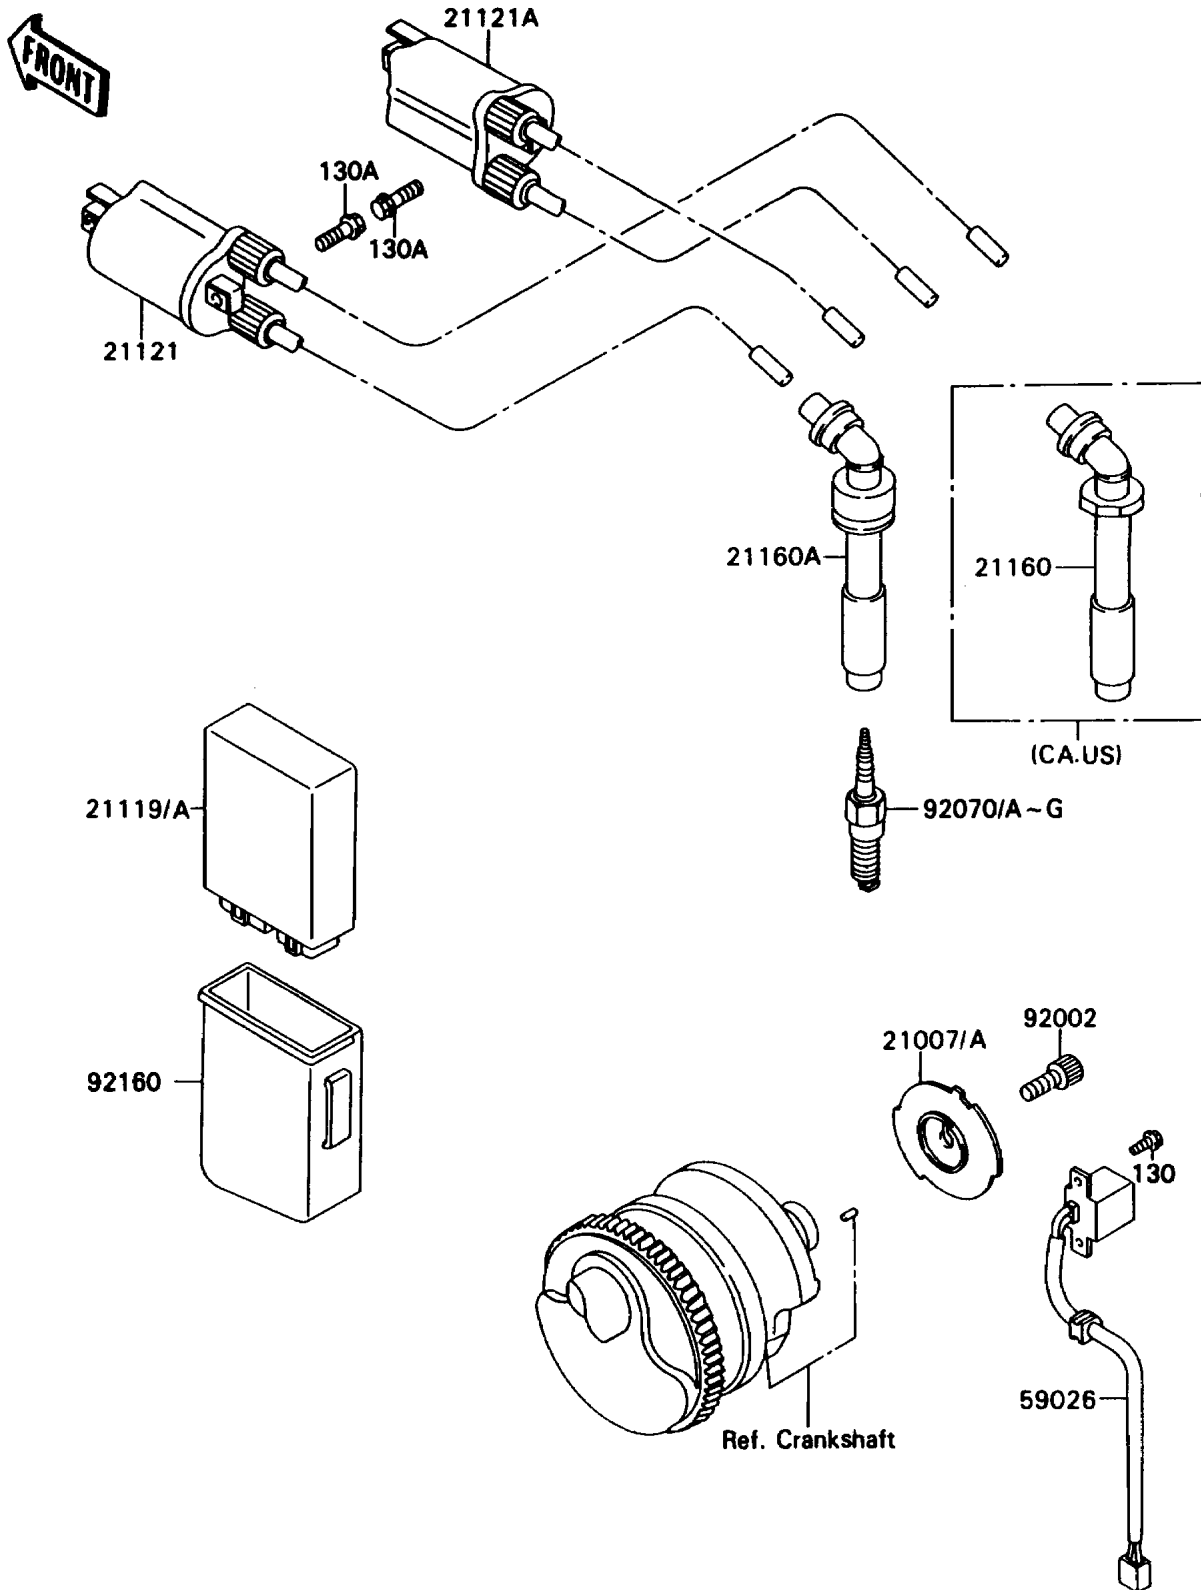

1990 NINJA® ZX™-7 PARTS DIAGRAM

Ignition System

E1830

1990 NINJA® ZX™-7 PARTS LIST

Ignition System

ITEM NAME	PART NUMBER	QUANTITY
ROTOR,PULSING COIL (Ref # 21007)	21007-1190	1
ROTOR (Ref # 21007A)	21007-1195	1
IGNITER (Ref # 21119)	21119-1262	1
IGNITER (Ref # 21119A)	21119-1281	1
COIL-IGNITION,#1 (Ref # 21121)	21121-1172	1
COIL-IGNITION,#2 (Ref # 21121A)	21121-1173	1
CAP-ASSY-PLUG (Ref # 21160)	21160-1068	1
CAP-ASSY-PLUG (Ref # 21160A)	21160-1078	1
COIL-PULSING (Ref # 59026)	59026-1096	1
BOLT,SOCKET,8X20 (Ref # 92002)	92002-1178	1
PLUG-SPARK,C9E(NGK) (Ref # 92070)	92070-1142	1
PLUG-SPARK,CR9E(NGK) (Ref # 92070A)	92070-1143	1
PLUG-SPARK,U27ES-N(ND) (Ref # 92070B)		4
PLUG-SPARK,C8E(NGK) (Ref # 92070D)	92070-1168	1
PLUG-SPARK,CR8E(NGK) (Ref # 92070E)	92070-1169	1
DAMPER (Ref # 92160)	92160-1137	1
BOLT-FLANGED (Ref # 130)	130G0512	1
BOLT-FLANGED,6X20 (Ref # 130A)	130G0620	1