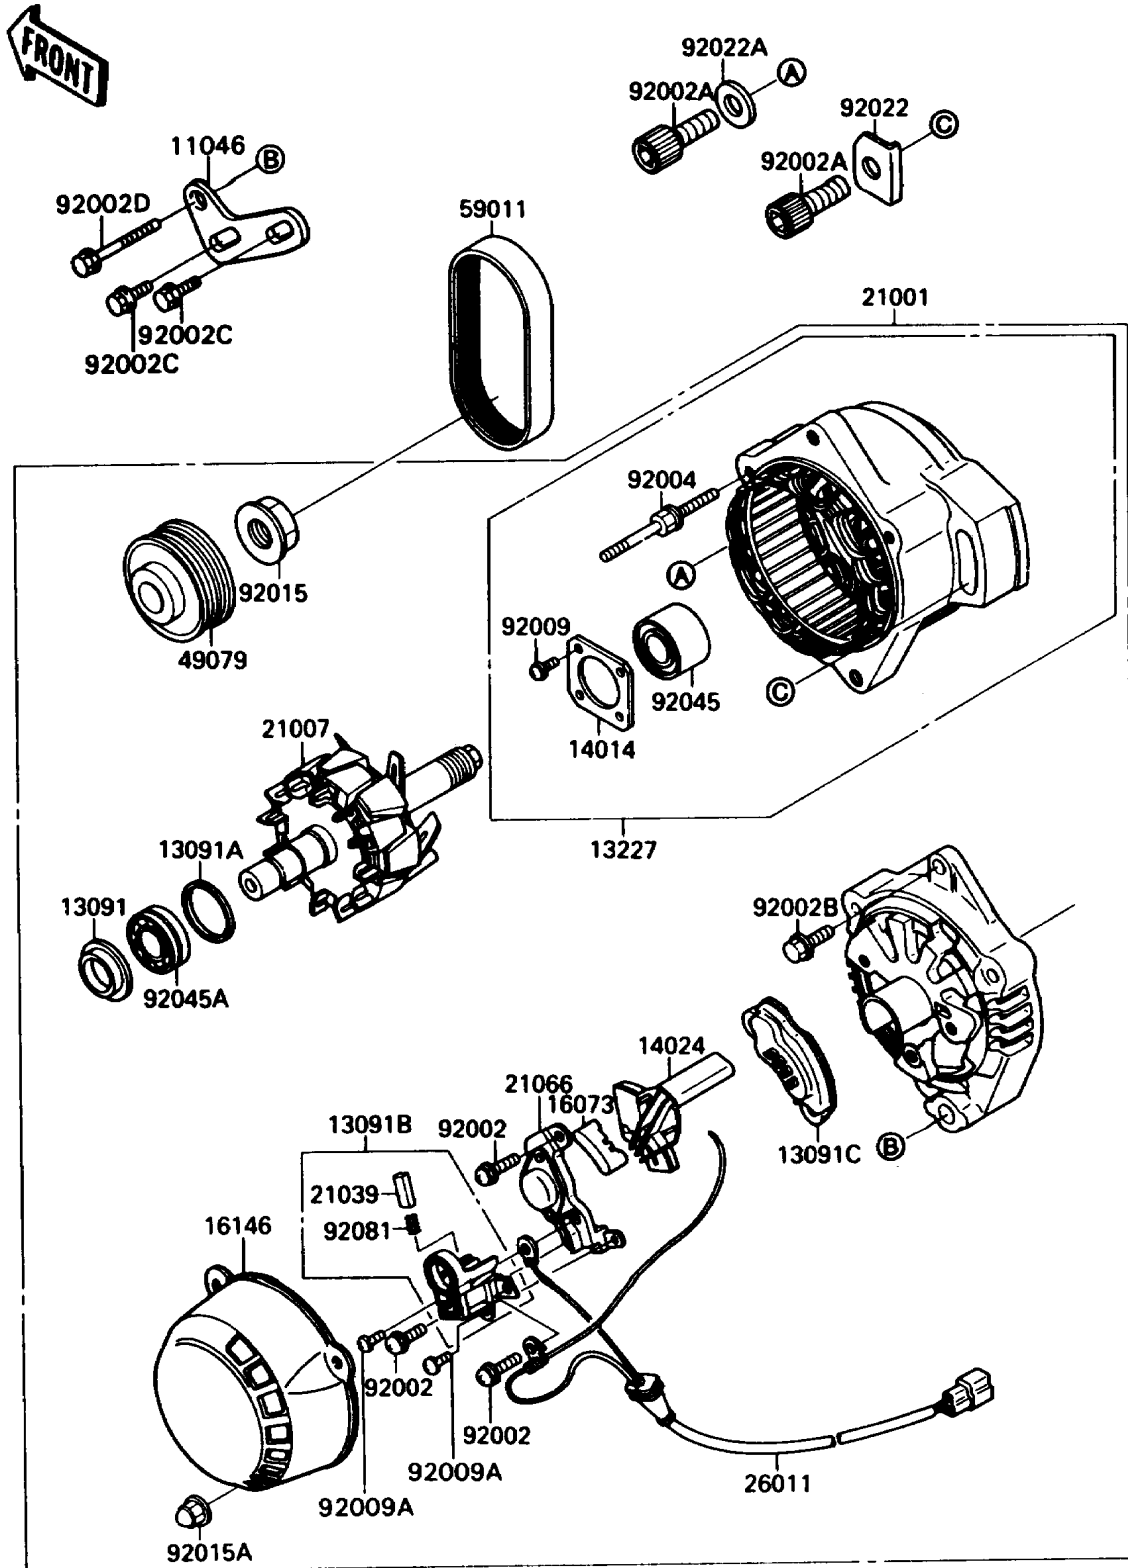

## 1990 NINJA® ZX™-7 PARTS DIAGRAM

Generator

E1810

## 1990 NINJA® ZX™-7 PARTS LIST

Generator

ITEM NAME	PART NUMBER	QUANTITY
BRACKET,GENERATOR (Ref # 11046)	11046-1717	1
HOLDER,COVER (Ref # 13091)	13091-1327	1
HOLDER,BEARING (Ref # 13091A)	13091-1328	1
HOLDER,BRUSH (Ref # 13091B)	13091-1465	1
RECTIFIER (Ref # 13091C)	13091-1466	1
HOUSING,GENERATOR (Ref # 13227)	13227-1078	1
PLATE-POSITION (Ref # 14014)	14014-1085	1
COVER,RECTIFIER (Ref # 14024)	14025-1942	1
INSULATOR (Ref # 16073)	16073-1062	1
COVER-ASSY,GENERATOR (Ref # 16146)	16146-1100	1
GENERATOR (Ref # 21001)	21001-1098	1
ROTOR,GENERATOR (Ref # 21007)	21007-1194	1
BRUSH,CARBON (Ref # 21039)	21039-1052	1
REGULATOR-VOLTAGE (Ref # 21066)	21066-1056	1
WIRE-LEAD,GENERATOR (Ref # 26011)	26011-1461	1
PULLEY-BELT (Ref # 49079)	49079-1058	1
BELT,GENERATOR (Ref # 59011)	59011-1054	1
SCREW,5X17.5 (Ref # 92002)	92002-1380	1
BOLT,SOCKET,10X45 (Ref # 92002A)	92002-1854	1
BOLT (Ref # 92002B)	92002-1919	1
BOLT,6X16 (Ref # 92002C)	92002-1933	1
BOLT,8X50 (Ref # 92002D)	92002-1934	1
STUD (Ref # 92004)	92004-1196	1
SCREW (Ref # 92009)	92009-1462	1
SCREW (Ref # 92009A)	92009-1585	1
NUT,PULLEY LOCK (Ref # 92015)	92015-1650	1
NUT (Ref # 92015A)	92015-1800	1
WASHER (Ref # 92022)	92022-1819	1
WASHER,10.5X19X3.2 (Ref # 92022A)	92022-1820	1

## 1990 NINJA® ZX™-7 PARTS LIST

Generator

ITEM NAME	PART NUMBER	QUANTITY
BEARING-BALL (Ref # 92045)	92045-1195	1
BEARING-BALL,#6002NC (Ref # 92045A)	92045-1237	1
SPRING,BRUSH (Ref # 92081)	92081-1759	1