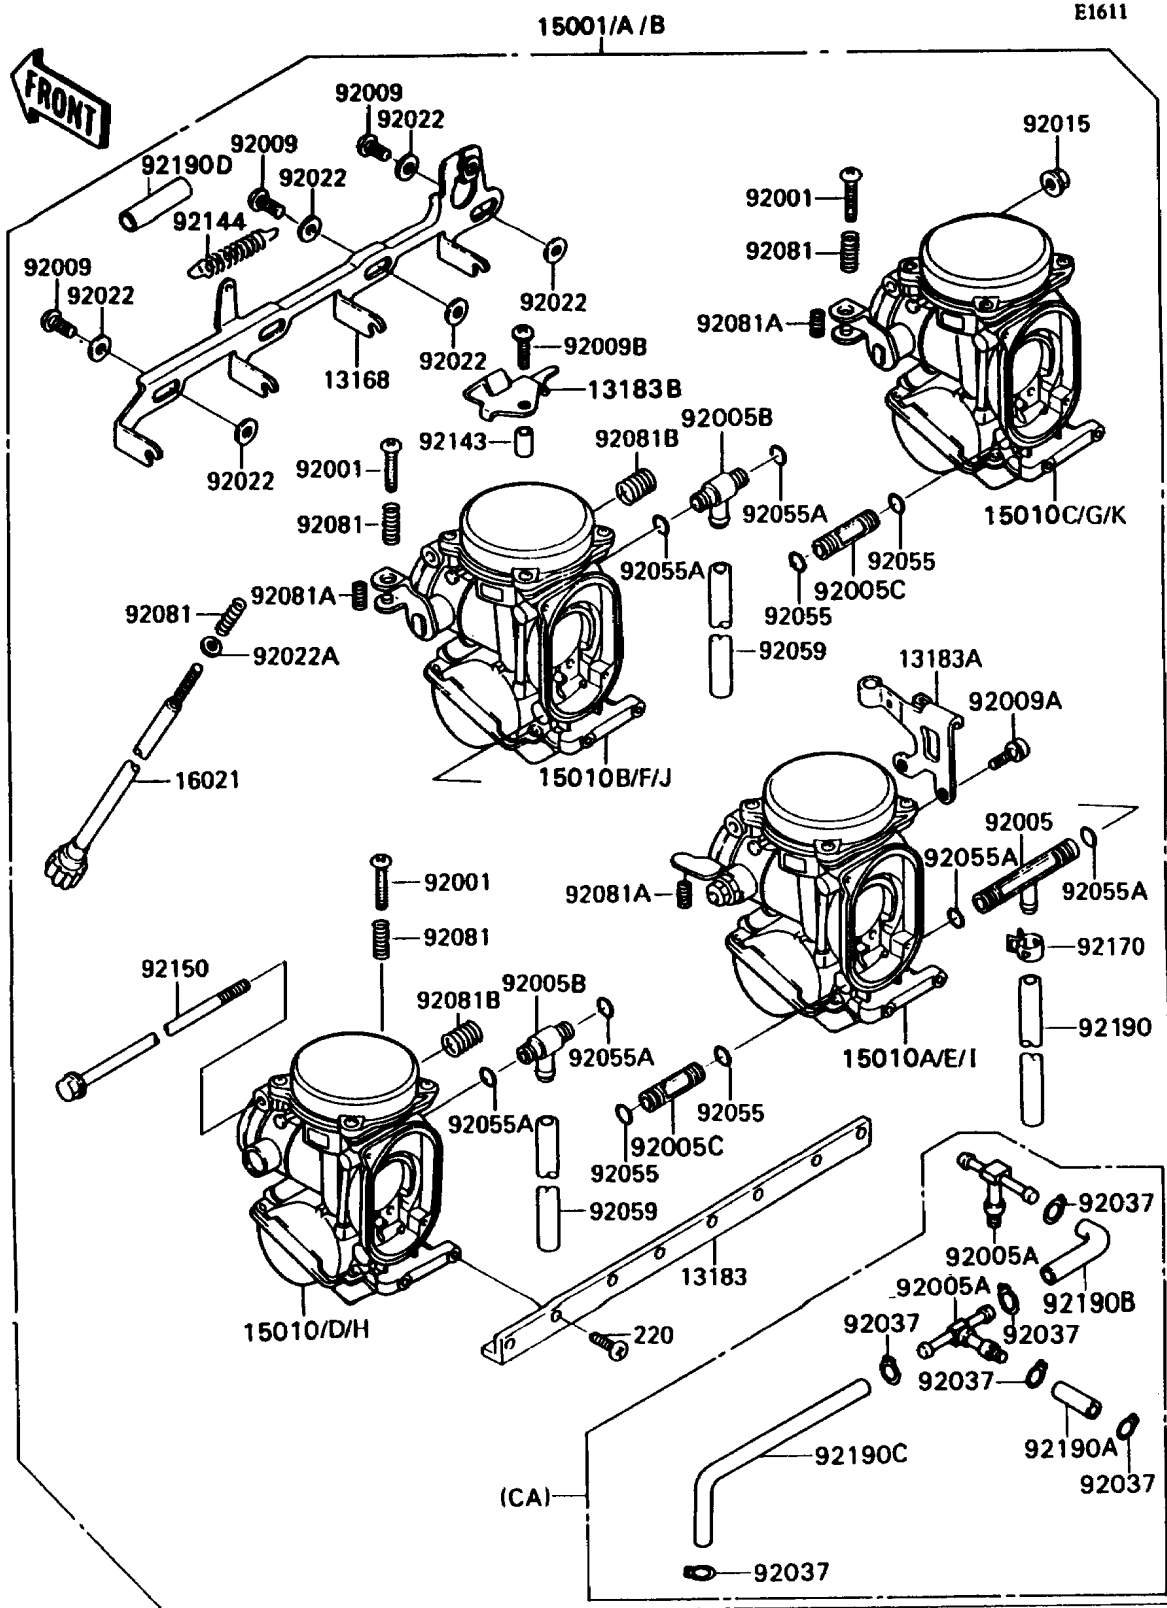

1990 NINJA® ZX™-7 PARTS DIAGRAM

Carburetor