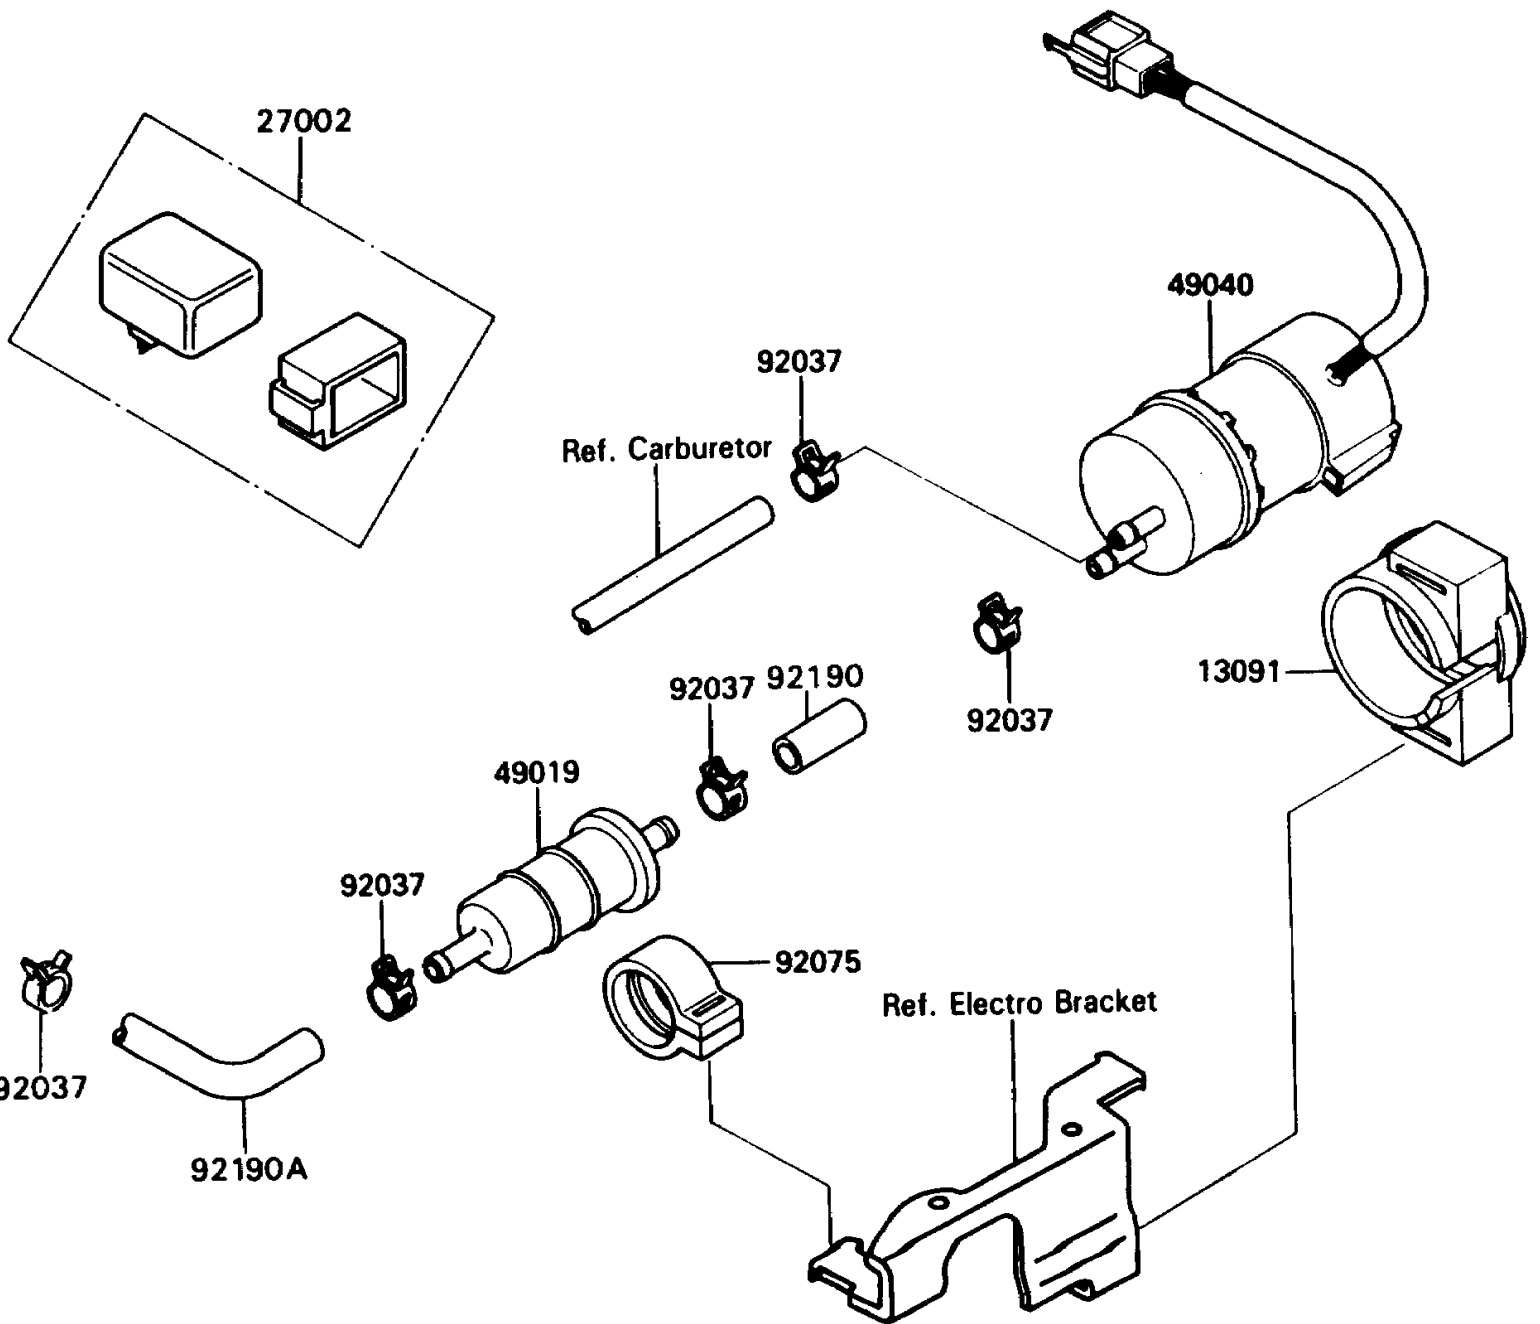

1990 NINJA® ZX™-7 PARTS DIAGRAM

Fuel Pump

E1520

1990 NINJA® ZX™-7 PARTS LIST

Fuel Pump

ITEM NAME	PART NUMBER	QUANTITY
HOLDER (Ref # 13091)	13091-1512	1
RELAY-ASSY (Ref # 27002)	27002-1065	1
FILTER-FUEL (Ref # 49019)	49019-1055	1
PUMP-FUEL (Ref # 49040)	49040-1057	1
CLAMP (Ref # 92037)	92037-1181	1
DAMPER,FUEL FILTER (Ref # 92075)	92075-1853	1
TUBE,8X13X45 (Ref # 92190)	92190-1045	1
TUBE,7.5X13.5X185 (Ref # 92190A)	92190-1046	1