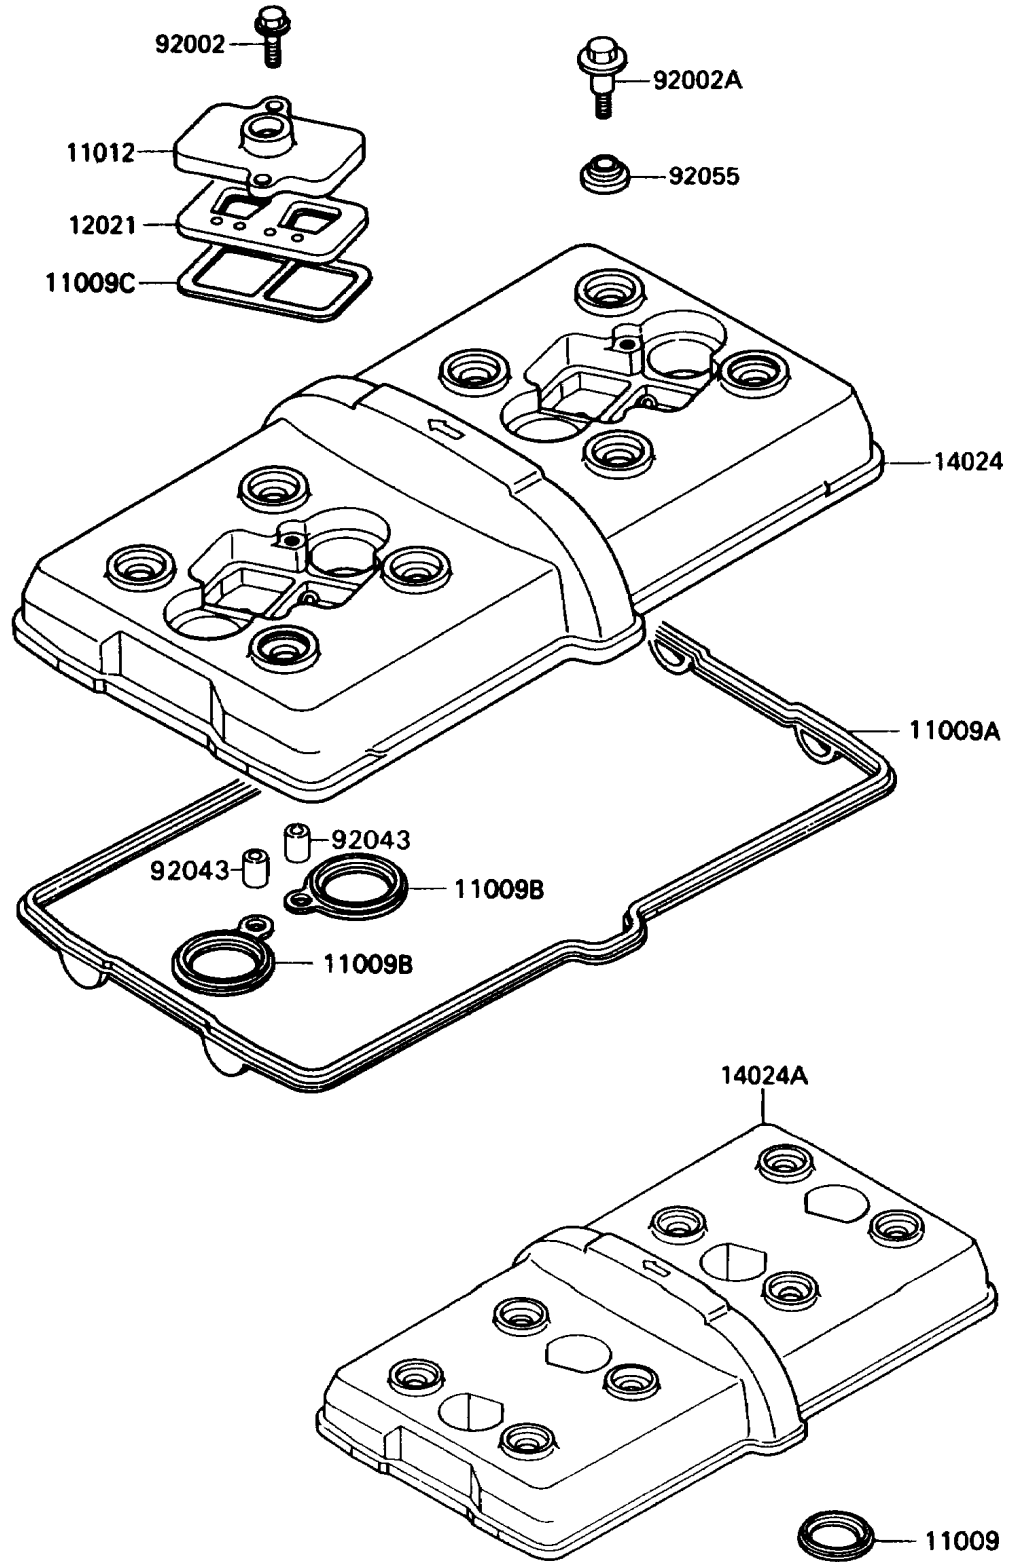

1990 NINJA® ZX™-7 PARTS DIAGRAM

Cylinder Head Cover

F1112

1990 NINJA® ZX™-7 PARTS LIST

Cylinder Head Cover

ITEM NAME	PART NUMBER	QUANTITY
GASKET,SPARK PLUG (Ref # 11009)	11009-1610	1
GASKET,HEAD COVER (Ref # 11009A)	11009-1775	1
GASKET,SPARK PLUG (Ref # 11009B)	11009-1776	1
GASKET,REED VALVE (Ref # 11009C)	11009-1905	1
CAP,REED VALVE (Ref # 11012)	11012-1532	1
VALVE-ASSY-REED (Ref # 12021)	12021-1053	1
COVER,HEAD (Ref # 14024)	14024-1743	1
COVER,HEAD (Ref # 14024A)	14024-1771	1
BOLT,6X22 (Ref # 92002)	92002-1068	1
BOLT,HEAD COVER (Ref # 92002A)	92002-1504	1
PIN,8.2X10X14 (Ref # 92043)	92043-1264	1
RING-O,HEAD COVER BOLT (Ref # 92055)	92055-1352	1