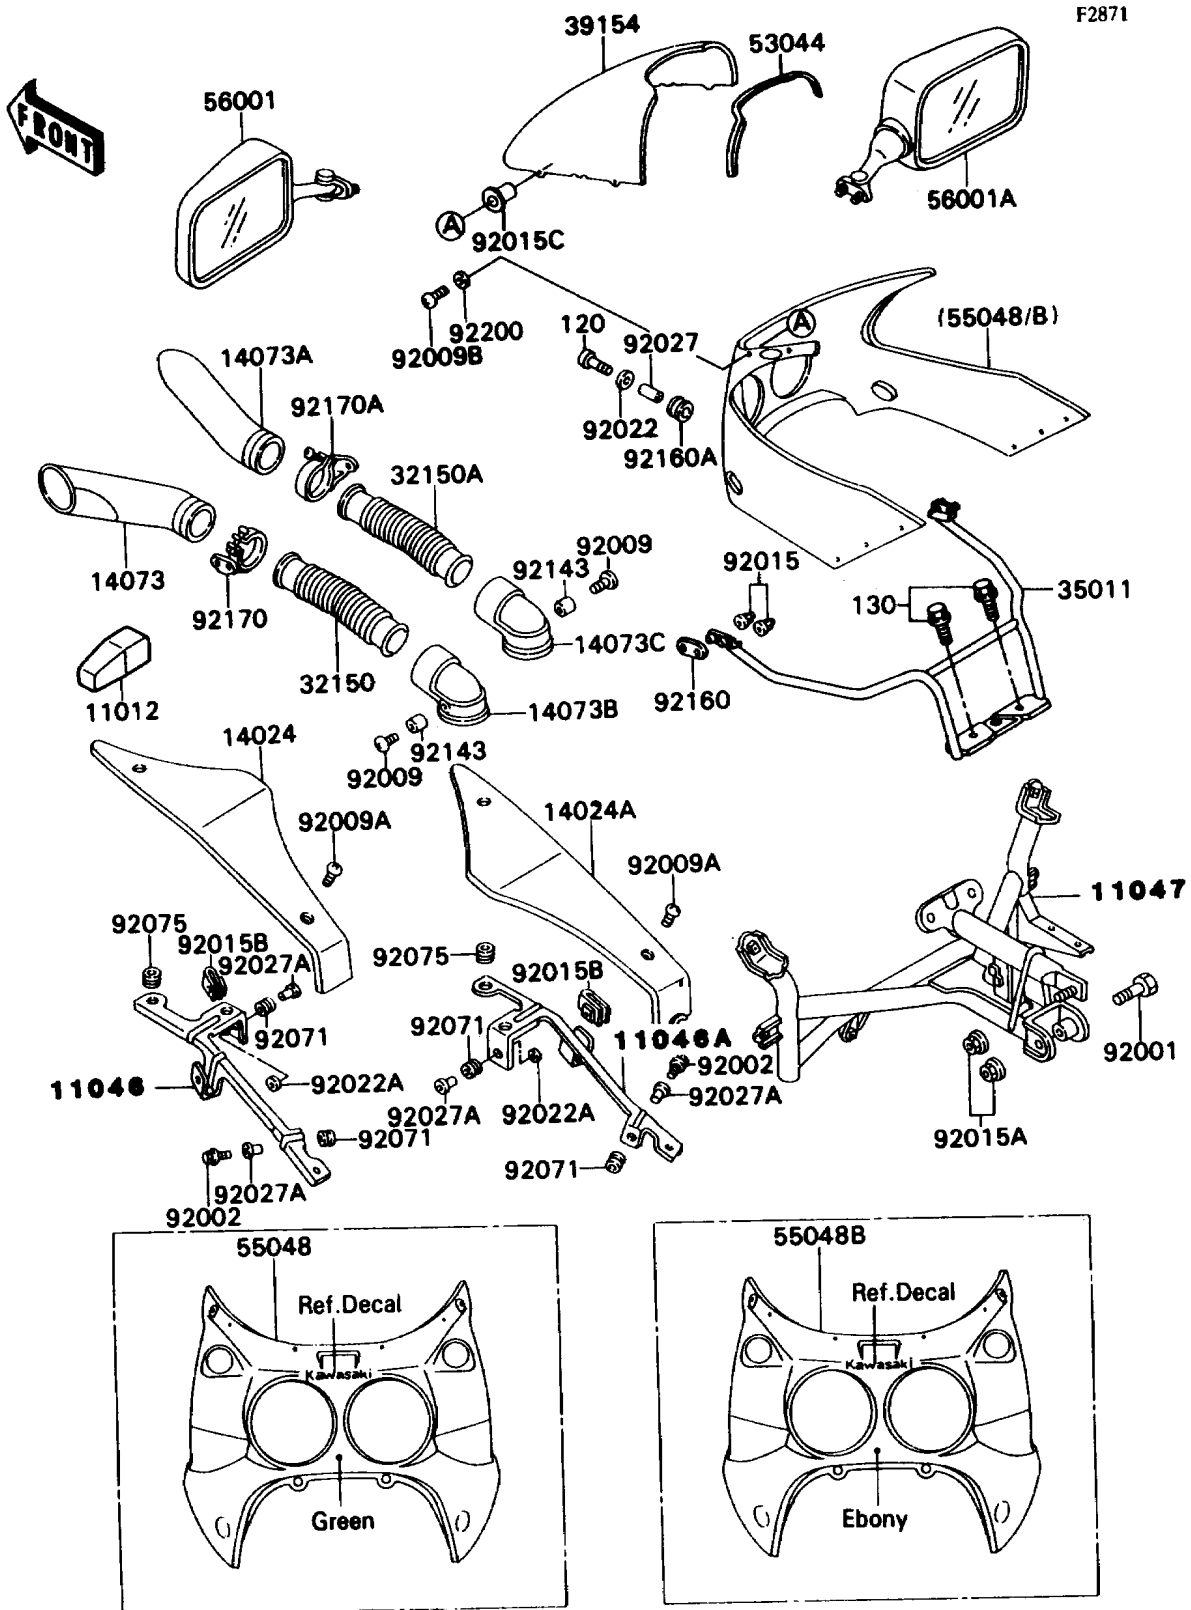

1989 NINJA® ZX™-7 PARTS DIAGRAM

Cowling

1989 NINJA® ZX™-7 PARTS LIST

Cowling

ITEM NAME	PART NUMBER	QUANTITY
CAP,CLAMP (Ref # 11012)	11012-1718	1
BRACKET,INNER COWLING,LH (Ref # 11046)	11046-1745	1
BRACKET,INNER COWLING,RH (Ref # 11046A)	11046-1746	1
BRACKET,UPPER COWLING (Ref # 11047)	11047-1116	1
COVER,INNER COWLING,LH (Ref # 14024)	14024-1823	1
COVER,INNER COWLING,RH (Ref # 14024A)	14024-1824	1
DUCT,AIR INTAKE,FR,LH (Ref # 14073)	14073-1395	1
DUCT,AIR INTAKE,FR,RH (Ref # 14073A)	14073-1396	1
DUCT,AIR INTAKE,RR,LH (Ref # 14073B)	14073-1397	1
DUCT,AIR INTAKE,RR,RH (Ref # 14073C)	14073-1398	1
PIPE,AIR INTAKE,LH (Ref # 32150)	32150-1387	1
PIPE,AIR INTAKE,RH (Ref # 32150A)	32150-1388	1
STAY,MIRROR (Ref # 35011)	35011-1476	1
WINDSHIELD (Ref # 39154)	39154-1087	1
TRIM,WINDSHIELD (Ref # 53044)	53044-1228	1
COWLING.,UPP,L.GREEN (Ref # 55048)	55048-5170-7F	1
COWLING.,UPP,EBONY (Ref # 55048B)	55048-5188-H8	1
MIRROR-ASSY,LH,EBONY (Ref # 56001)	56001-1379-6C	1
MIRROR-ASSY,RH,EBONY (Ref # 56001A)	56001-1380-6C	1
BOLT,FLANGED,8X50 (Ref # 92001)	92001-1614	1
BOLT,FLANGED,8X22 (Ref # 92002)	92002-1676	1
SCREW,5X12,BLACK (Ref # 92009)	92009-1182	1
SCREW,5X14,BLACK (Ref # 92009A)	92009-1383	1
SCREW,5X15 (Ref # 92009B)	92009-1572	1
NUT,CAP,6MM,BLACK (Ref # 92015)	92015-1170	1
NUT,FLANGED,8MM,BLACK (Ref # 92015A)	92015-1183	1
NUT,COVER,SIDE (Ref # 92015B)	92015-1261	1
NUT,WELL,5MM (Ref # 92015C)	92015-1757	1
WASHER,7X16X1.2 (Ref # 92022)	92022-1344	1