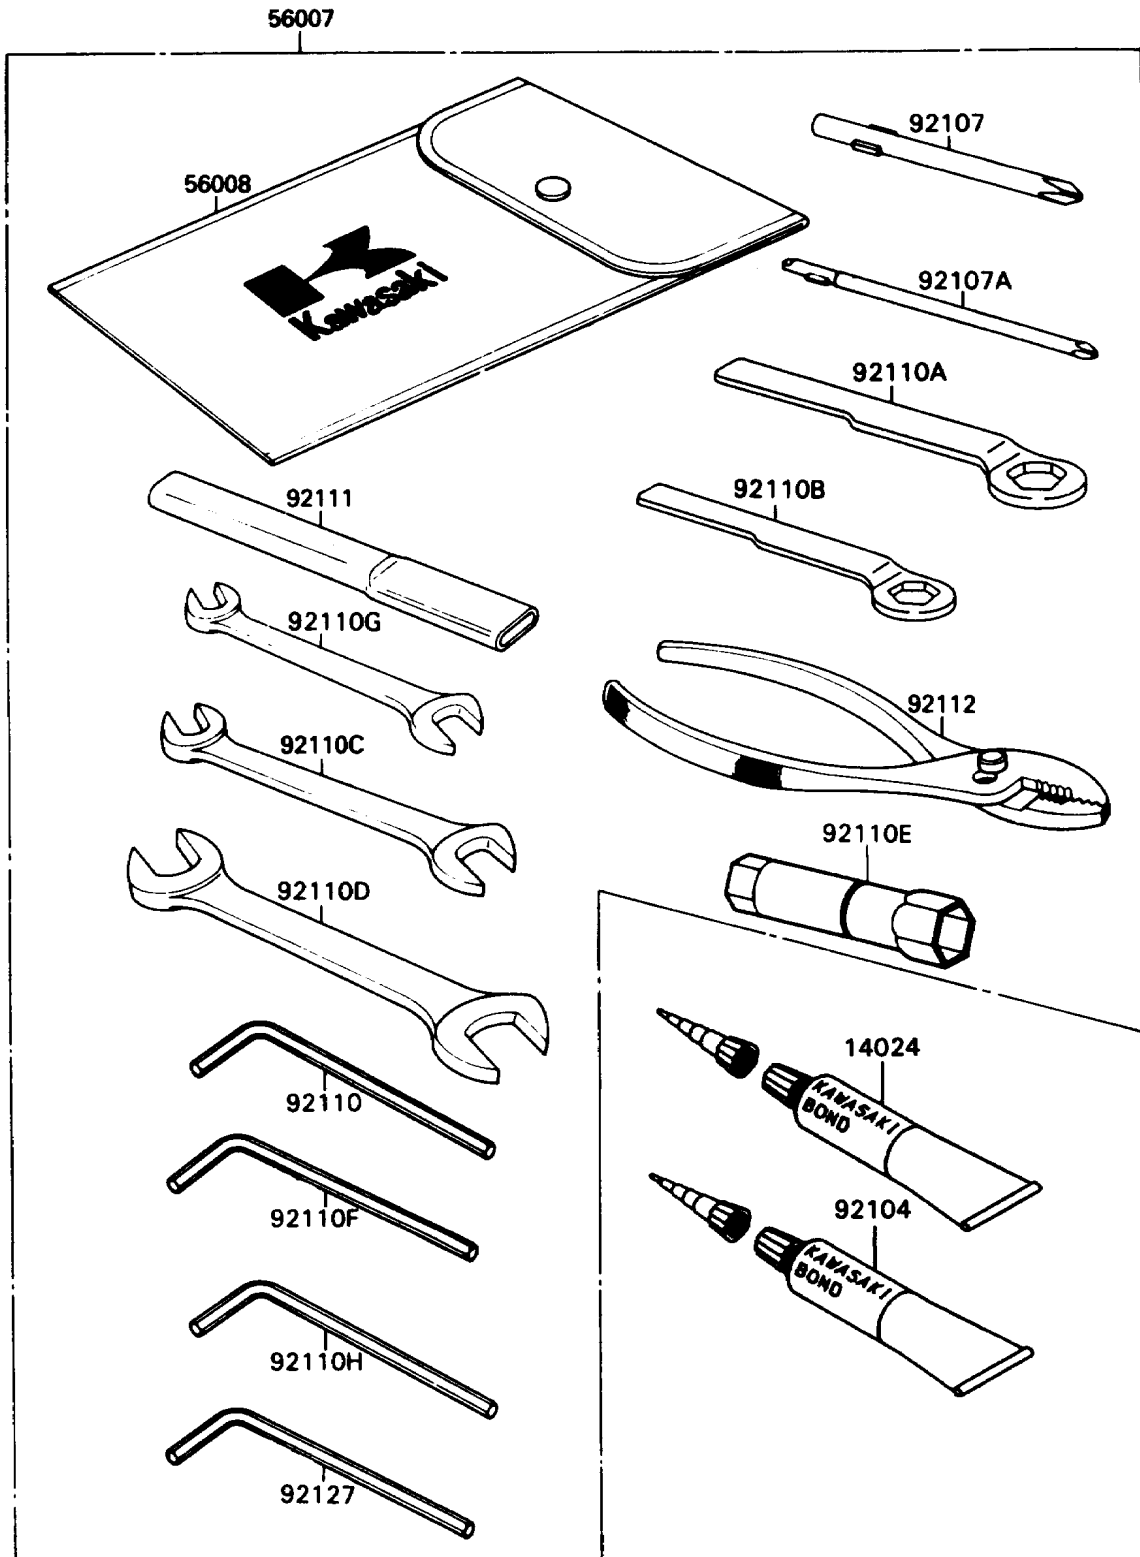

1989 NINJA® ZX™-7 PARTS DIAGRAM

Owner's Tools

F2810

1989 NINJA® ZX™-7 PARTS LIST

Owner's Tools

ITEM NAME	PART NUMBER	QUANTITY
THREE BOND TB1211,HT/RS,WHITE (Ref # 14024)	56019-120	1
TOOLKIT (Ref # 56007)	56007-1343	1
BAG,TOOL (Ref # 56008)	56008-1019	1
GASKET-LIQUID,TUBE,100G,BLACK (Ref # 92104)	92104-1003	1
TOOL-DRIVER,#3PHILLIPS (Ref # 92107)	92107-005	1
TOOL-DRIVER,#2PHILLIPS&SLOT (Ref # 92107A)	92107-1051	1
TOOL-WRENCH,ALLEN,5MM (Ref # 92110)	92110-1015	1
TOOL-WRENCH,BOX END,27MM (Ref # 92110A)	92110-1147	1
TOOL-WRENCH,BOX END,22MM (Ref # 92110B)	92110-1148	1
TOOL-WRENCH,OPEN END,10X12 (Ref # 92110C)	92110-1152	1
TOOL-WRENCH,OPEN END,14X17 (Ref # 92110D)	92110-1153	1
TOOL-WRENCH,BOX,16MM (Ref # 92110E)	92110-1154	1
TOOL-WRENCH,ALLEN,4MM (Ref # 92110F)	92110-3703	1
TOOL-WRENCH,OPEN END,8X10 (Ref # 92110G)	92126-001	1
TOOL-WRENCH,ALLEN,6MM (Ref # 92110H)	92127-003	1
TOOL-BAR,BOX END WRENCH (Ref # 92111)	92111-1051	1
TOOL-PLIERS (Ref # 92112)	92112-003	1
TOOL-WRENCH,ALLEN,8MM (Ref # 92127)	92127-002	1