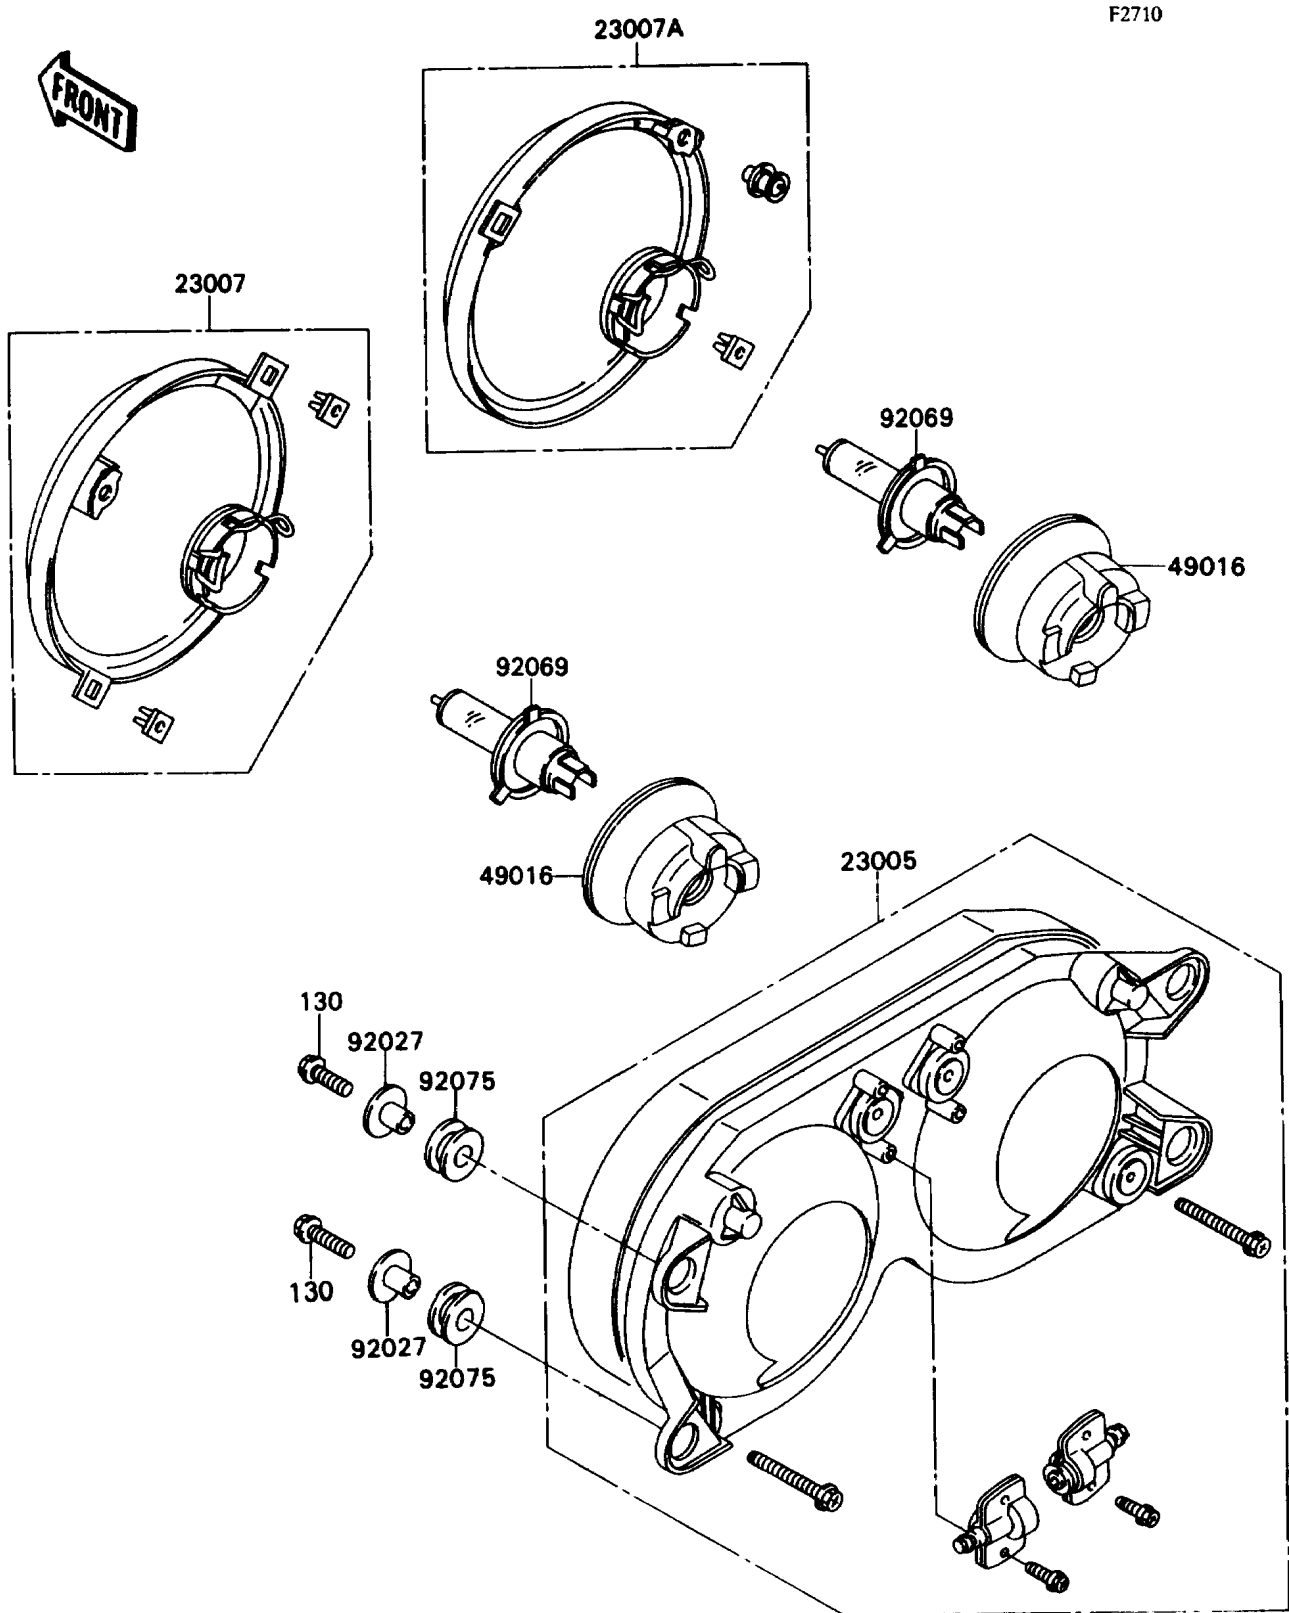

1989 NINJA® ZX™-7 PARTS DIAGRAM

Headlight(s)

1989 NINJA® ZX™-7 PARTS LIST

Headlight(s)

| ITEM NAME | PART NUMBER | QUANTITY |
|---------------------------------------|-------------|----------|
| BODY-COMP-HEAD LAMP (Ref # 23005) | 23005-1096 | 1 |
| LENS-COMP,HEAD LAMP,LH (Ref # 23007) | 23007-1203 | 1 |
| LENS-COMP,HEAD LAMP,RH (Ref # 23007A) | 23007-1204 | 1 |
| COVER-SEAL,HEAD LAMP (Ref # 49016) | 49016-1143 | 1 |
| COLLAR,L=13.1,BLACK (Ref # 92027) | 92027-1450 | 1 |
| BULB,12V 60/55W,H4 (Ref # 92069) | 92069-1002 | 1 |
| DAMPER (Ref # 92075) | 92075-1690 | 1 |
| BOLT-FLANGED,6X20 (Ref # 130) | 130C0620 | 1 |