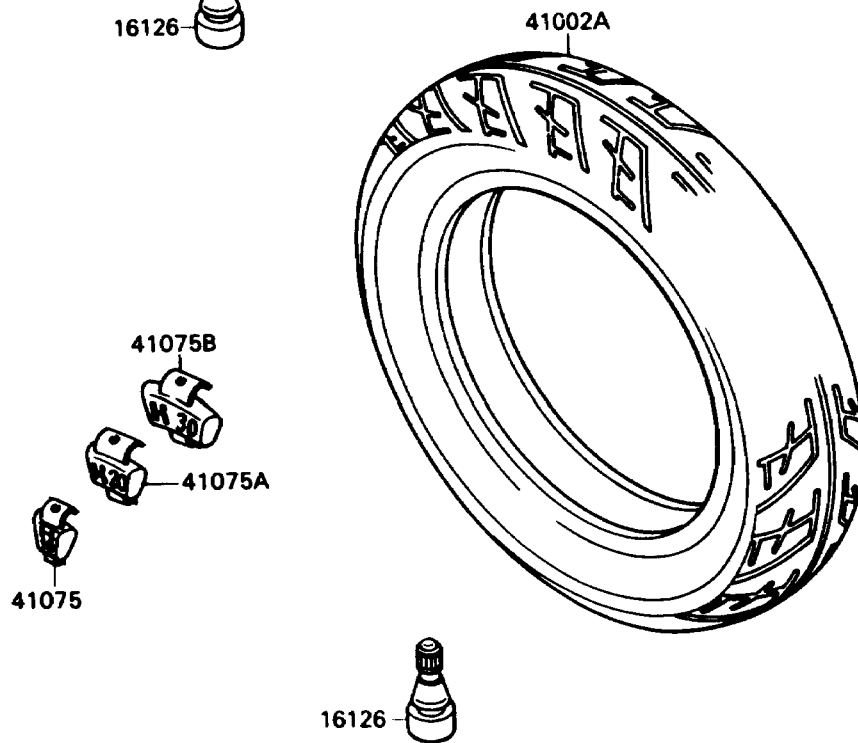

1989 NINJA® ZX™-7 PARTS DIAGRAM

Tires

F2210

1989 NINJA® ZX™-7 PARTS LIST

Tires

ITEM NAME	PART NUMBER	QUANTITY
VALVE,TIRE (Ref # 16126)	16126-1140	1
TIRE,FR,120/70VR17-V260,CY15(B (Ref # 41002)	41002-1765	1
TIRE,RR,170/60VR17-V260,CY16(B (Ref # 41002A)	41002-1766	1
BALANCER-WHEEL,10G,SILVER (Ref # 41075)	41075-1014	1
BALANCER-WHEEL,20G,SILVER (Ref # 41075A)	41075-1015	1
BALANCER-WHEEL,30G,SILVER (Ref # 41075B)	41075-1016	1