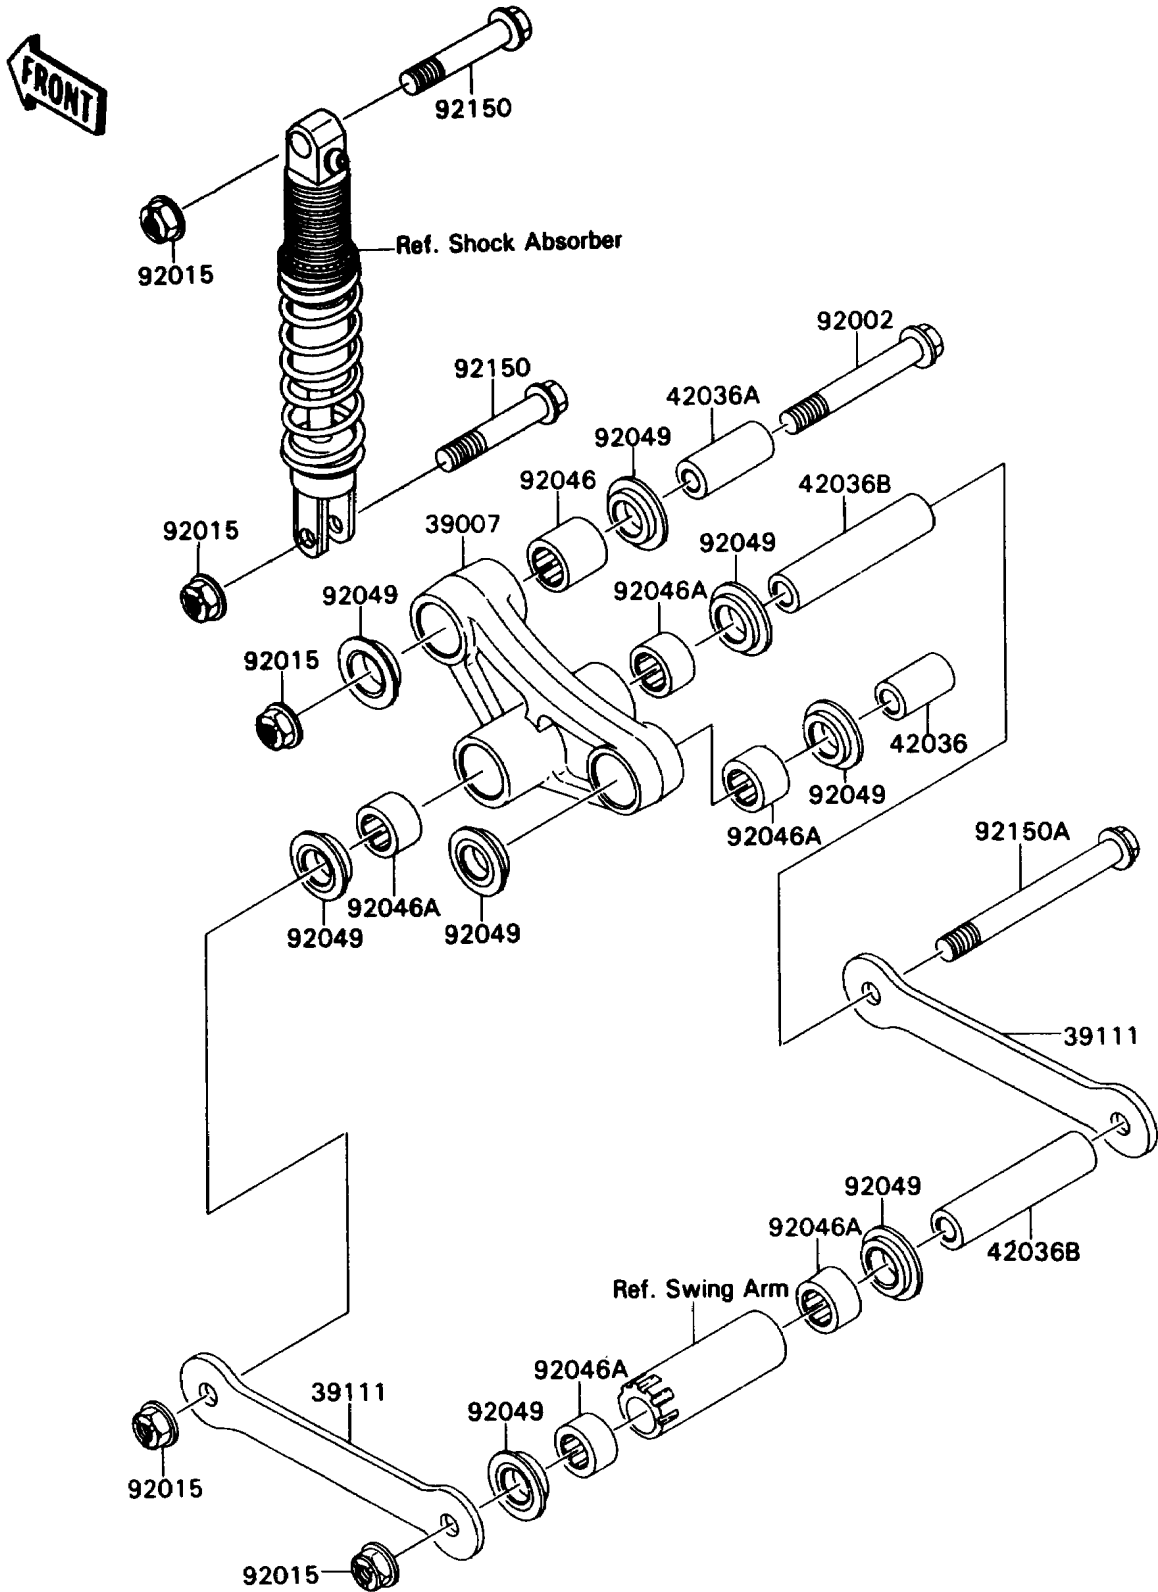

## 1989 NINJA® ZX™-7 PARTS DIAGRAM

Rear Suspension

F2150

## 1989 NINJA® ZX™-7 PARTS LIST

Rear Suspension

ITEM NAME	PART NUMBER	QUANTITY
ARM-SUSP,UNI TRAK (Ref # 39007)	39007-1174	1
ROD-TIE (Ref # 39111)	39111-1097	1
SLEEVE,ARM,RR (Ref # 42036)	42036-1077	1
SLEEVE,12.1X20X44 (Ref # 42036A)	42036-1129	1
SLEEVE,12.1X20X88 (Ref # 42036B)	42036-1250	1
BOLT,12X85 (Ref # 92002)	92002-1255	1
NUT,FLANGED,12MM (Ref # 92015)	92015-1433	1
BEARING-NEEDLE,BM202726 (Ref # 92046)	92046-1110	1
BEARING-NEEDLE,BM202715 (Ref # 92046A)	92046-1112	1
SEAL-OIL,ARM,CNT (Ref # 92049)	92049-1109	1
BOLT,FLANGED,12X63 (Ref # 92150)	92150-1258	1
BOLT,FLANGED,12X112 (Ref # 92150A)	92150-1259	1