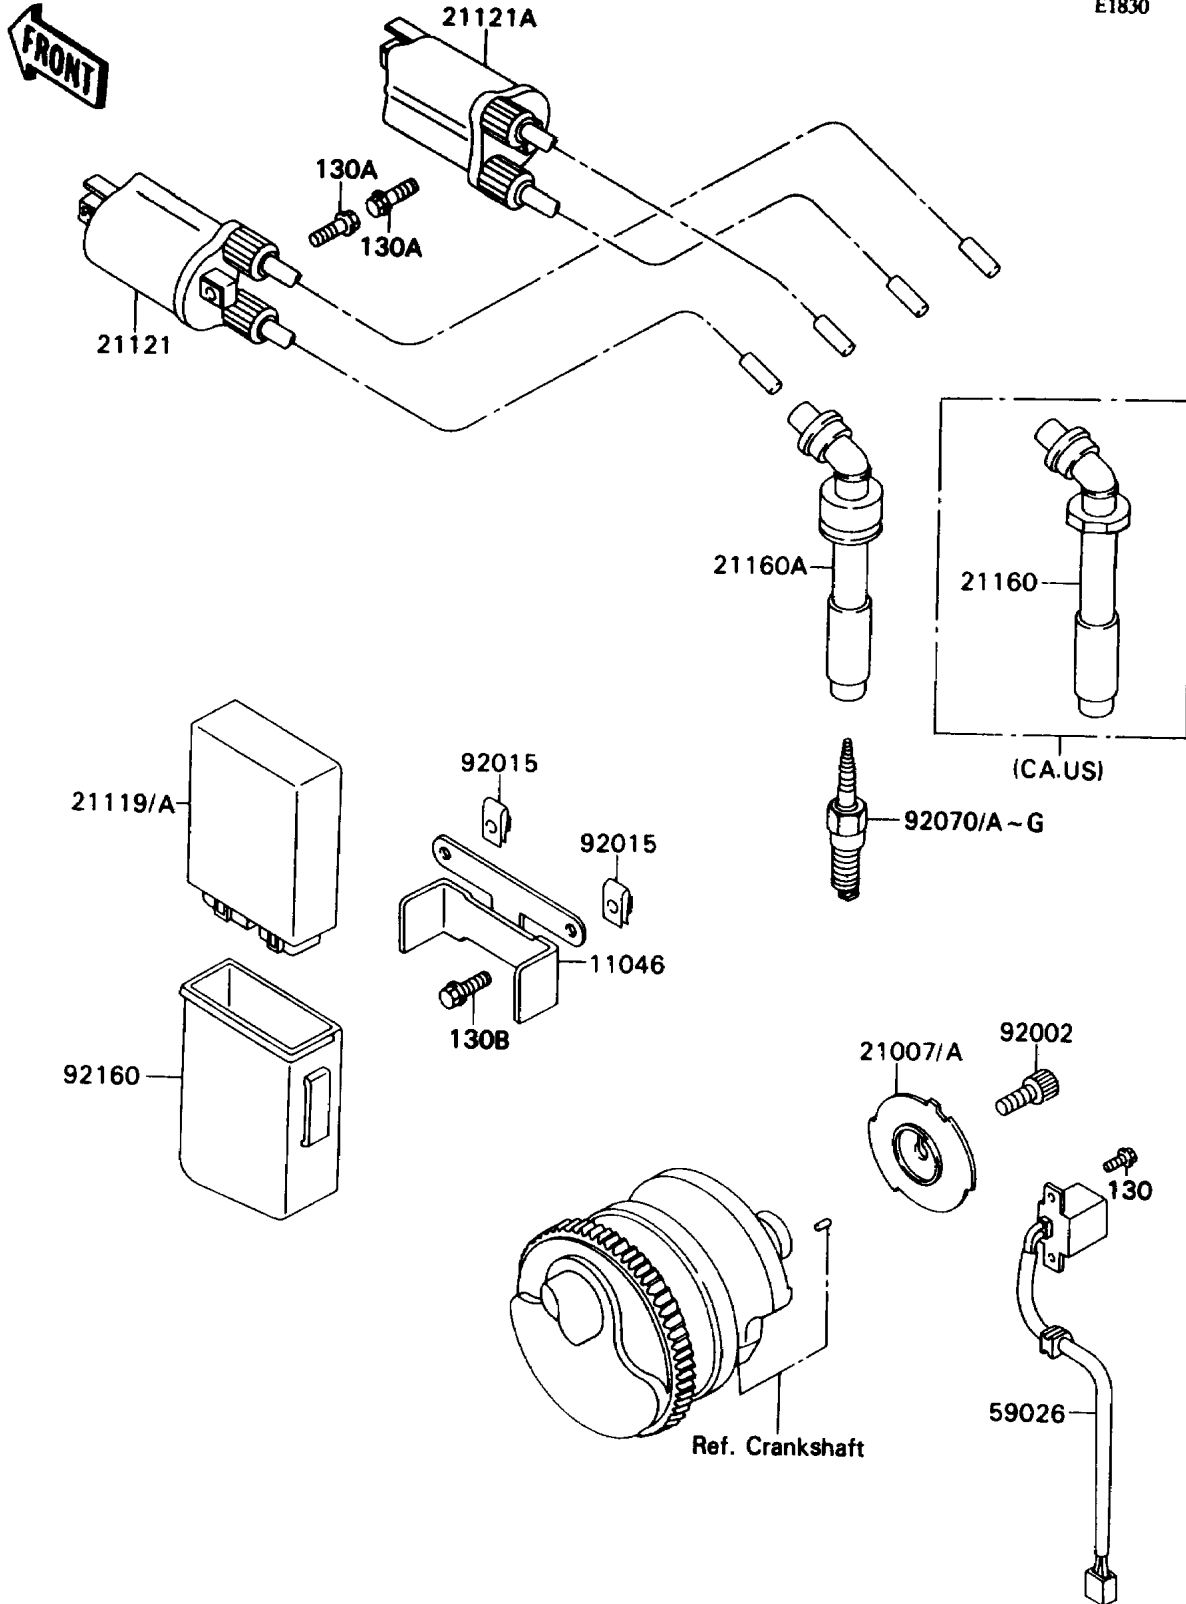

1989 NINJA® ZX™-7 PARTS DIAGRAM

Ignition System

E1830

1989 NINJA® ZX™-7 PARTS LIST

Ignition System

ITEM NAME	PART NUMBER	QUANTITY
BRACKET (Ref # 11046)	11046-1768	1
ROTOR,PULSING COIL (Ref # 21007)	21007-1190	1
ROTOR (Ref # 21007A)	21007-1195	1
IGNITER (Ref # 21119)	21119-1262	1
IGNITER (Ref # 21119A)	21119-1281	1
COIL-IGNITION,#1 (Ref # 21121)	21121-1172	1
COIL-IGNITION,#2 (Ref # 21121A)	21121-1173	1
CAP-ASSY-PLUG (Ref # 21160)	21160-1068	1
CAP-ASSY-PLUG (Ref # 21160A)	21160-1078	1
COIL-PULSING (Ref # 59026)	59026-1096	1
BOLT,SOCKET,8X20 (Ref # 92002)	92002-1178	1
NUT,6MM (Ref # 92015)	92015-1602	1
PLUG-SPARK,C9E(NGK) (Ref # 92070)	92070-1142	1
PLUG-SPARK,CR9E(NGK) (Ref # 92070A)	92070-1143	1
PLUG-SPARK,U27ES-N(ND) (Ref # 92070B)		4
PLUG-SPARK,C8E(NGK) (Ref # 92070D)	92070-1168	1
PLUG-SPARK,CR8E(NGK) (Ref # 92070E)	92070-1169	1
DAMPER (Ref # 92160)	92160-1137	1
BOLT-FLANGED (Ref # 130)	130G0512	1
BOLT-FLANGED,6X20 (Ref # 130A)	130G0620	1
BOLT-FLANGED (Ref # 130B)	130J0612	1