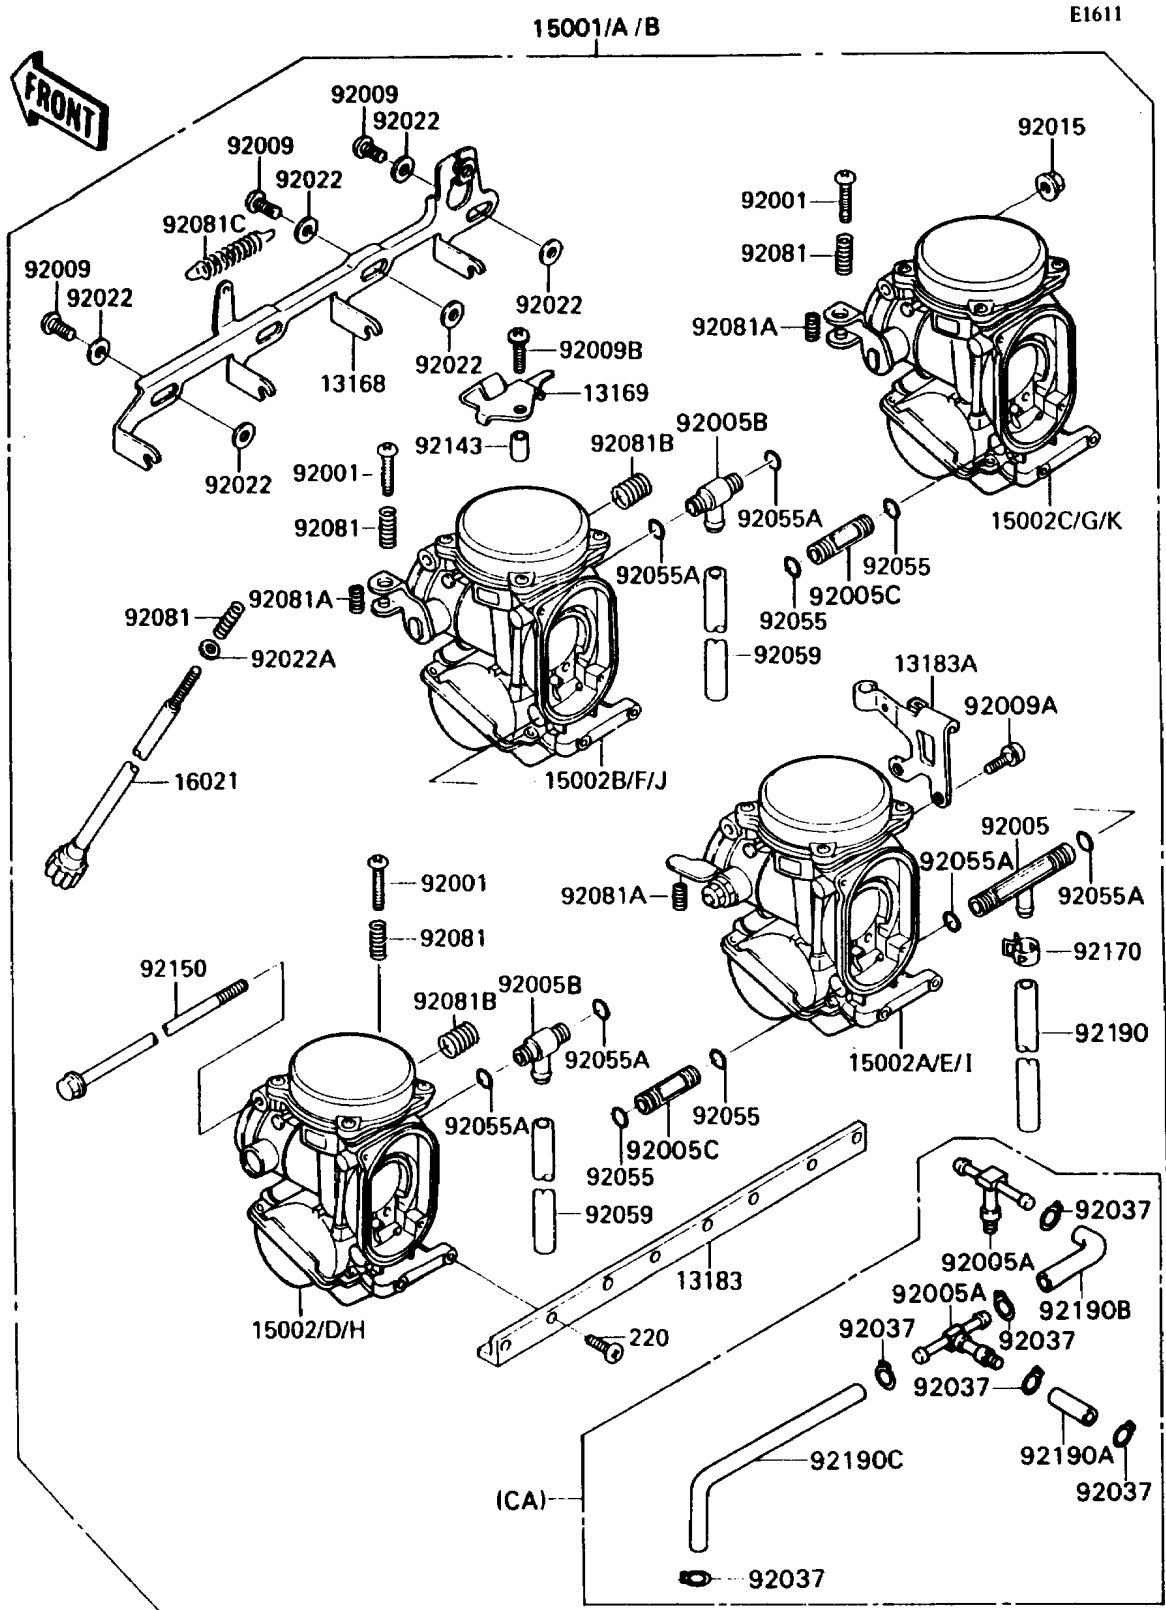

## 1989 NINJA® ZX™-7 PARTS LIST

Carburetor

ITEM NAME	PART NUMBER	QUANTITY
LEVER,STARTER (Ref # 13168)	13168-1405	1
PLATE,STARTER CABLE (Ref # 13169)	13169-1965	1
PLATE,CARBURETOR,STAY (Ref # 13183)	13183-1321	1
PLATE,THROTTLE (Ref # 13183A)	13183-1322	1
CARBURETOR-ASSY (Ref # 15001)	15001-1481	1
CARBURETOR-ASSY (Ref # 15001A)	15001-1493	1
CARBURETOR-ASSY (Ref # 15001B)	15001-1501	1
CARBURETOR,LH,OUTSIDE (Ref # 15002)	15002-1853	1
CARBURETOR,LH,INSIDE (Ref # 15002A)	15002-1854	1
CARBURETOR,RH,INSIDE (Ref # 15002B)	15002-1855	1
CARBURETOR,RH,OUTSIDE (Ref # 15002C)	15002-1856	1
CARBURETOR,LH,OUTSIDE (Ref # 15002D)	15002-1857	1
CARBURETOR,LH,INSIDE (Ref # 15002E)	15002-1858	1
CARBURETOR,RH,INSIDE (Ref # 15002F)	15002-1859	1
CARBURETOR,RH,OUTSIDE (Ref # 15002G)	15002-1860	1
CARBURETOR,LH,OUTSIDE (Ref # 15002H)	15002-1861	1
CARBURETOR,LH,INSIDE (Ref # 15002I)	15002-1862	1
CARBURETOR,RH,INSIDE (Ref # 15002J)	15002-1863	1
CARBURETOR,RH,OUTSIDE (Ref # 15002K)	15002-1864	1
SCREW-THROTTLE STOP (Ref # 16021)	16021-1131	1
BOLT,THROTTLE ADJUST (Ref # 92001)	92001-1998	1
FITTING,FUEL,T-TYPE (Ref # 92005)	92005-1108	1
FITTING,T-TYPE (Ref # 92005A)	92005-1119	1
FITTING,T-TYPE (Ref # 92005B)	92005-1125	1
FITTING (Ref # 92005C)	92005-1157	1
SCREW (Ref # 92009)	92009-1262	1
SCREW,5X10 (Ref # 92009A)	92009-1365	1
SCREW,4X18 (Ref # 92009B)	92009-1446	1
NUT,FLANGED,5MM (Ref # 92015)	92015-1259	1