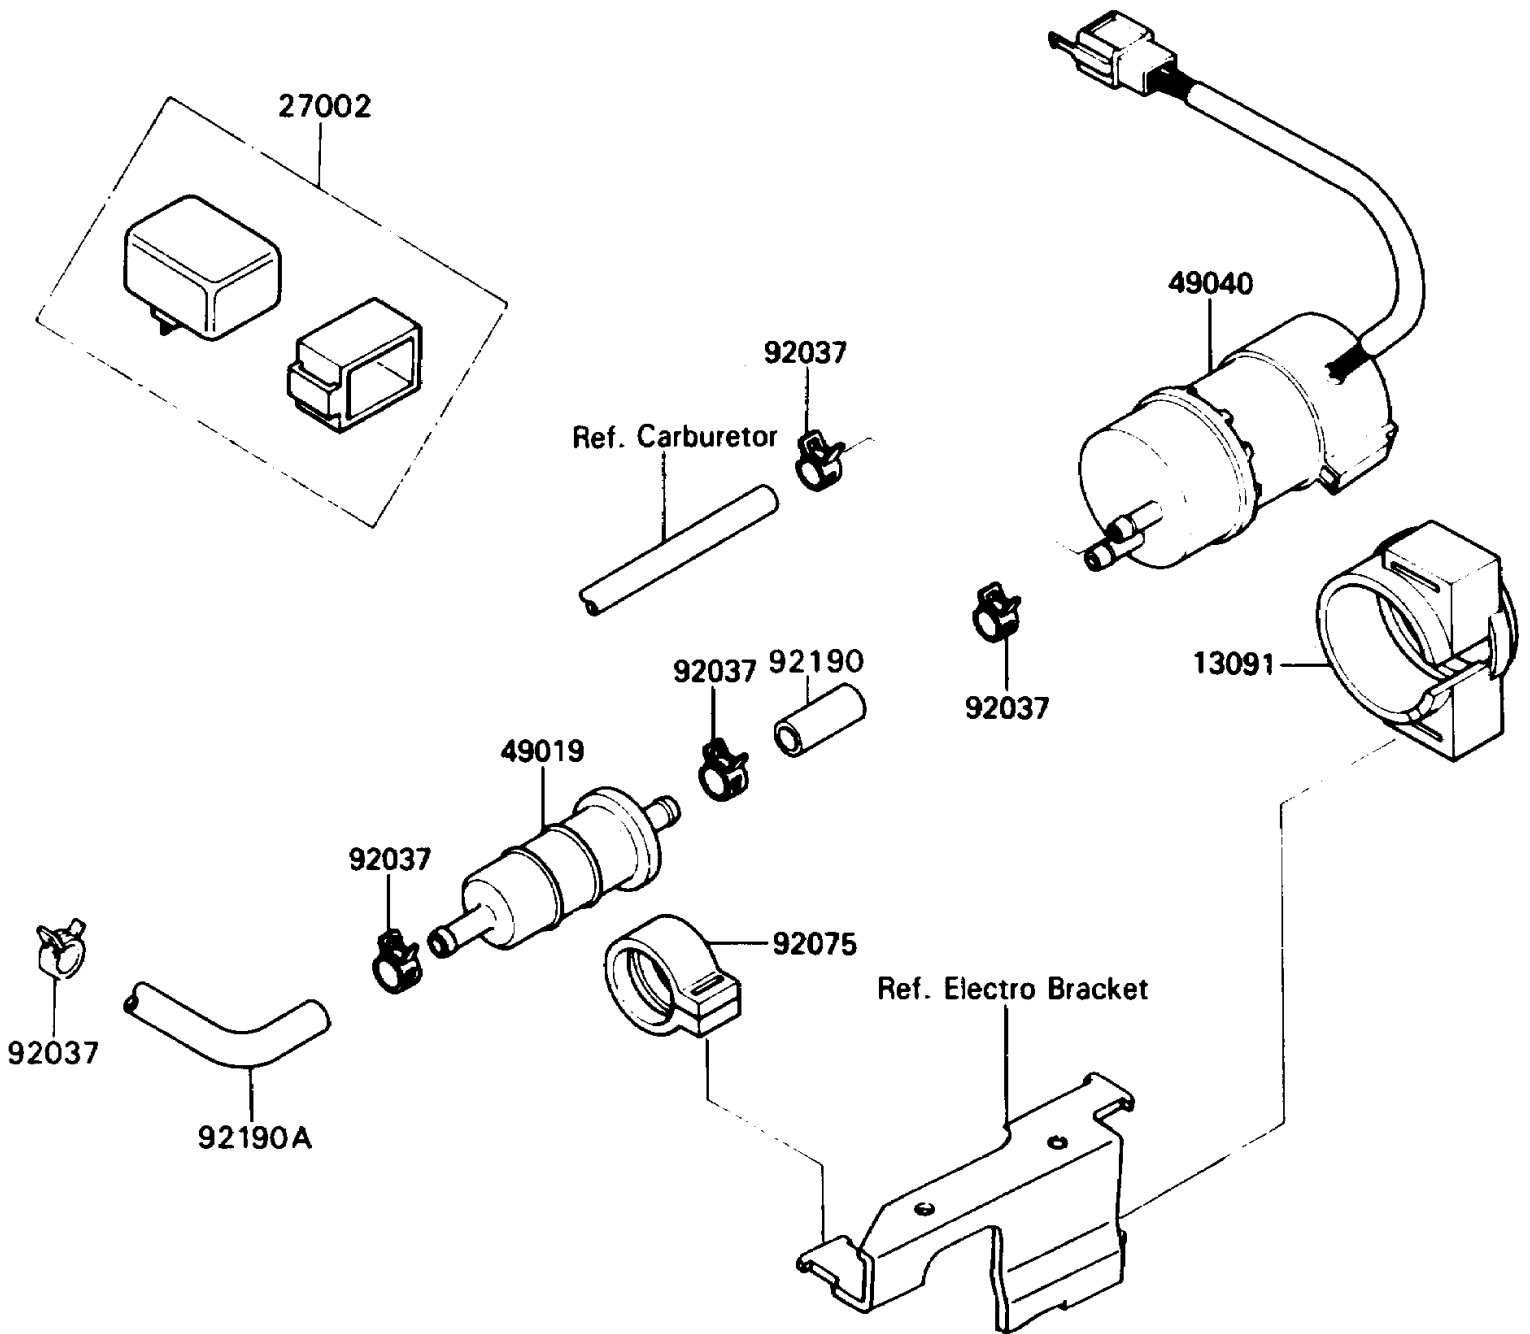

## 1989 NINJA® ZX™-7 PARTS DIAGRAM

Fuel Pump

11520

## 1989 NINJA® ZX™-7 PARTS LIST

Fuel Pump

| ITEM NAME                        | PART NUMBER | QUANTITY |
|----------------------------------|-------------|----------|
| HOLDER (Ref # 13091)             | 13091-1512  | 1        |
| RELAY-ASSY (Ref # 27002)         | 27002-1065  | 1        |
| FILTER-FUEL (Ref # 49019)        | 49019-1055  | 1        |
| PUMP-FUEL (Ref # 49040)          | 49040-1057  | 1        |
| CLAMP (Ref # 92037)              | 92037-1181  | 1        |
| DAMPER,FUEL FILTER (Ref # 92075) | 92075-1853  | 1        |
| TUBE,8X13X45 (Ref # 92190)       | 92190-1045  | 1        |
| TUBE,7.5X13.5X185 (Ref # 92190A) | 92190-1046  | 1        |