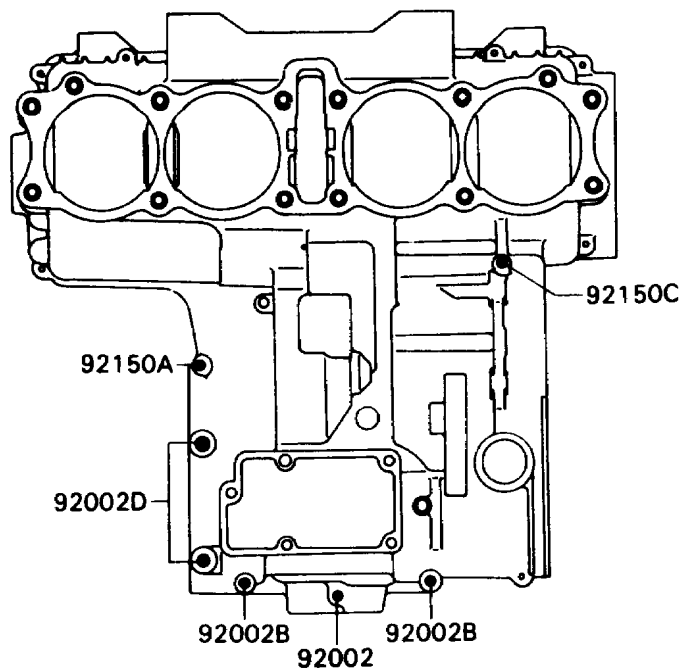

## 1989 NINJA® ZX™-7 PARTS DIAGRAM

Crankcase Bolt Pattern

E1412

Upper Case

Lower Case

## 1989 NINJA® ZX™-7 PARTS LIST

Crankcase Bolt Pattern

ITEM NAME	PART NUMBER	QUANTITY
BOLT,6X38 (Ref # 92002)	92001-1899	1
BOLT,8X90 (Ref # 92002A)	92002-1057	1
BOLT,6X110 (Ref # 92002B)	92002-1791	1
BOLT,6X130 (Ref # 92002C)	92002-1792	1
BOLT,8X70 (Ref # 92002D)	92002-1793	1
BOLT,8X83 (Ref # 92002E)	92002-1794	1
BOLT,6X30 (Ref # 92150)	92150-1300	1
BOLT,6X38 (Ref # 92150A)	92150-1301	1
BOLT,6X55 (Ref # 92150B)	92150-1302	1
BOLT,6X90 (Ref # 92150C)	92150-1312	1