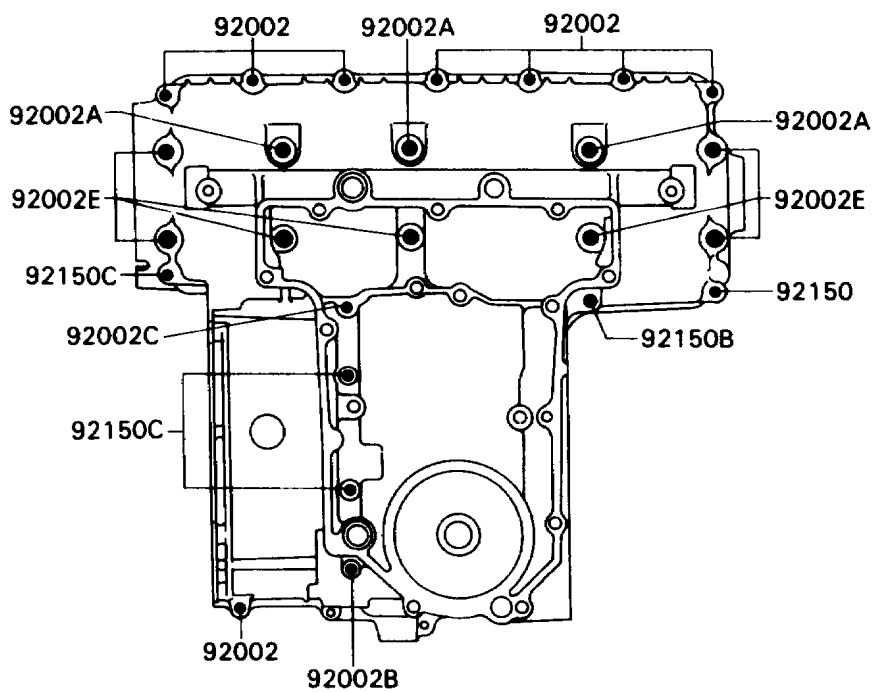

## 1989 NINJA® ZX™-7 PARTS DIAGRAM

Crankcase Bolt Pattern

E1412

Upper Case

Lower Case

## 1989 NINJA® ZX™-7 PARTS LIST

Crankcase Bolt Pattern

ITEM NAME	PART NUMBER	QUANTITY
BOLT,6X38 (Ref # 92002)	92001-1899	1
BOLT,8X90 (Ref # 92002A)	92002-1057	1
BOLT,6X110 (Ref # 92002B)	92002-1791	1
BOLT,6X130 (Ref # 92002C)	92002-1792	1
BOLT,8X70 (Ref # 92002D)	92002-1793	1
BOLT,8X83 (Ref # 92002E)	92002-1794	1
BOLT,6X30 (Ref # 92150)	92150-1300	1
BOLT,6X38 (Ref # 92150A)	92150-1301	1
BOLT,6X55 (Ref # 92150B)	92150-1302	1
BOLT,6X90 (Ref # 92150C)	92150-1312	1