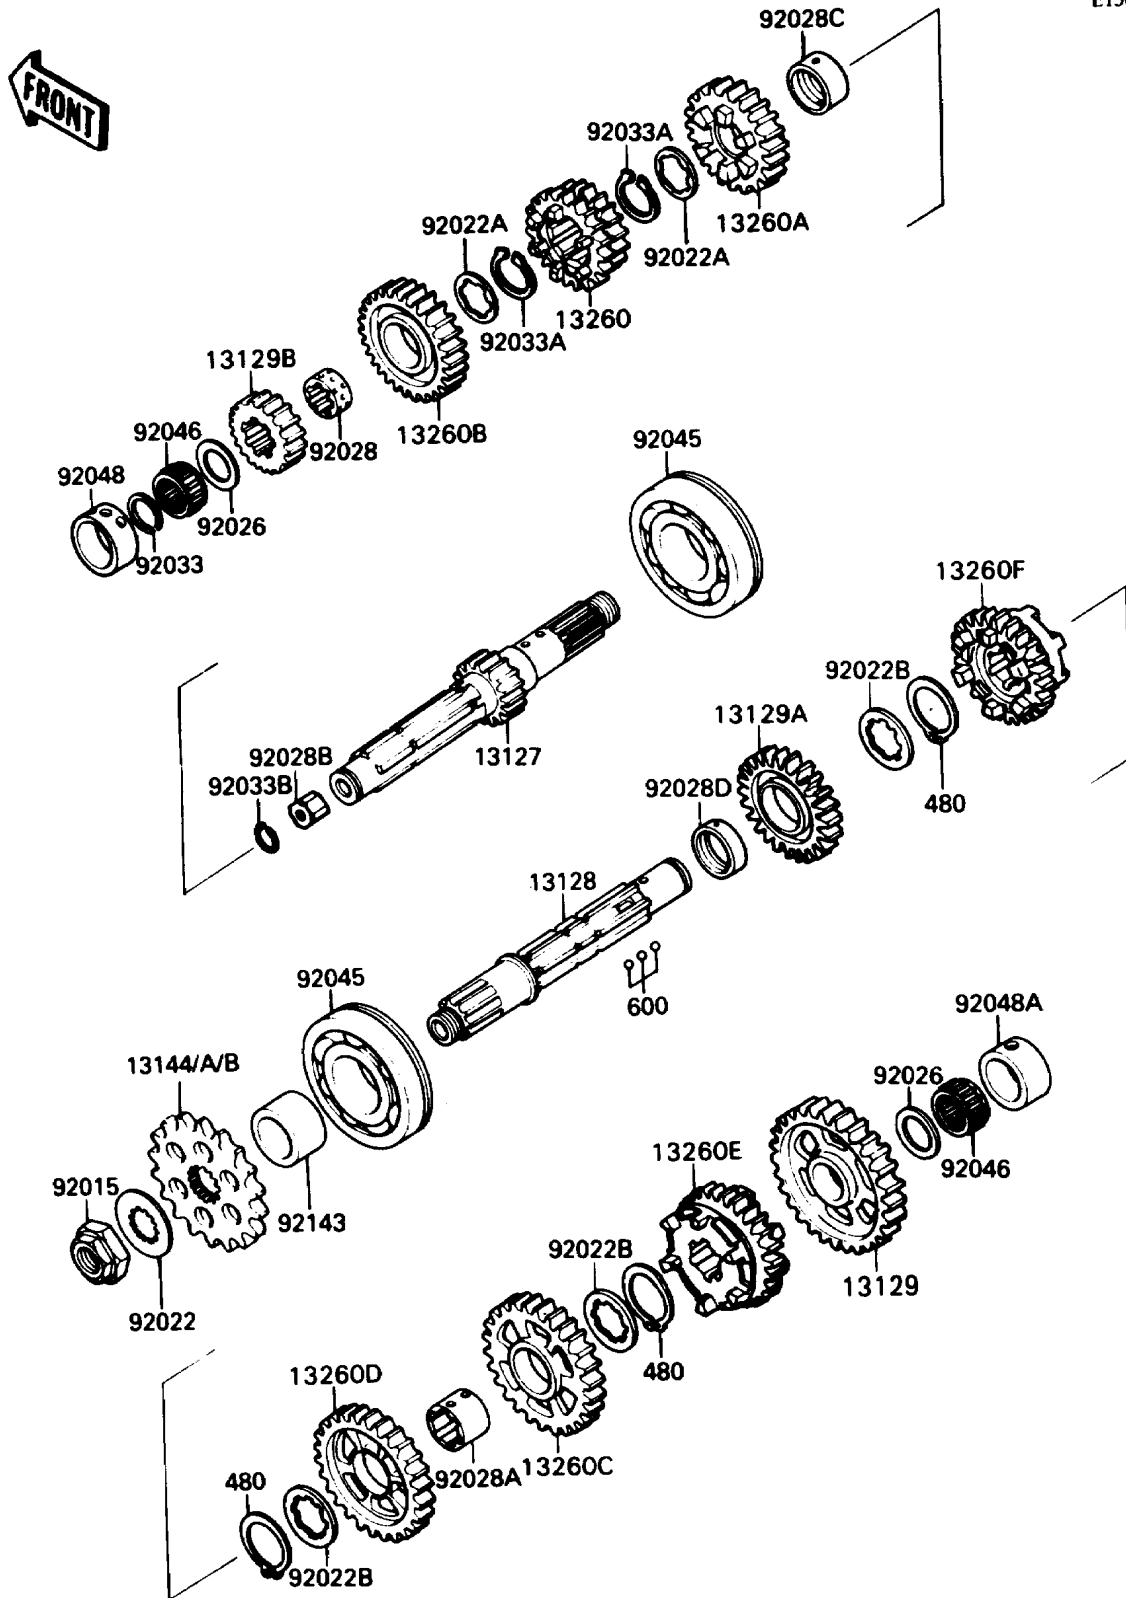

1989 NINJA® ZX™-7 PARTS DIAGRAM

Transmission

E1361

1989 NINJA® ZX™-7 PARTS LIST

Transmission

ITEM NAME	PART NUMBER	QUANTITY
SHAFT-TRANSMISSION INPUT,13T (Ref # 13127)	13127-1182	1
SHAFT-TRANSMISSION OUTPUT (Ref # 13128)	13128-1168	1
GEAR,OUTPUT LOW,38T (Ref # 13129)	13129-1814	1
GEAR,OUTPUT 2ND,34T (Ref # 13129A)	13129-1898	1
GEAR,INPUT 2ND,16T (Ref # 13129B)	13129-1971	1
SPROCKET-OUTPUT,17T(#530) (Ref # 13144)	13144-1009	1
SPROCKET-OUTPUT,15T(#530) (Ref # 13144A)	13144-1117	1
SPROCKET-OUTPUT,16T (Ref # 13144B)	13144-1129	1
GEAR,INPUT 3RD&4TH,21T&21T (Ref # 13260)	13260-1025	1
GEAR,INPUT 5TH,23T (Ref # 13260A)	13260-1026	1
GEAR,INPUT TOP,24T (Ref # 13260B)	13260-1027	1
GEAR,OUTPUT 3RD,35T (Ref # 13260C)	13260-1028	1
GEAR,OUTPUT 4TH,29T (Ref # 13260D)	13260-1029	1
GEAR,OUTPUT 5TH,28T (Ref # 13260E)	13260-1030	1
GEAR,OUTPUT TOP,26T (Ref # 13260F)	13260-1031	1
NUT,20MM (Ref # 92015)	92015-1254	1
WASHER,TOOTHED,25.5X42X1 (Ref # 92022)	92022-1076	1
WASHER,TOOTHED,28.3X33.5X1 (Ref # 92022A)	92022-1139	1
WASHER,TOOTHED,30.3X40X1.5 (Ref # 92022B)	92024-043	1
SPACER,22X35.5X2.1 (Ref # 92026)	92026-1224	1
BUSHING,INPUT TOP GEAR (Ref # 92028)	92028-1255	1
BUSHING,OUTPUT 3RD&4TH (Ref # 92028A)	92028-1363	1
BUSHING (Ref # 92028B)	92028-1448	1
BUSHING,INPUT 5TH GEAR (Ref # 92028C)	92028-1449	1
BUSHING,OUTPUT 2ND (Ref # 92028D)	92028-1450	1
RING-SNAP,20X25.5X1.2 (Ref # 92033)	92033-025	1
RING-SNAP,25.9MM (Ref # 92033A)	92033-1037	1
RING-SNAP (Ref # 92033B)	92036-005	1
BEARING-BALL,6305N2SH2 (Ref # 92045)	92045-1224	1

1989 NINJA® ZX™-7 PARTS LIST

Transmission

ITEM NAME	PART NUMBER	QUANTITY
BEARING-NEEDLE,FWF-223014 (Ref # 92046)	92046-031	1
RACE,INPUT SHAFT (Ref # 92048)	92048-1066	1
RACE,ORZ30X38X17PX1 (Ref # 92048A)	92048-1067	1
COLLAR,25X32X25.9 (Ref # 92143)	92143-1293	1
CIRCLIP (Ref # 480)	480J2900	1
BALL-STEEL,5/32" (Ref # 600)	600A0500	1