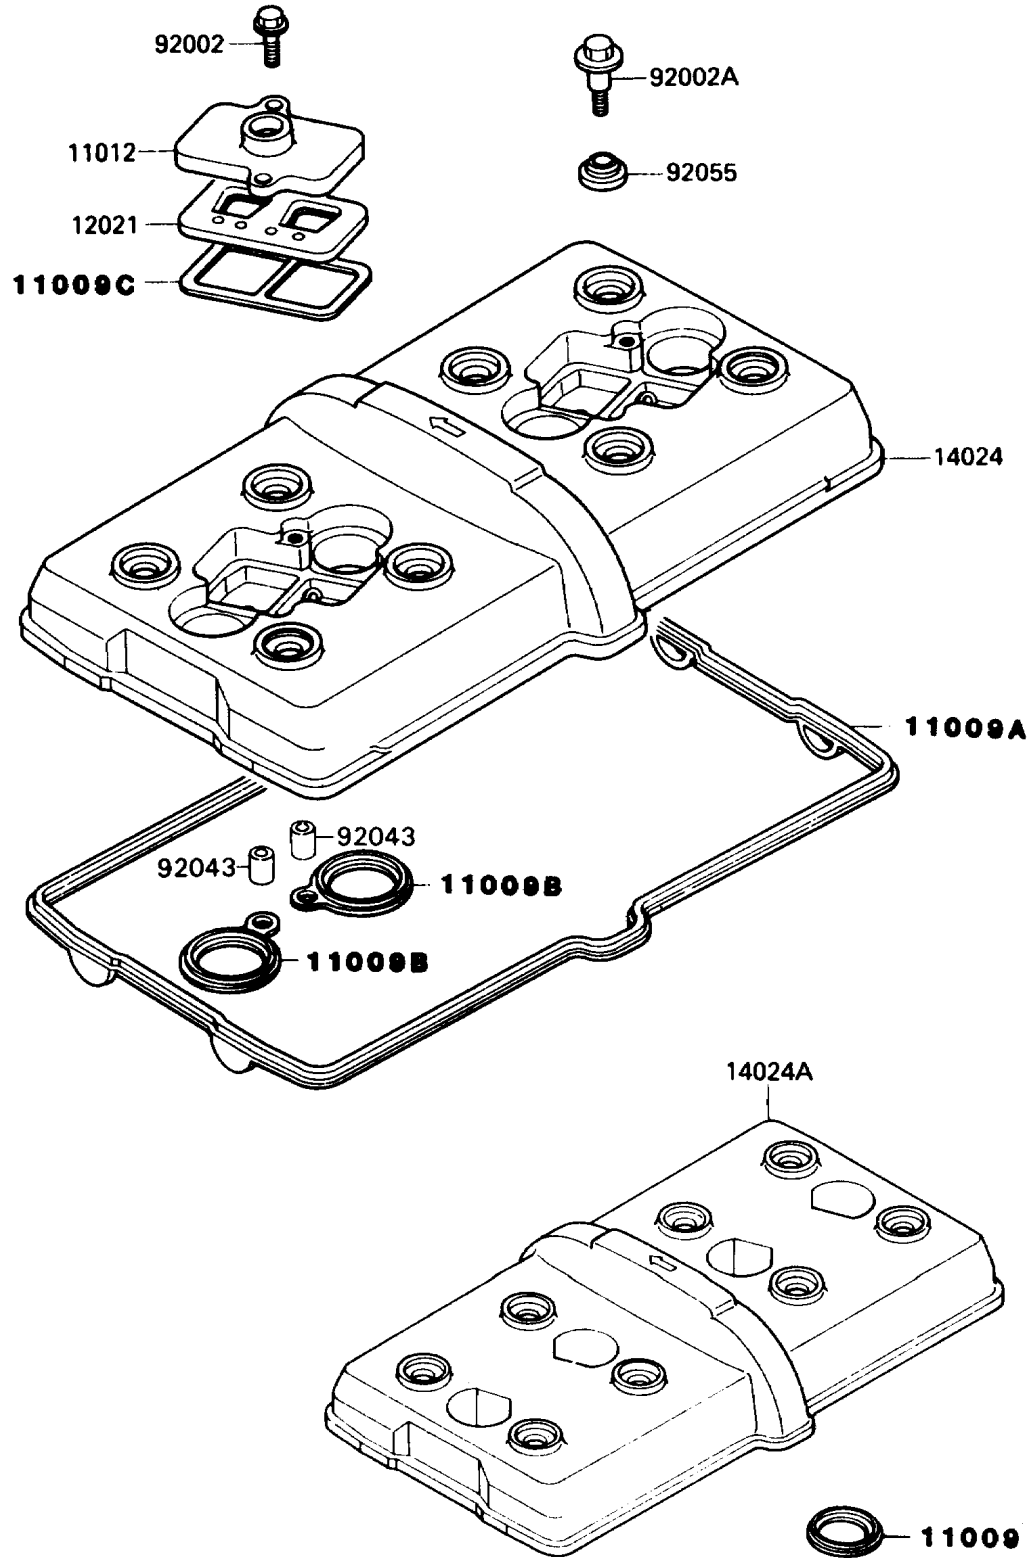

1989 NINJA® ZX™-7 PARTS DIAGRAM

Cylinder Head Cover

11112

1989 NINJA® ZX™-7 PARTS LIST

Cylinder Head Cover

ITEM NAME	PART NUMBER	QUANTITY
GASKET,SPARK PLUG (Ref # 11009)	11009-1610	1
GASKET,HEAD COVER (Ref # 11009A)	11009-1775	1
GASKET,SPARK PLUG (Ref # 11009B)	11009-1776	1
GASKET,REED VALVE (Ref # 11009C)	11009-1905	1
CAP,REED VALVE (Ref # 11012)	11012-1532	1
VALVE-ASSY-REED (Ref # 12021)	12021-1053	1
COVER,HEAD (Ref # 14024)	14024-1743	1
COVER,HEAD (Ref # 14024A)	14024-1771	1
BOLT,6X22 (Ref # 92002)	92002-1068	1
BOLT,HEAD COVER (Ref # 92002A)	92002-1504	1
PIN,8.2X10X14 (Ref # 92043)	92043-1264	1
RING-O,HEAD COVER BOLT (Ref # 92055)	92055-1352	1