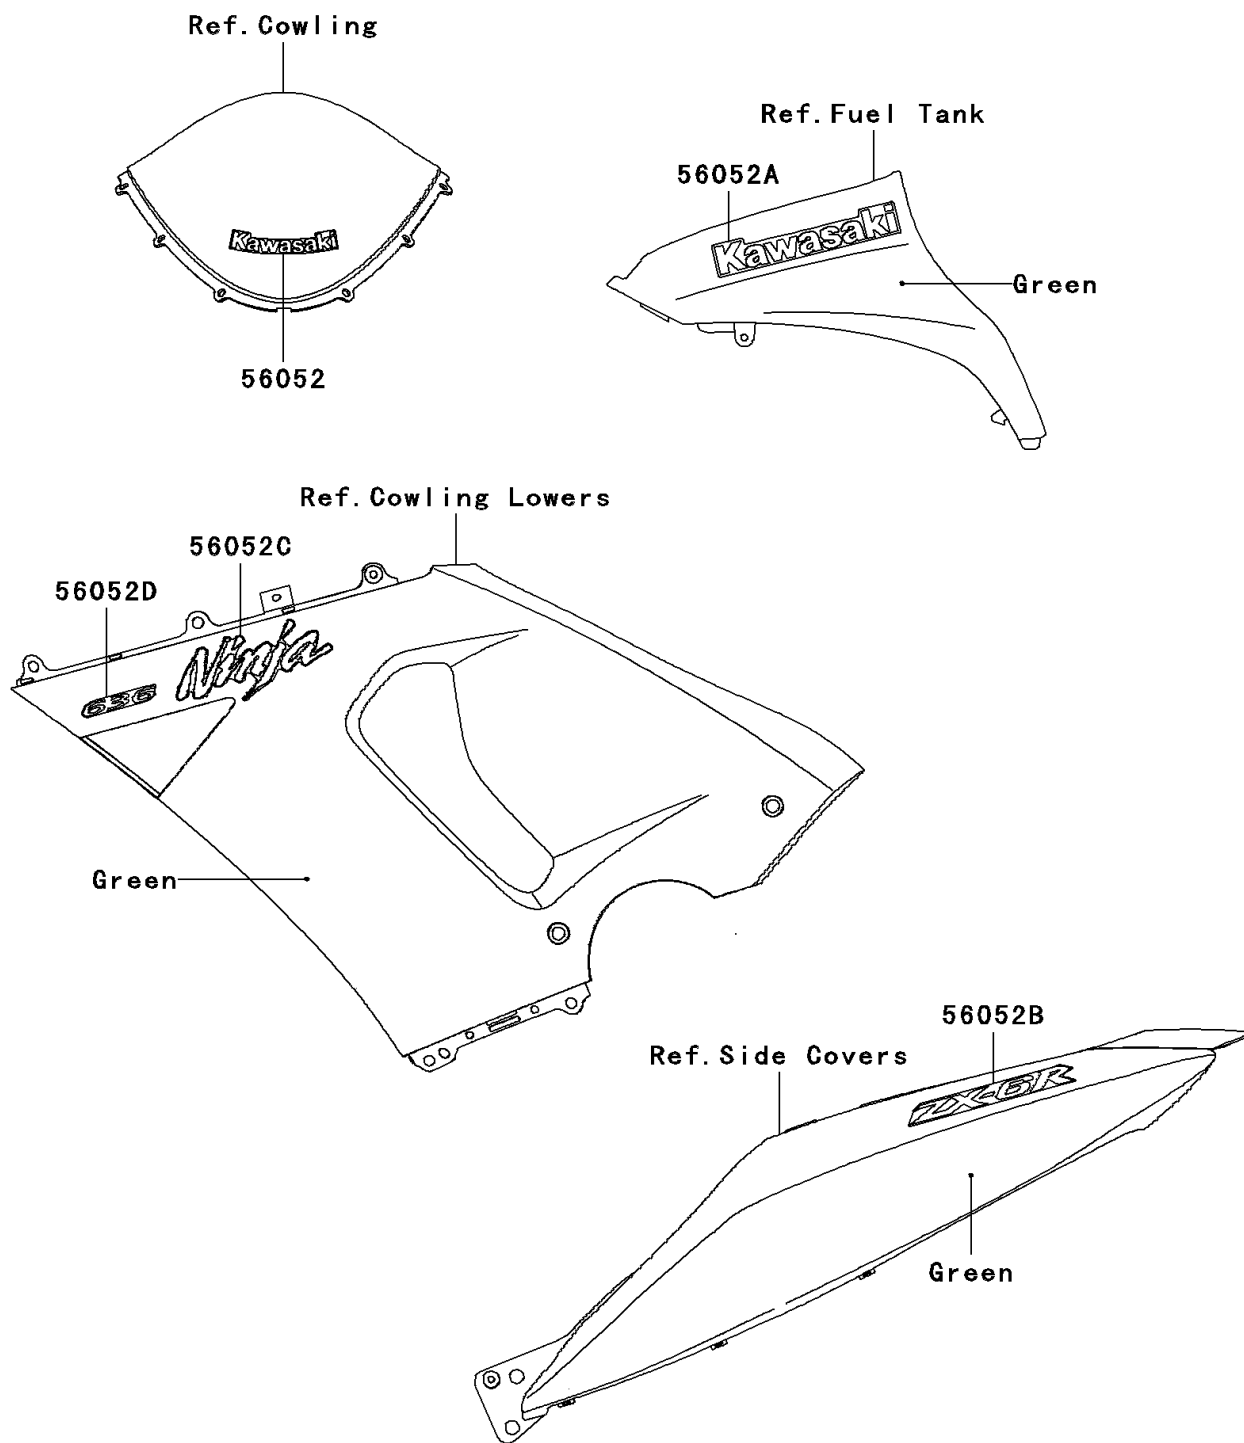

2006 NINJA® ZX™-6R PARTS DIAGRAM

Decals(Green)

F2861B

2006 NINJA® ZX™-6R PARTS LIST

Decals(Green)

ITEM NAME	PART NUMBER	QUANTITY
MARK,WINDSHIELD,KAWASAKI (Ref # 56052)	56052-0154	1
MARK,FUEL TANK COVER,KAWASAKI (Ref # 56052A)	56052-0497	1
MARK,SEAT COVER,ZX-6R (Ref # 56052B)	56052-0498	1
MARK,CNT COWLING,NINJA (Ref # 56052C)	56052-0499	1
MARK,CNT COWLING,636 (Ref # 56052D)	56052-0500	1