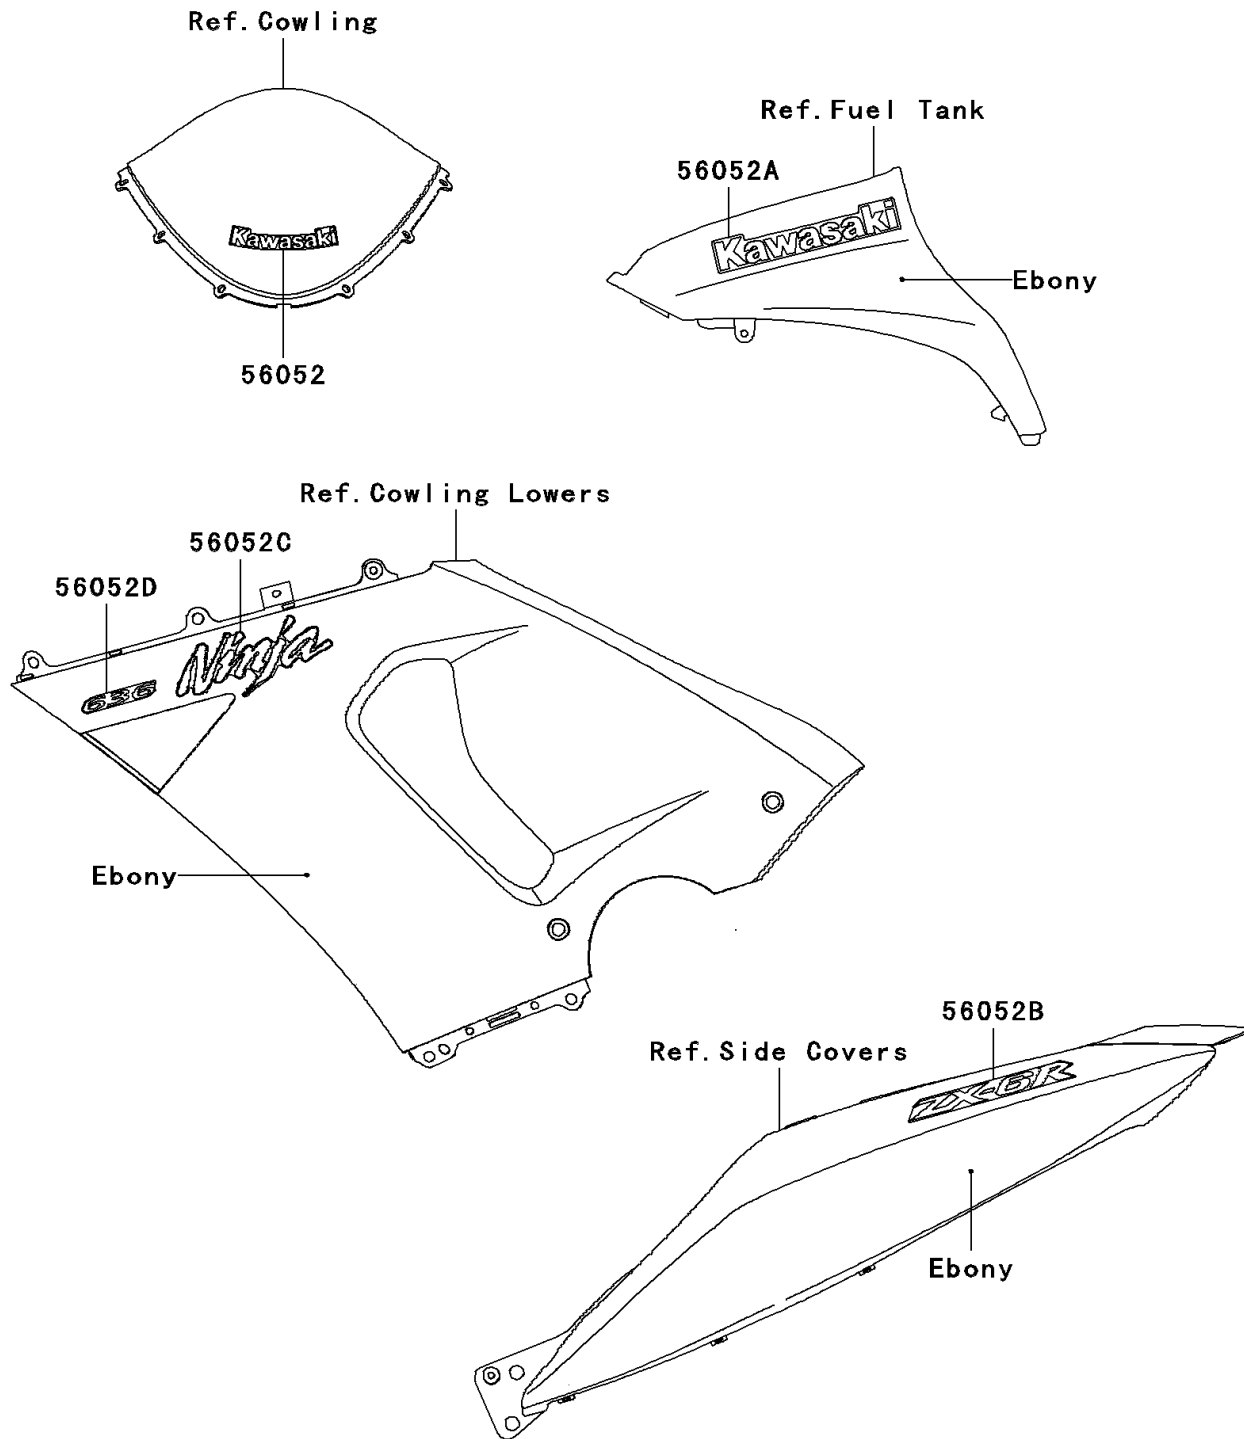

## 2006 NINJA® ZX™-6R PARTS DIAGRAM

Decals(Ebony)

F2861A

## 2006 NINJA® ZX™-6R PARTS LIST

Decals(Ebony)

ITEM NAME	PART NUMBER	QUANTITY
MARK,WINDSHIELD,KAWASAKI (Ref # 56052)	56052-0154	1
MARK,FUEL TANK COVER,KAWASAKI (Ref # 56052A)	56052-0752	1
MARK,SEAT COVER,ZX-6R (Ref # 56052B)	56052-0753	1
MARK,CNT COWLING,NINJA (Ref # 56052C)	56052-0754	1
MARK,CNT COWLING,636 (Ref # 56052D)	56052-0755	1