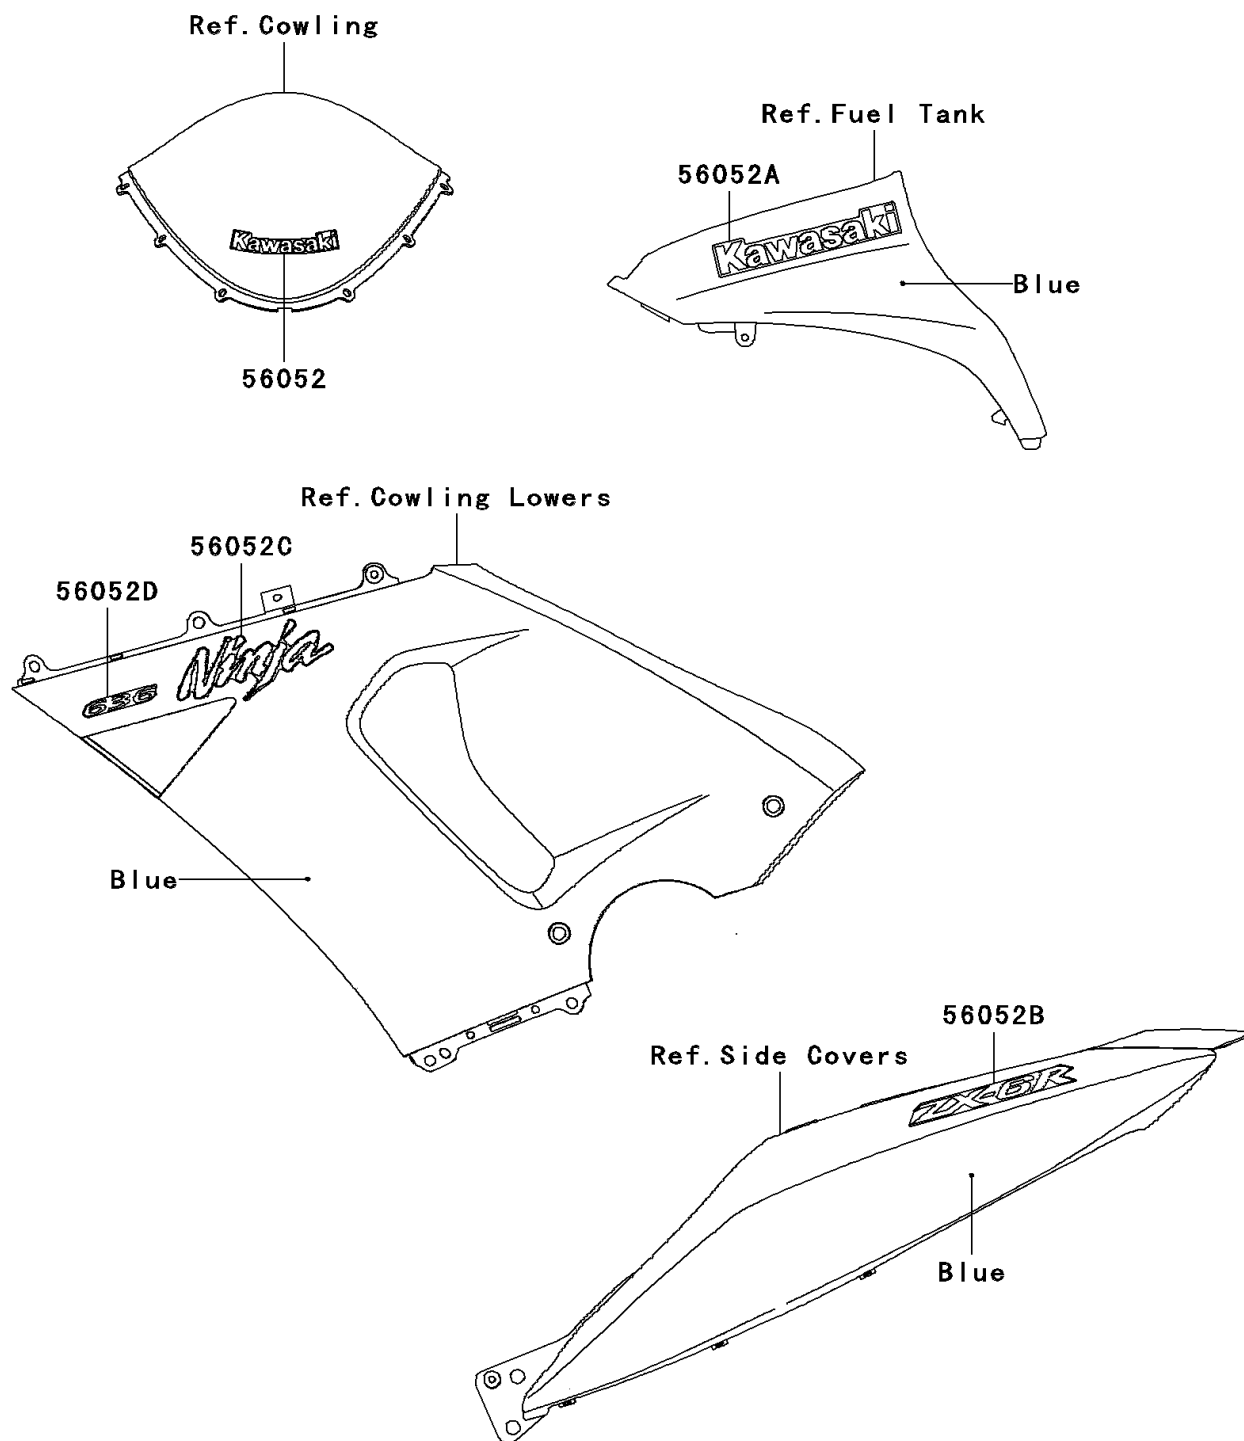

2006 NINJA® ZX™-6R PARTS DIAGRAM

Decals(Blue)

F2861

2006 NINJA® ZX™-6R PARTS LIST

Decals(Blue)

ITEM NAME	PART NUMBER	QUANTITY
MARK,WINDSHIELD,KAWASAKI (Ref # 56052)	56052-0154	1
MARK,FUEL TANK COVER,KAWASAKI (Ref # 56052A)	56052-0756	1
MARK,SEAT COVER,ZX-6R (Ref # 56052B)	56052-0757	1
MARK,CNT COWLING,NINJA (Ref # 56052C)	56052-0758	1
MARK,CNT COWLING,636 (Ref # 56052D)	56052-0759	1