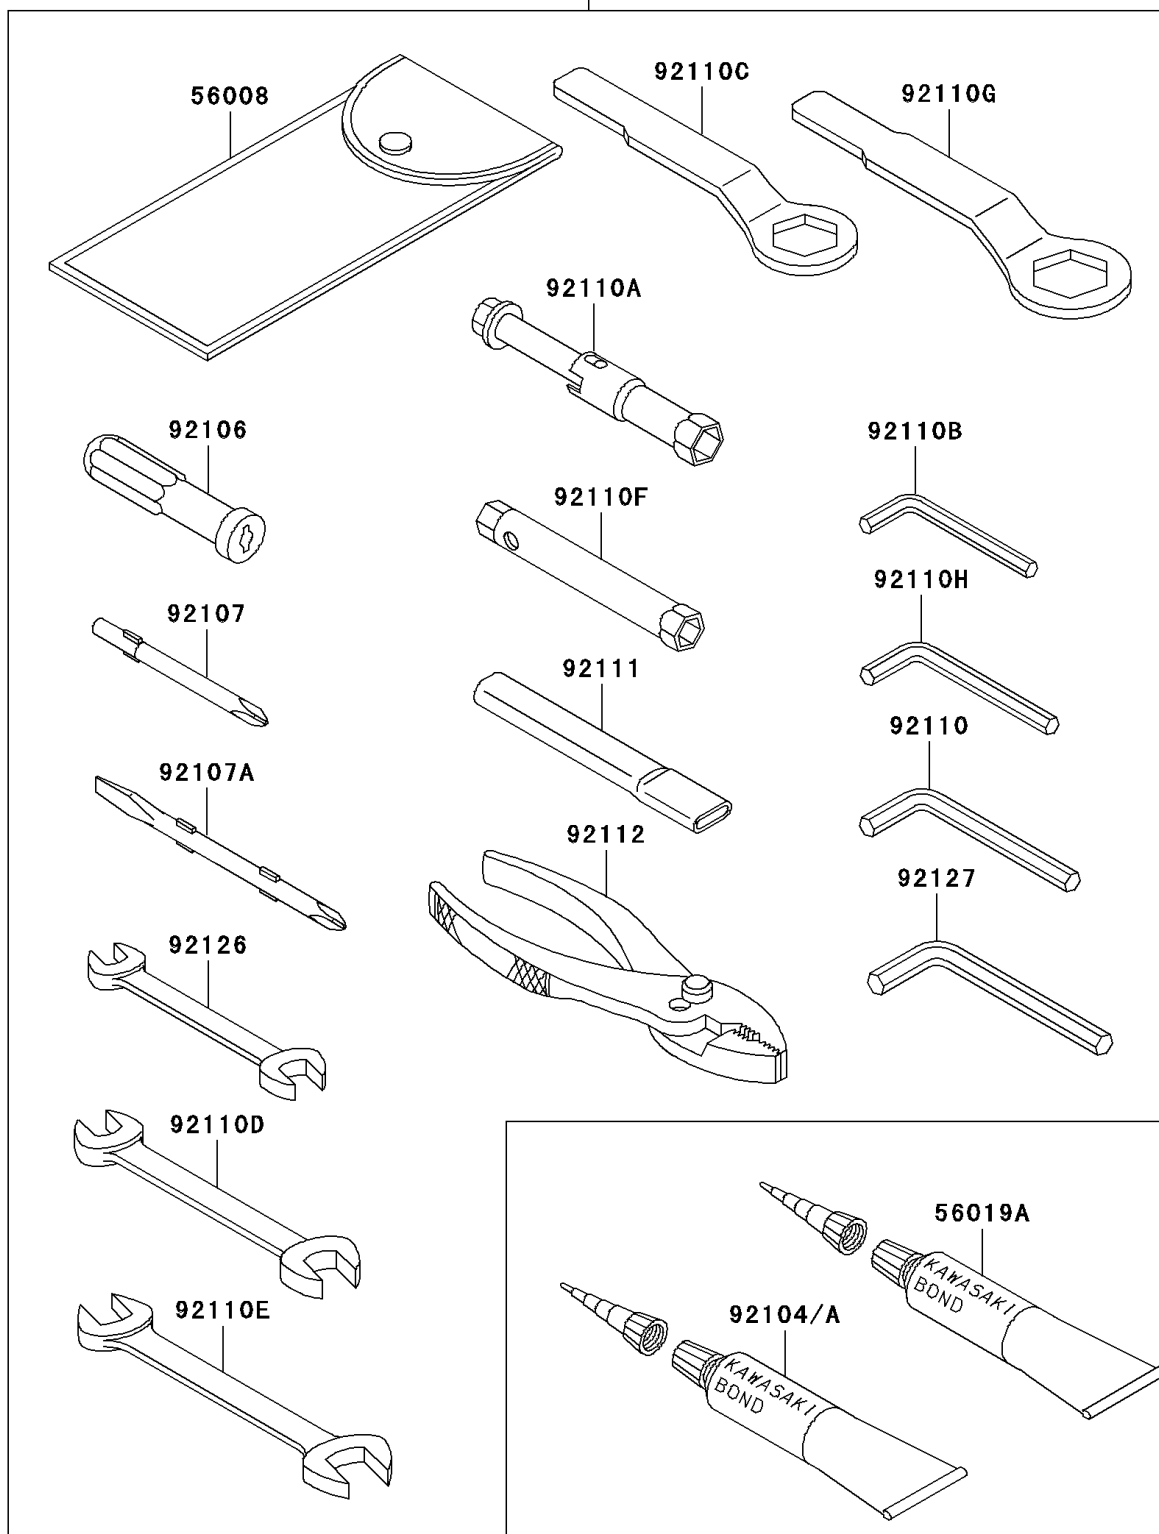

## 2006 NINJA® ZX™-6R PARTS DIAGRAM

Owner's Tools

56007

F2810

## 2006 NINJA® ZX™-6R PARTS LIST

Owner's Tools

ITEM NAME	PART NUMBER	QUANTITY
TOOL-KIT (Ref # 56007)	56007-0017	1
BAG,TOOL (Ref # 56008)	56008-1075	1
THREE BOND TB1211,HT/RS,WHITE (Ref # 56019A)	56019-120	1
GASKET-LIQUID,TB1211F (Ref # 92104)	92104-0004	1
GASKET-LIQUID,BLACK TB1216B (Ref # 92104A)	92104-1064	1
GRIP-SCREW DRIVER (Ref # 92106)	92106-1001	1
TOOL-DRIVER,#3PHILLIPS (Ref # 92107)	92107-005	1
TOOL-DRIVER,#2PHILLIPS&SLOT (Ref # 92107A)	92107-1051	1
TOOL-WRENCH,ALLEN,5MM (Ref # 92110)	92110-1015	1
TOOL-WRENCH,BOX,16MM (Ref # 92110A)	92110-1132	1
TOOL-WRENCH,ALLEN,3MM (Ref # 92110B)	92110-1140	1
TOOL-WRENCH,BOX END,22MM (Ref # 92110C)	92110-1148	1
TOOL-WRENCH,OPEN END,10X12 (Ref # 92110D)	92110-1152	1
TOOL-WRENCH,OPEN END,14X17 (Ref # 92110E)	92110-1153	1
TOOL-WRENCH,BOX,8&10MM (Ref # 92110F)	92110-1160	1
TOOL-WRENCH,BOX END,32MM (Ref # 92110G)	92110-1161	1
TOOL-WRENCH,ALLEN,4MM (Ref # 92110H)	92110-3703	1
TOOL-BAR,BOX END WRENCH (Ref # 92111)	92111-1051	1
TOOL-PLIERS (Ref # 92112)	92112-1001	1
TOOL-WRENCH,OPEN END,8X10 (Ref # 92126)	92126-004	1
TOOL-WRENCH,ALLEN,6MM (Ref # 92127)	92127-003	1