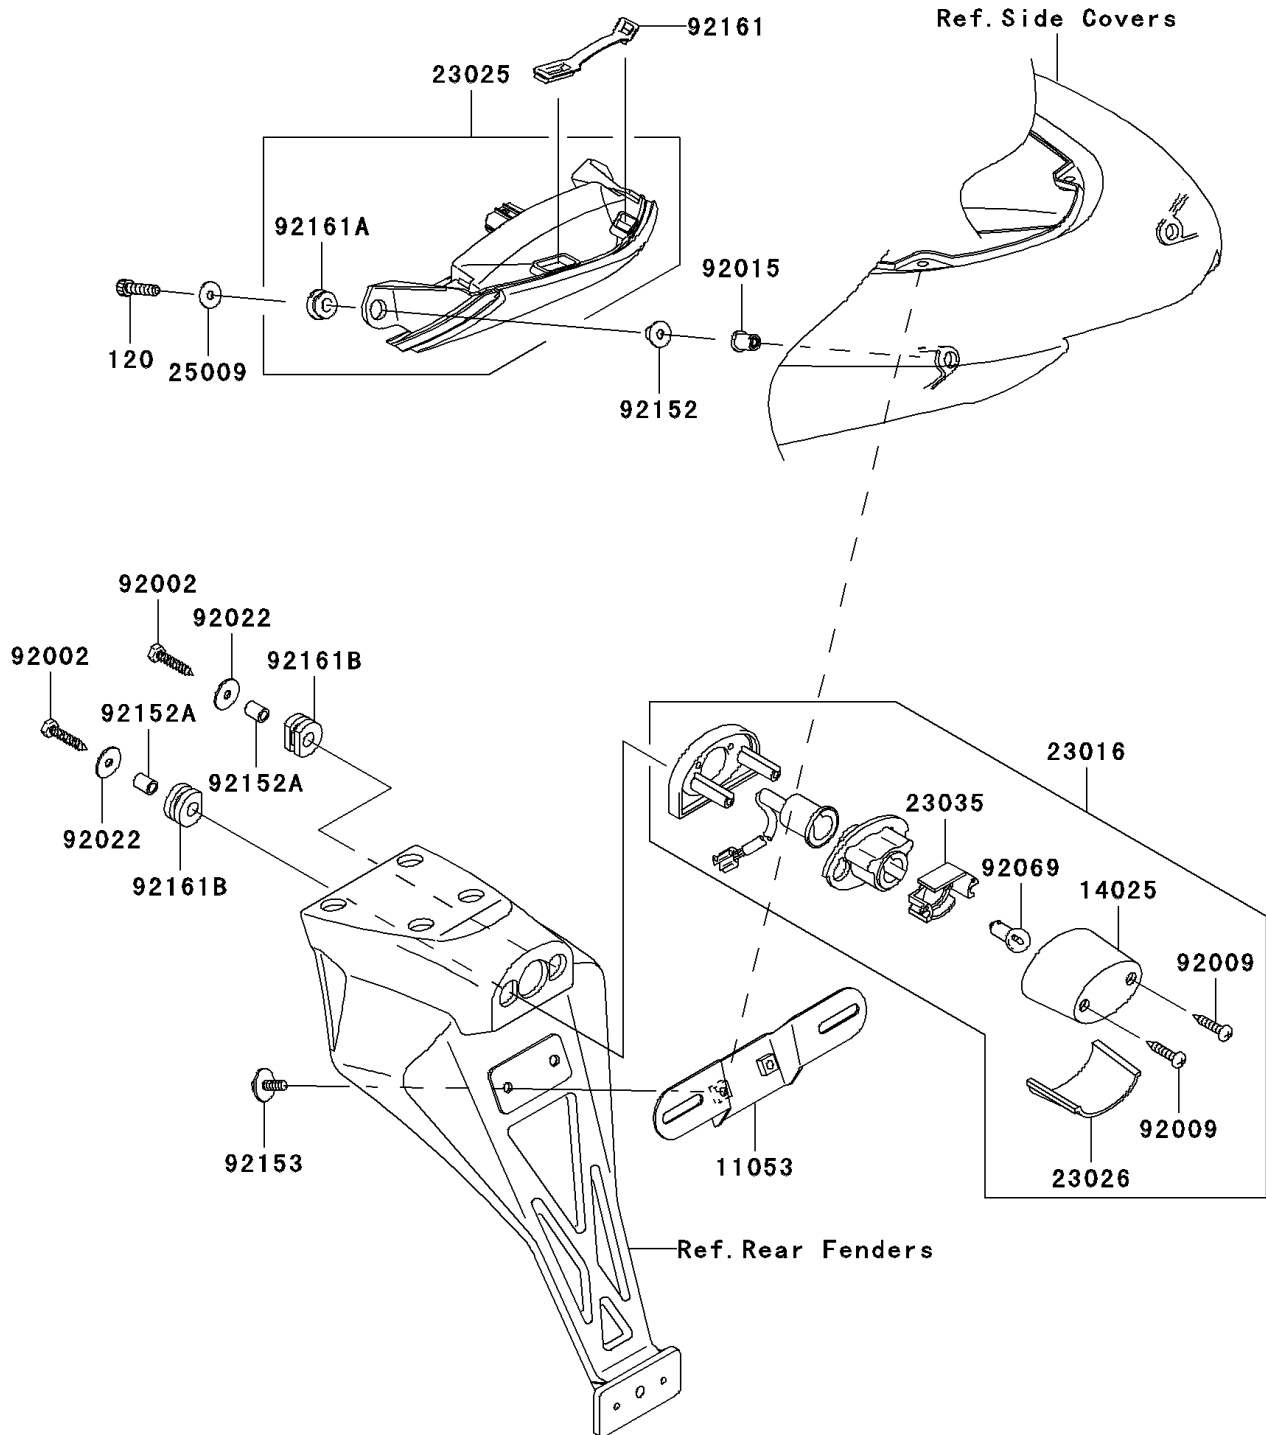

2006 NINJA® ZX™-6R PARTS DIAGRAM

Taillight(s)

F2720

2006 NINJA® ZX™-6R PARTS LIST

Taillight(s)

ITEM NAME	PART NUMBER	QUANTITY
BOLT-SOCKET,5X22 (Ref # 120)	120W0522	1
BRACKET,LICENSE (Ref # 11053)	11053-0400	1
COVER,LICENSE LAMP (Ref # 14025)	14025-1725	1
LAMP-ASSY,LICENSE (Ref # 23016)	23016-1200	1
LAMP-TAIL (Ref # 23025)	23025-0014	1
LENS,LICENSE LAMP (Ref # 23026)	23026-1064	1
REFLECTOR-LAMP,LICENSE (Ref # 23035)	23035-1066	1
WASHER,5.2X16X1.2 (Ref # 25009)	25009-004	1
BOLT,TAPPING,5X25 (Ref # 92002)	92002-1831	1
SCREW,TAPPING,4X20 (Ref # 92009)	92009-1378	1
NUT,WELL,5MM (Ref # 92015)	92015-1757	1
WASHER,5.5X20X1.2 (Ref # 92022)	92022-1581	1
BULB,12V 5W (Ref # 92069)	92069-1055	1
COLLAR (Ref # 92152)	92152-0092	1
COLLAR,6X9X11.5 (Ref # 92152A)	92152-1458	1
BOLT,6X16 (Ref # 92153)	92153-0684	1
DAMPER,TAIL LAMP (Ref # 92161)	92161-0191	1
DAMPER (Ref # 92161A)	92161-1188	1
DAMPER (Ref # 92161B)	92161-1313	1