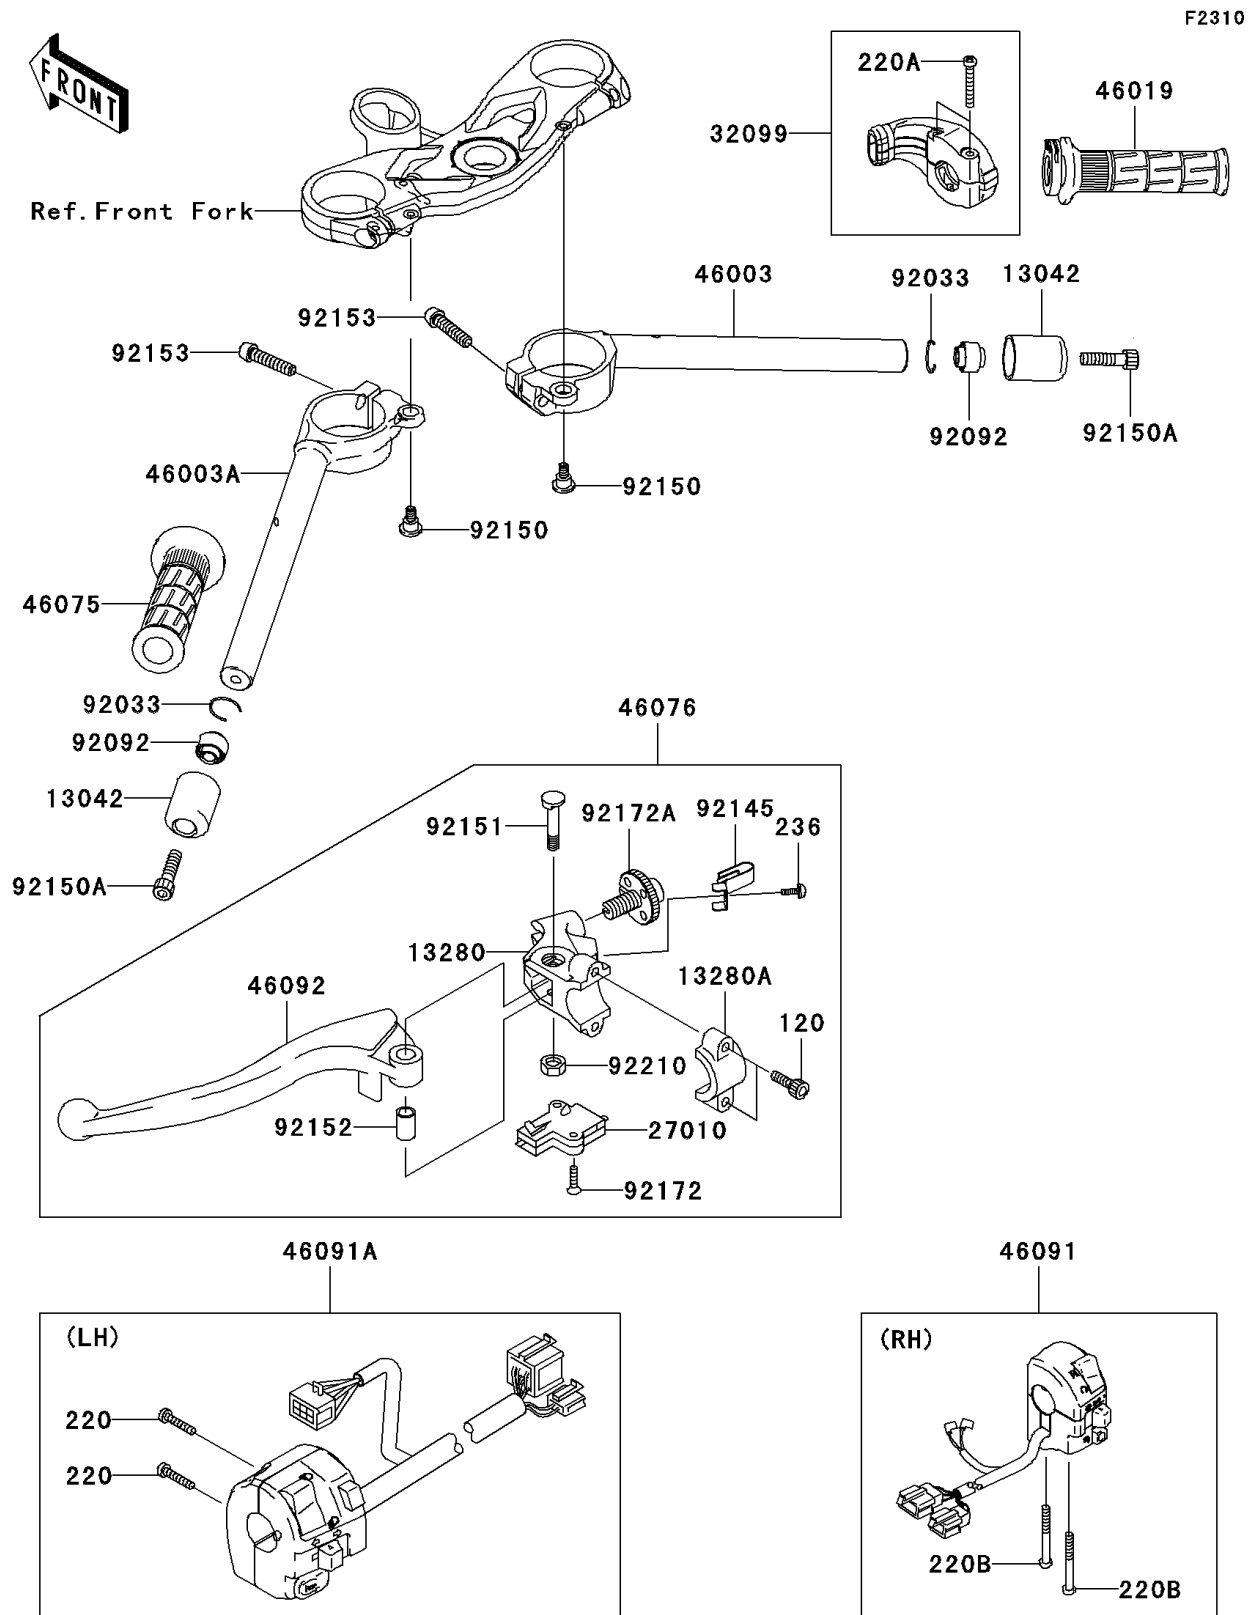

## 2006 NINJA® ZX™-6R PARTS DIAGRAM

Handlebar

## 2006 NINJA® ZX™-6R PARTS LIST

Handlebar

ITEM NAME	PART NUMBER	QUANTITY
BOLT-SOCKET,6X20 (Ref # 120)	120T0620	1
SCREW-PAN-CROS,5X25 (Ref # 220)	220C0525	1
SCREW-PAN-CROS,5X35 (Ref # 220A)	220C0535	1
SCREW-PAN-CROS,5X45 (Ref # 220B)	220C0545	1
SCREW-PAN-WSP-CROS,4X10 (Ref # 236)	236C0410	1
WEIGHT,HANDLE (Ref # 13042)	13042-1133	1
HOLDER,CLUTCH LEVER (Ref # 13280)	13280-0034	1
HOLDER,CLUTCH LEVER (Ref # 13280A)	13280-0035	1
SWITCH,CLUTCH (Ref # 27010)	27010-1492	1
CASE,THROTTLE CABLE (Ref # 32099)	32099-1193	1
HANDLE,RH (Ref # 46003)	46003-0068	1
HANDLE,LH (Ref # 46003A)	46003-1590	1
GRIP-ASSY,THROTTLE (Ref # 46019)	46019-0001	1
GRIP,LH (Ref # 46075)	46075-1144	1
LEVER-ASSY-GRIP,CLUTCH (Ref # 46076)	46076-0024	1
HOUSING-ASSY-CONTROL,RH (Ref # 46091)	46091-0040	1
HOUSING-ASSY-CONTROL,LH (Ref # 46091A)	46091-0054	1
LEVER-GRIP,CLUTCH (Ref # 46092)	46092-0006	1
RING-SNAP,OD=22.2 (Ref # 92033)	92033-1102	1
BUSHING-RUBBER,HANDLE (Ref # 92092)	92092-1075	1
SPRING (Ref # 92145)	92145-1286	1
BOLT,6MM (Ref # 92150)	92150-1090	1
BOLT,SOCKET,8X30 (Ref # 92150A)	92150-1604	1
BOLT (Ref # 92151)	92151-1523	1
COLLAR (Ref # 92152)	92152-0103	1
BOLT,SOCKET,8X35 (Ref # 92153)	92153-0907	1
SCREW,3X16 (Ref # 92172)	92172-0183	1
SCREW,ADJUST NUT (Ref # 92172A)	92172-1060	1
NUT,LOCK,6MM (Ref # 92210)	92210-0006	1