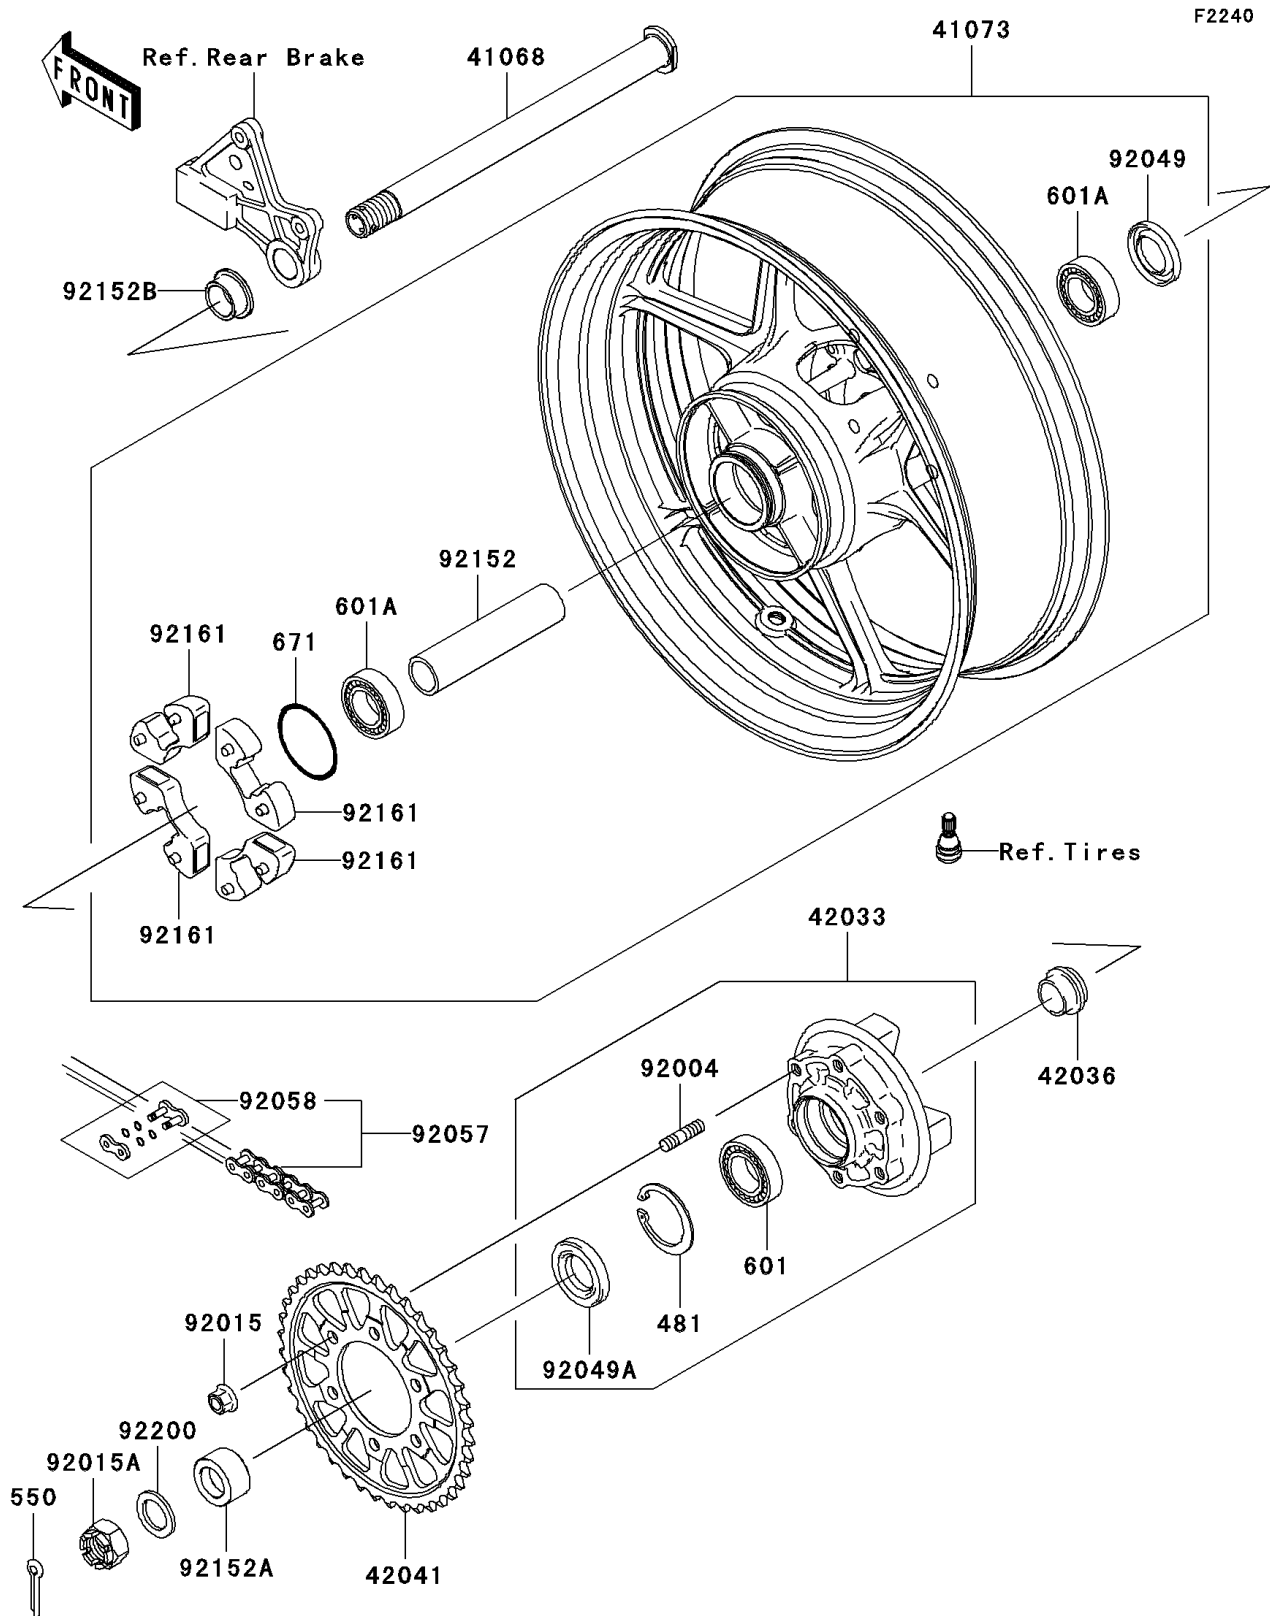

2006 NINJA® ZX™-6R PARTS DIAGRAM

Rear Wheel/Chain

2006 NINJA® ZX™-6R PARTS LIST

Rear Wheel/Chain

ITEM NAME	PART NUMBER	QUANTITY
CIRCLIP (Ref # 481)	481J5500	1
PIN-COTTER,4.0X40 (Ref # 550)	550D4040	1
BEARING-BALL,#6006G (Ref # 601)	601B6006G	1
BEARING-BALL (Ref # 601A)	601B6205UU	1
O RING,60MM (Ref # 671)	671B2560	1
AXLE,RR (Ref # 41068)	41068-0035	1
WHEEL-ASSY,RR,GRAYSTONE (Ref # 41073)	41073-0074-2A	1
COUPLING-ASSY,RR HUB (Ref # 42033)	42033-1213	1
SLEEVE,RR HUB,L=22 (Ref # 42036)	42036-1279	1
SPROCKET-HUB,43T (Ref # 42041)	42041-0017	1
STUD,10X19 (Ref # 92004)	92004-1275	1
NUT,FLANGED,10MM (Ref # 92015)	92015-1335	1
NUT,CASTLE,24MM (Ref # 92015A)	92015-1844	1
SEAL-OIL,RR HUB (Ref # 92049)	92049-1375	1
SEAL-OIL,PJN 40 55 8 (Ref # 92049A)	92049-1376	1
CHAIN,DRIVE,EK520MVXL1X110L (Ref # 92057)	92057-0089	1
JOINT-CHAIN,DRIVE (Ref # 92058)	92058-0007	1
COLLAR,RR HUB,L=137 (Ref # 92152)	92152-0214	1
COLLAR,RR AXLE,LH,L=21.5 (Ref # 92152A)	92152-0244	1
COLLAR,RR AXLE,RH,L=18 (Ref # 92152B)	92152-0245	1
DAMPER,SHOCK,RR HUB (Ref # 92161)	92161-0058	1
WASHER,25.5X38X3.2 (Ref # 92200)	92200-1479	1