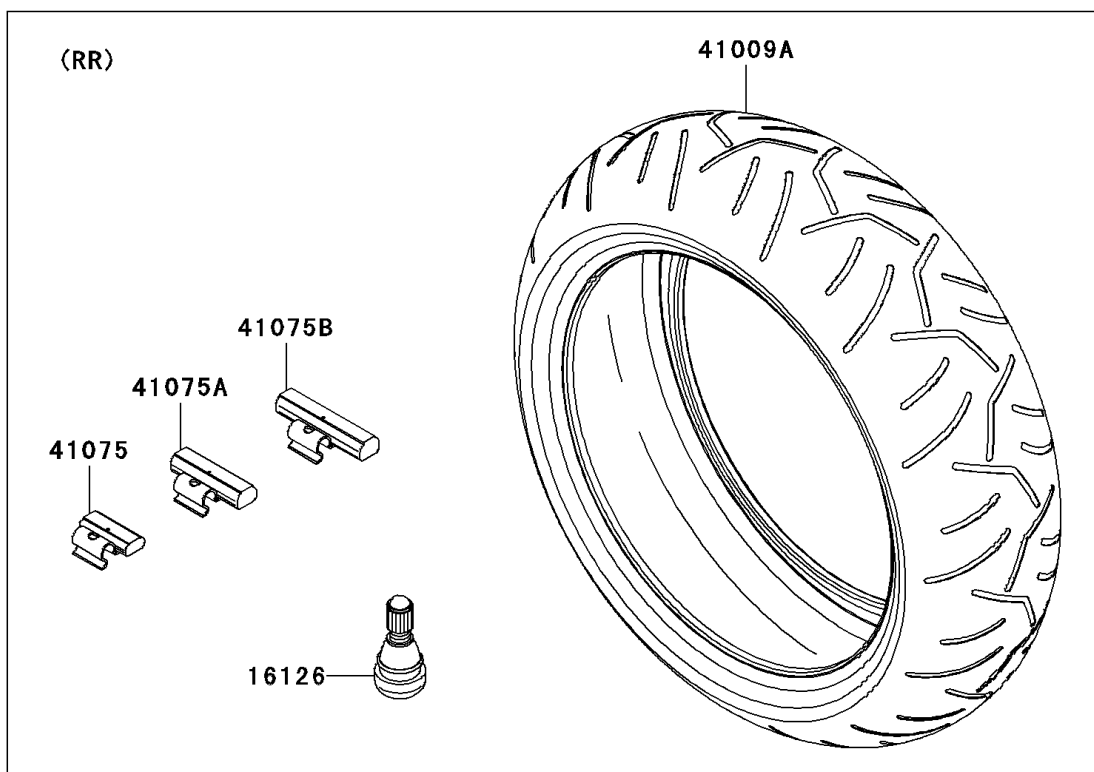

2006 NINJA® ZX™-6R PARTS DIAGRAM

Tires

F2210

2006 NINJA® ZX™-6R PARTS LIST

Tires

ITEM NAME	PART NUMBER	QUANTITY
VALVE,TIRE (Ref # 16126)	16126-1140	1
TIRE,FR,120/65ZR17(56W),BT014F (Ref # 41009)	41009-0054	1
TIRE,RR,180/55ZR17(73W),BT014R (Ref # 41009A)	41009-0055	1
BALANCER-WHEEL,10G,SILVER (Ref # 41075)	41075-0007	1
BALANCER-WHEEL,20G,SILVER (Ref # 41075A)	41075-0008	1
BALANCER-WHEEL,30G,SILVER (Ref # 41075B)	41075-0009	1