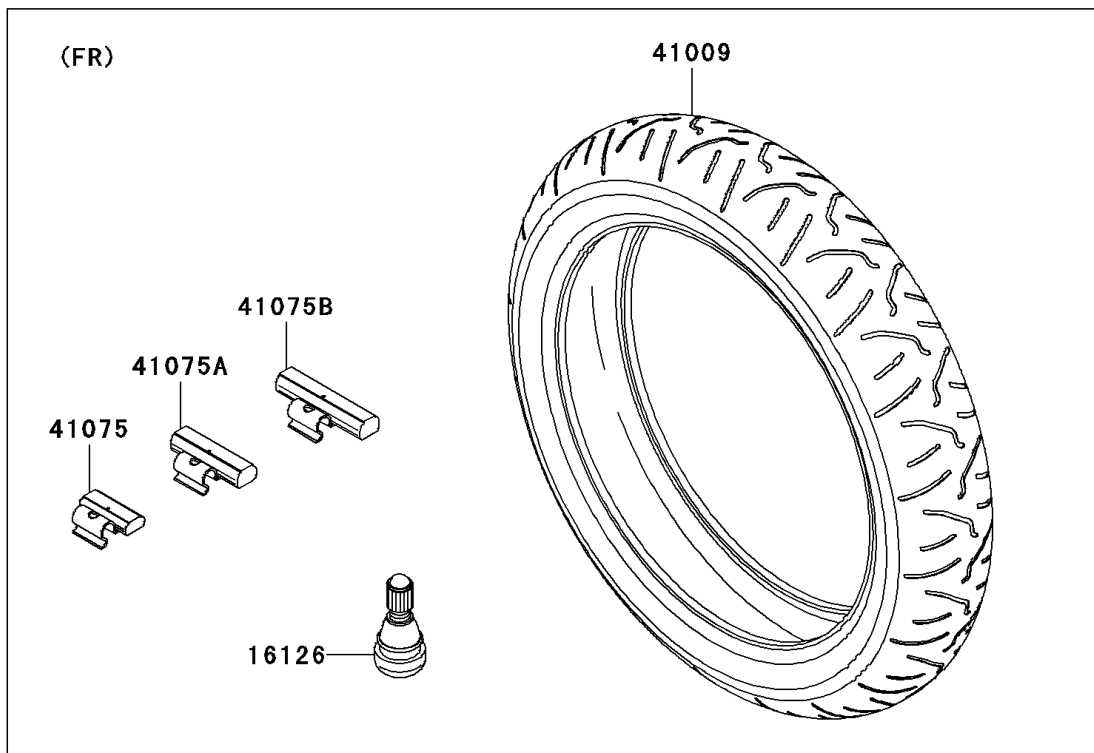

2006 NINJA® ZX™-6R PARTS DIAGRAM

Tires

F2210

2006 NINJA® ZX™-6R PARTS LIST

Tires

ITEM NAME	PART NUMBER	QUANTITY
VALVE,TIRE (Ref # 16126)	16126-1140	1
TIRE,FR,120/65ZR17(56W),BT014F (Ref # 41009)	41009-0054	1
TIRE,RR,180/55ZR17(73W),BT014R (Ref # 41009A)	41009-0055	1
BALANCER-WHEEL,10G,SILVER (Ref # 41075)	41075-0007	1
BALANCER-WHEEL,20G,SILVER (Ref # 41075A)	41075-0008	1
BALANCER-WHEEL,30G,SILVER (Ref # 41075B)	41075-0009	1