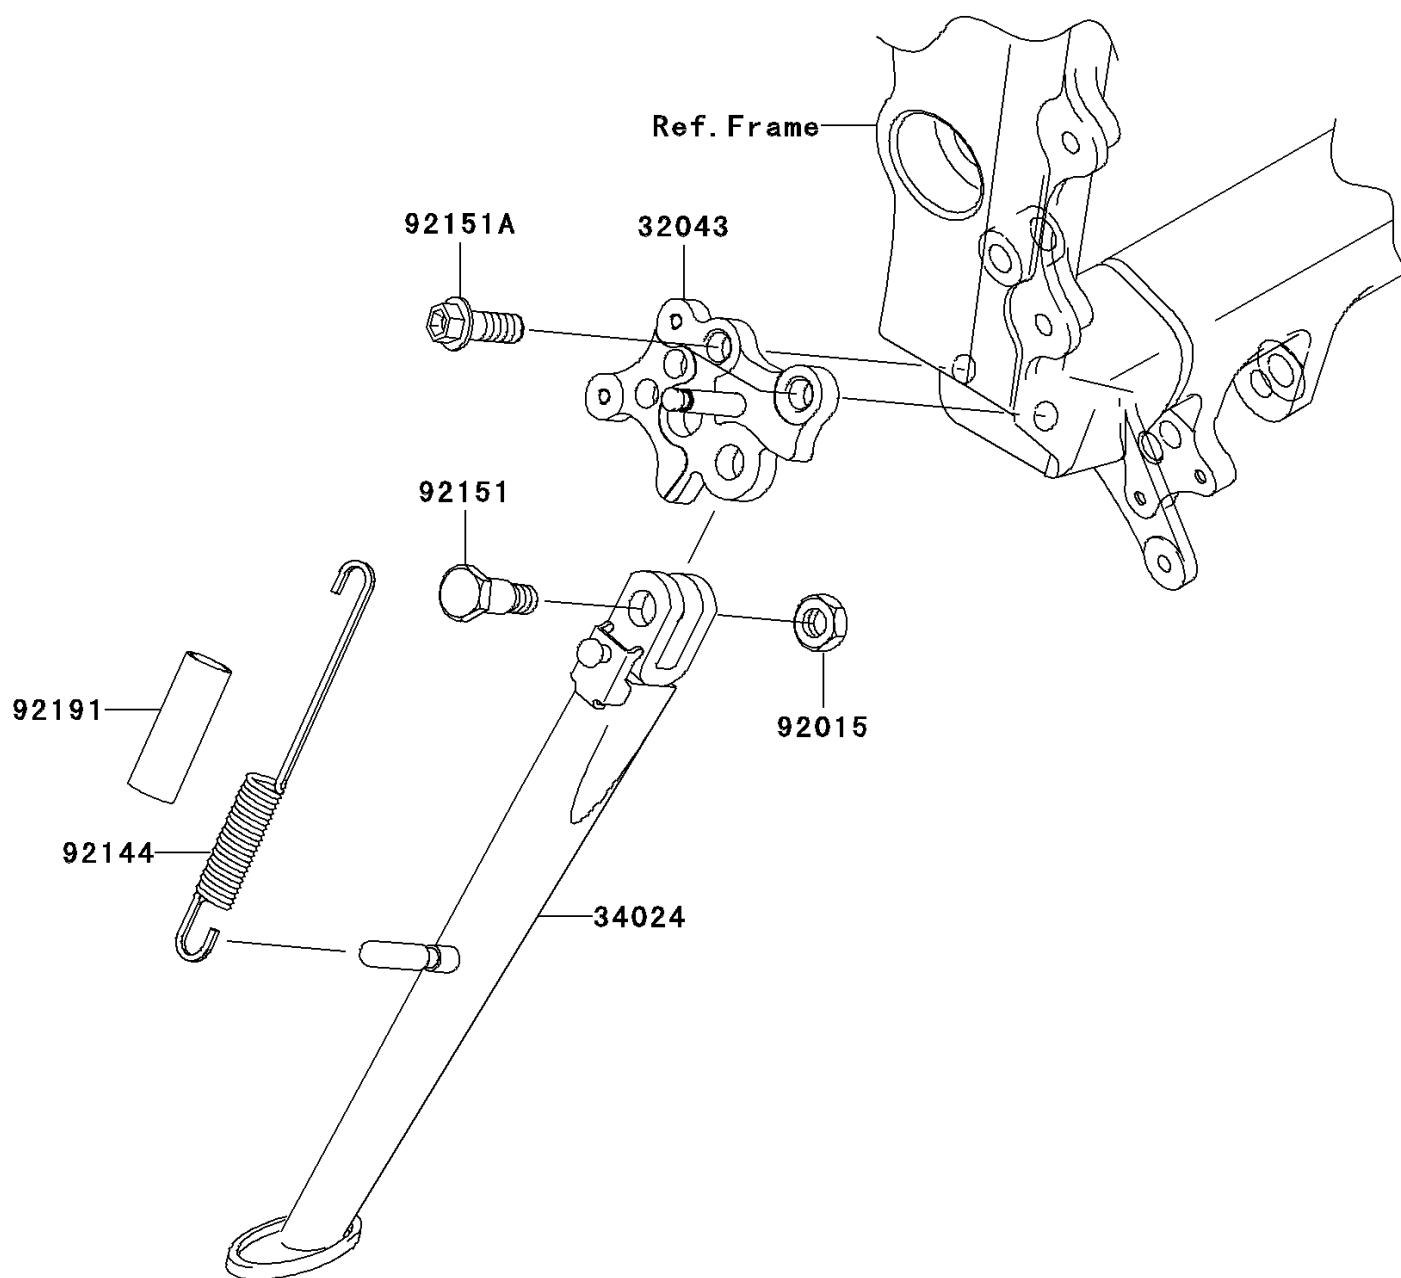

2006 NINJA® ZX™-6R PARTS DIAGRAM

Stand(s)

F2190

2006 NINJA® ZX™-6R PARTS LIST

Stand(s)

ITEM NAME	PART NUMBER	QUANTITY
BRACKET-STAND (Ref # 32043)	32043-1484	1
STAND-SIDE (Ref # 34024)	34024-0001	1
NUT,LOCK,10MM,BLACK (Ref # 92015)	92015-1188	1
SPRING,SIDE STAND (Ref # 92144)	92144-1818	1
BOLT,SIDE STAND (Ref # 92151)	92151-1797	1
BOLT,FLANGED,10X25 (Ref # 92151A)	92151-1802	1
TUBE,13X16X60 (Ref # 92191)	92191-1001	1