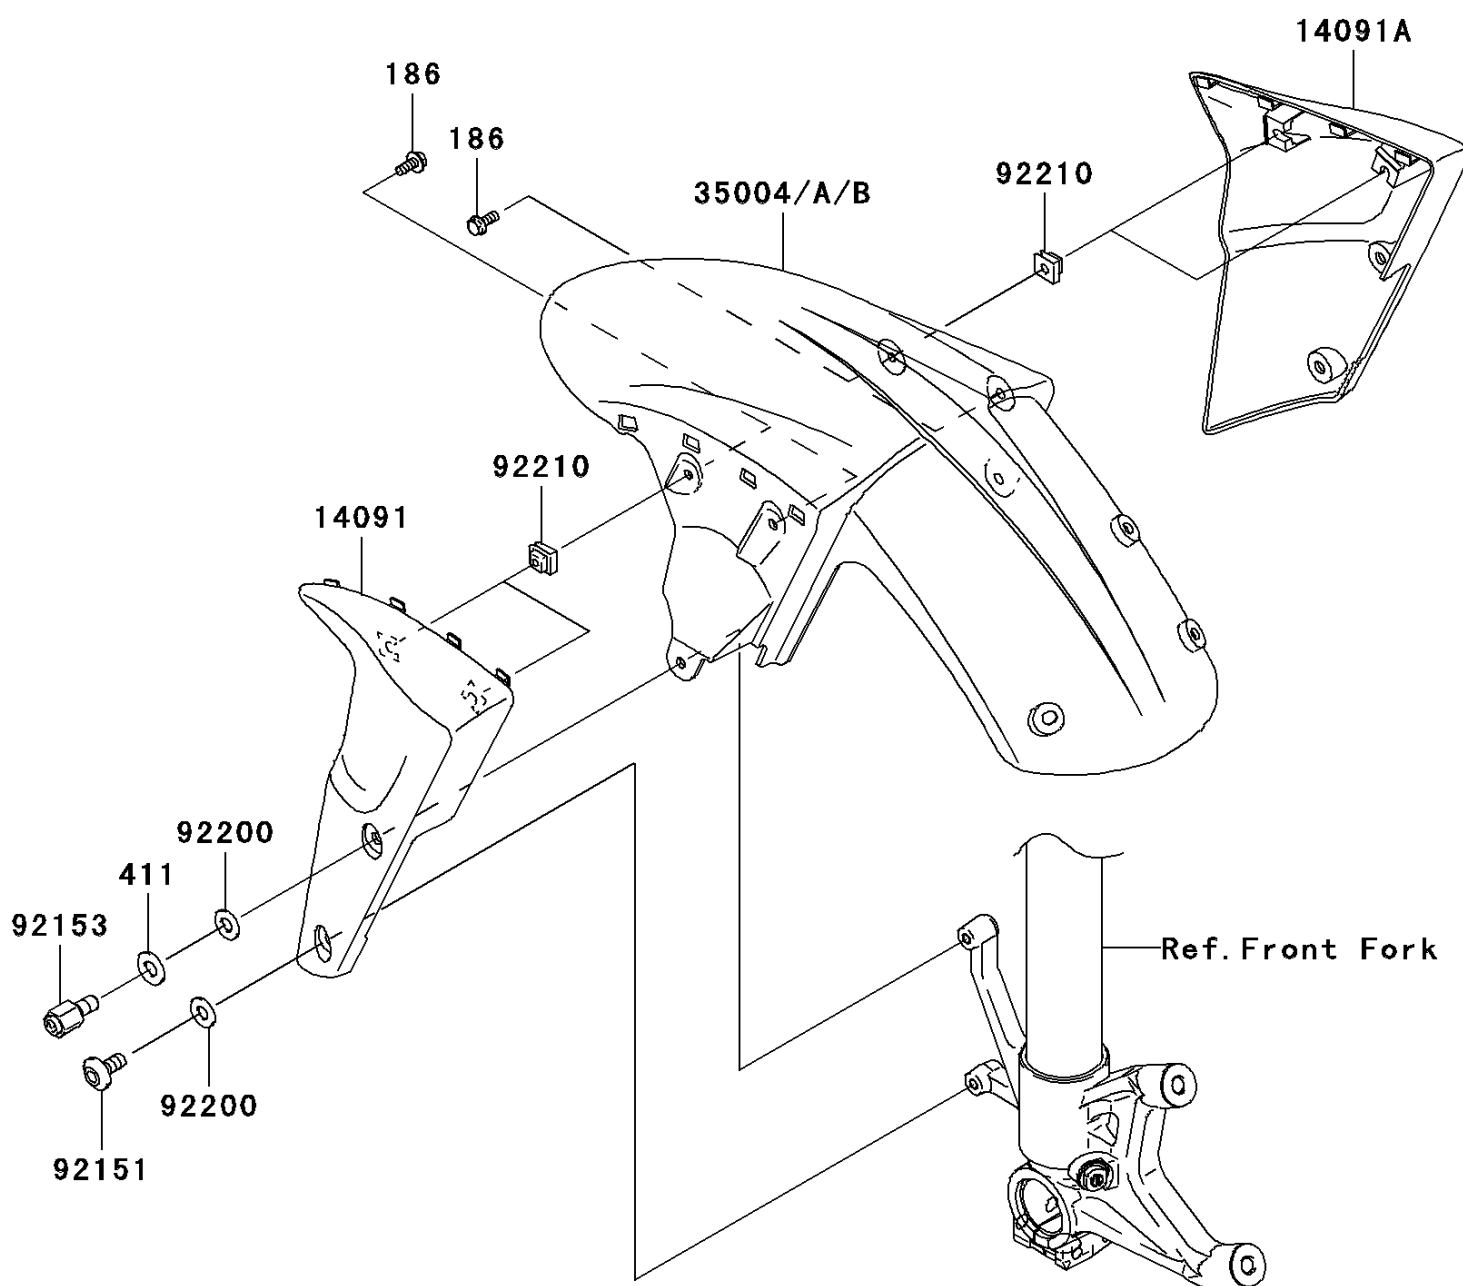

2006 NINJA® ZX™-6R PARTS DIAGRAM

Front Fender(s)

F2171

2006 NINJA® ZX™-6R PARTS LIST

Front Fender(s)

ITEM NAME	PART NUMBER	QUANTITY
BOLT-UPSET-WP,5X14 (Ref # 186)	186L0514	1
WASHER-PLAIN,6MM,BLACK (Ref # 411)	411F0600	1
COVER,FRONT FENDER,LH,F.BLACK (Ref # 14091)	14091-0103-6Z	1
COVER,FRONT FENDER,RH,F.BLACK (Ref # 14091A)	14091-0104-6Z	1
FENDER-FRONT,EBONY (Ref # 35004)	35004-0034-H8	1
FENDER-FRONT,BLUE (Ref # 35004A)	35004-0034-10E	1
FENDER-FRONT,L.GREEN (Ref # 35004B)	35004-0034-777	1
BOLT,SOCKET,6X14 (Ref # 92151)	92151-1654	1
BOLT,6MM (Ref # 92153)	92153-0335	1
WASHER,6.5X14X1 (Ref # 92200)	92200-1388	1
NUT,5MM (Ref # 92210)	92210-1266	1