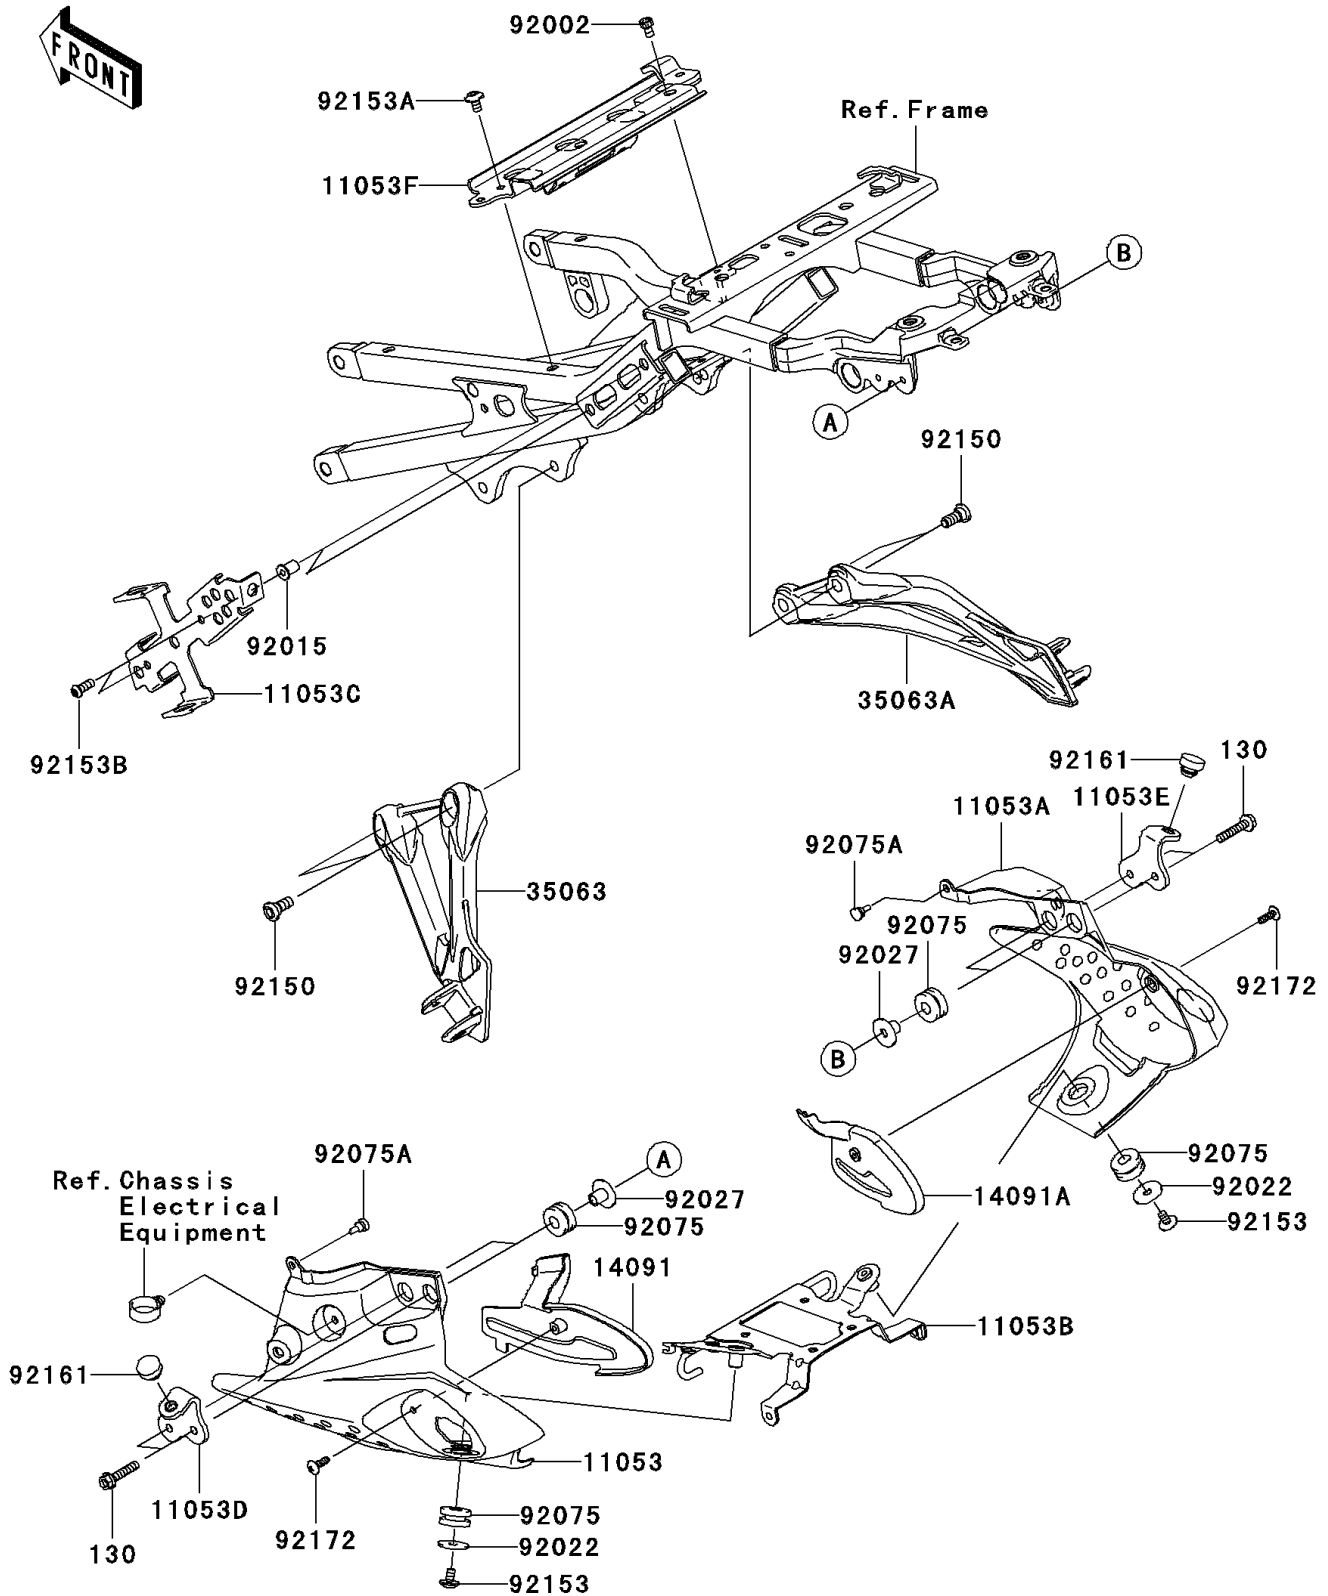

## 2006 NINJA® ZX™-6R PARTS DIAGRAM

Frame Fittings

F2131

## 2006 NINJA® ZX™-6R PARTS LIST

### Frame Fittings

ITEM NAME	PART NUMBER	QUANTITY
BOLT-FLANGED,6X30 (Ref # 130)	130L0630	1
BRACKET,REAR SIGNAL LAMP,LH (Ref # 11053)	11053-1404	1
BRACKET,REAR SIGNAL LAMP,RH (Ref # 11053A)	11053-1405	1
BRACKET,REAR FLAP (Ref # 11053B)	11053-1538	1
BRACKET,RELAY BOX (Ref # 11053C)	11053-1664	1
BRACKET,LH (Ref # 11053D)	11053-1701	1
BRACKET,RH (Ref # 11053E)	11053-1702	1
BRACKET,FRONT SEAT (Ref # 11053F)	11053-1721	1
COVER,REAR SIGNAL LAMP,LH (Ref # 14091)	14091-0362	1
COVER,REAR SIGNAL LAMP,RH (Ref # 14091A)	14091-0363	1
STAY,RR,LH (Ref # 35063)	35063-0144	1
STAY,RR,RH (Ref # 35063A)	35063-0145	1
BOLT,SOCKET,6X14 (Ref # 92002)	92002-1175	1
NUT,WELL,5MM (Ref # 92015)	92015-1757	1
WASHER,7X24X1.6 (Ref # 92022)	92022-1160	1
COLLAR,L=13.1,BLACK (Ref # 92027)	92027-1450	1
DAMPER (Ref # 92075)	92075-1690	1
DAMPER (Ref # 92075A)	92075-1808	1
BOLT,SOCKET,8X20 (Ref # 92150)	92150-1760	1
BOLT,SOCKET,6X10 (Ref # 92153)	92153-0410	1
BOLT,6X18 (Ref # 92153A)	92153-0816	1
BOLT,SOCKET,5X16 (Ref # 92153B)	92153-1244	1
DAMPER (Ref # 92161)	92161-0046	1
SCREW,TAPPING,5X16 (Ref # 92172)	92172-0175	1