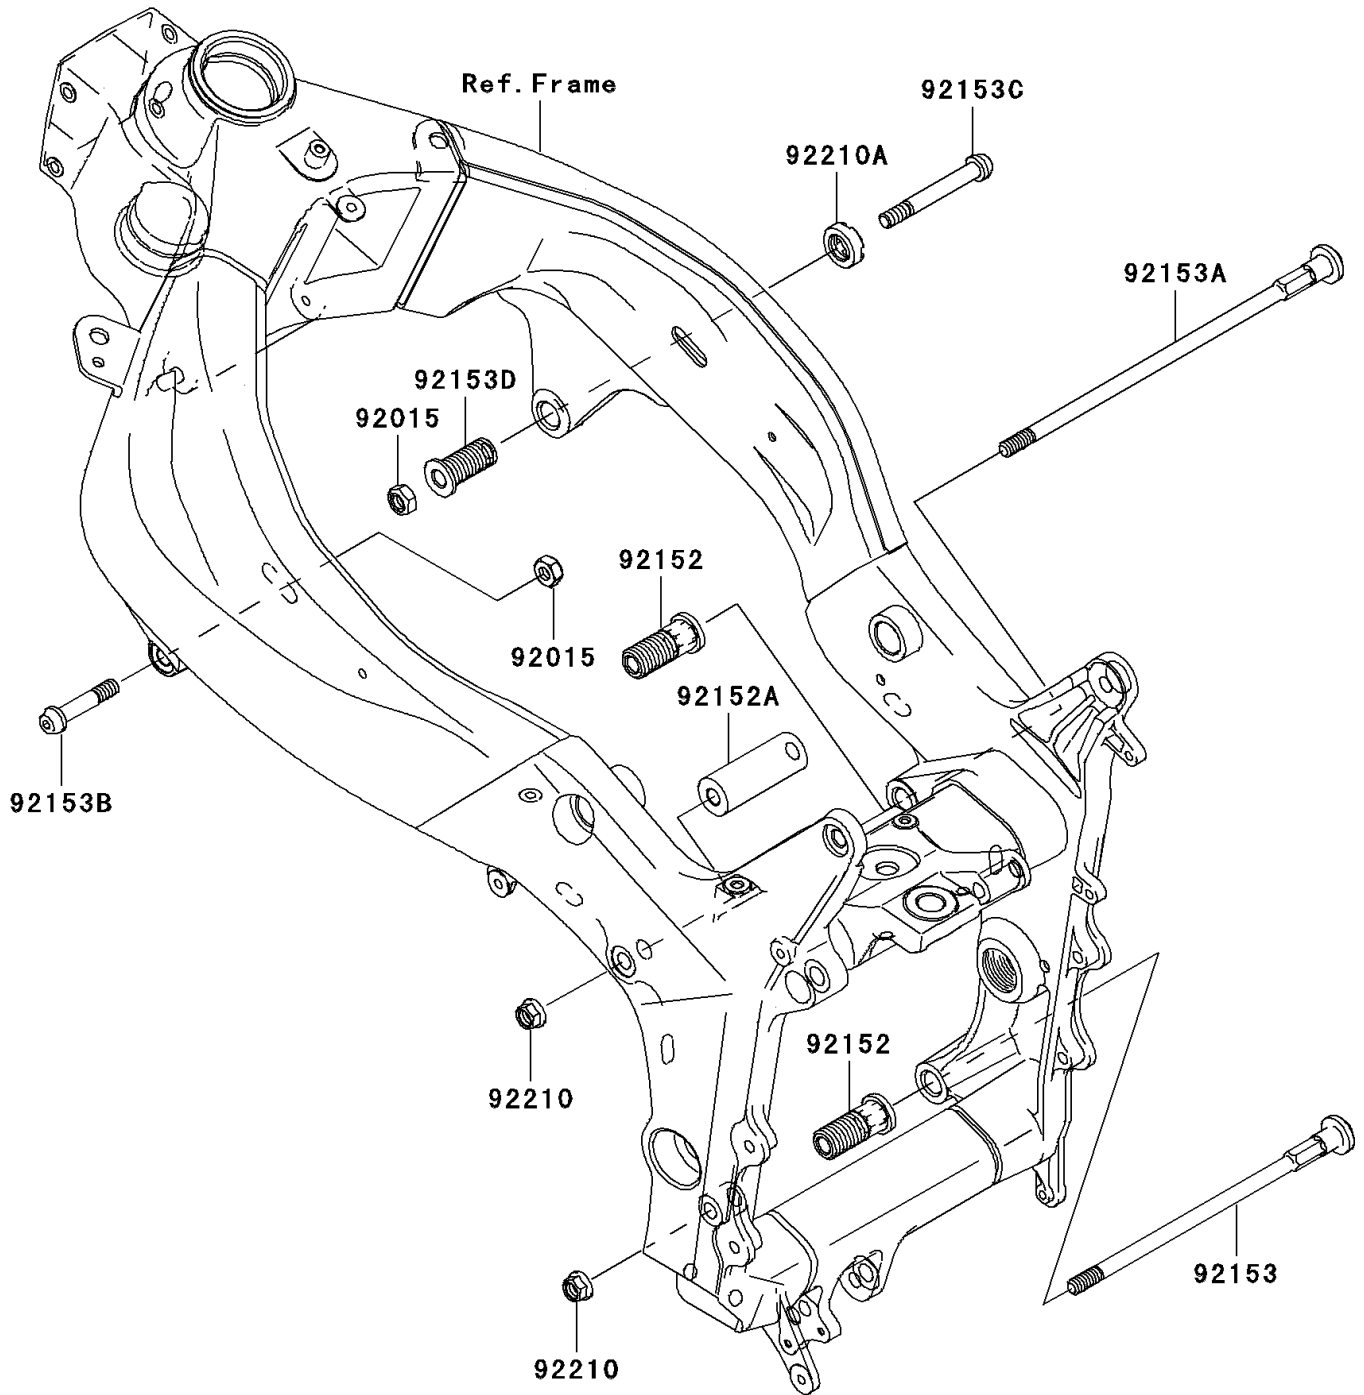

## 2006 NINJA® ZX™-6R PARTS DIAGRAM

Engine Mount

F2122

## 2006 NINJA® ZX™-6R PARTS LIST

Engine Mount

ITEM NAME	PART NUMBER	QUANTITY
NUT,LOCK,10MM,BLACK (Ref # 92015)	92015-1189	1
COLLAR,ENGINE MOUNT (Ref # 92152)	92152-0076	1
COLLAR,10.5X26X70 (Ref # 92152A)	92152-1062	1
BOLT,SOCKET,10X233 (Ref # 92153)	92153-0814	1
BOLT,SOCKET,10X285.5 (Ref # 92153A)	92153-0815	1
BOLT,SOCKET,10X50 (Ref # 92153B)	92153-0858	1
BOLT,SOCKET,10X80 (Ref # 92153C)	92153-0924	1
BOLT,ENGINE MOUNT,18MM (Ref # 92153D)	92153-1098	1
NUT,LOCK,FLANGED,10MM (Ref # 92210)	92210-1139	1
NUT,CASTLE,18MM (Ref # 92210A)	92210-1390	1