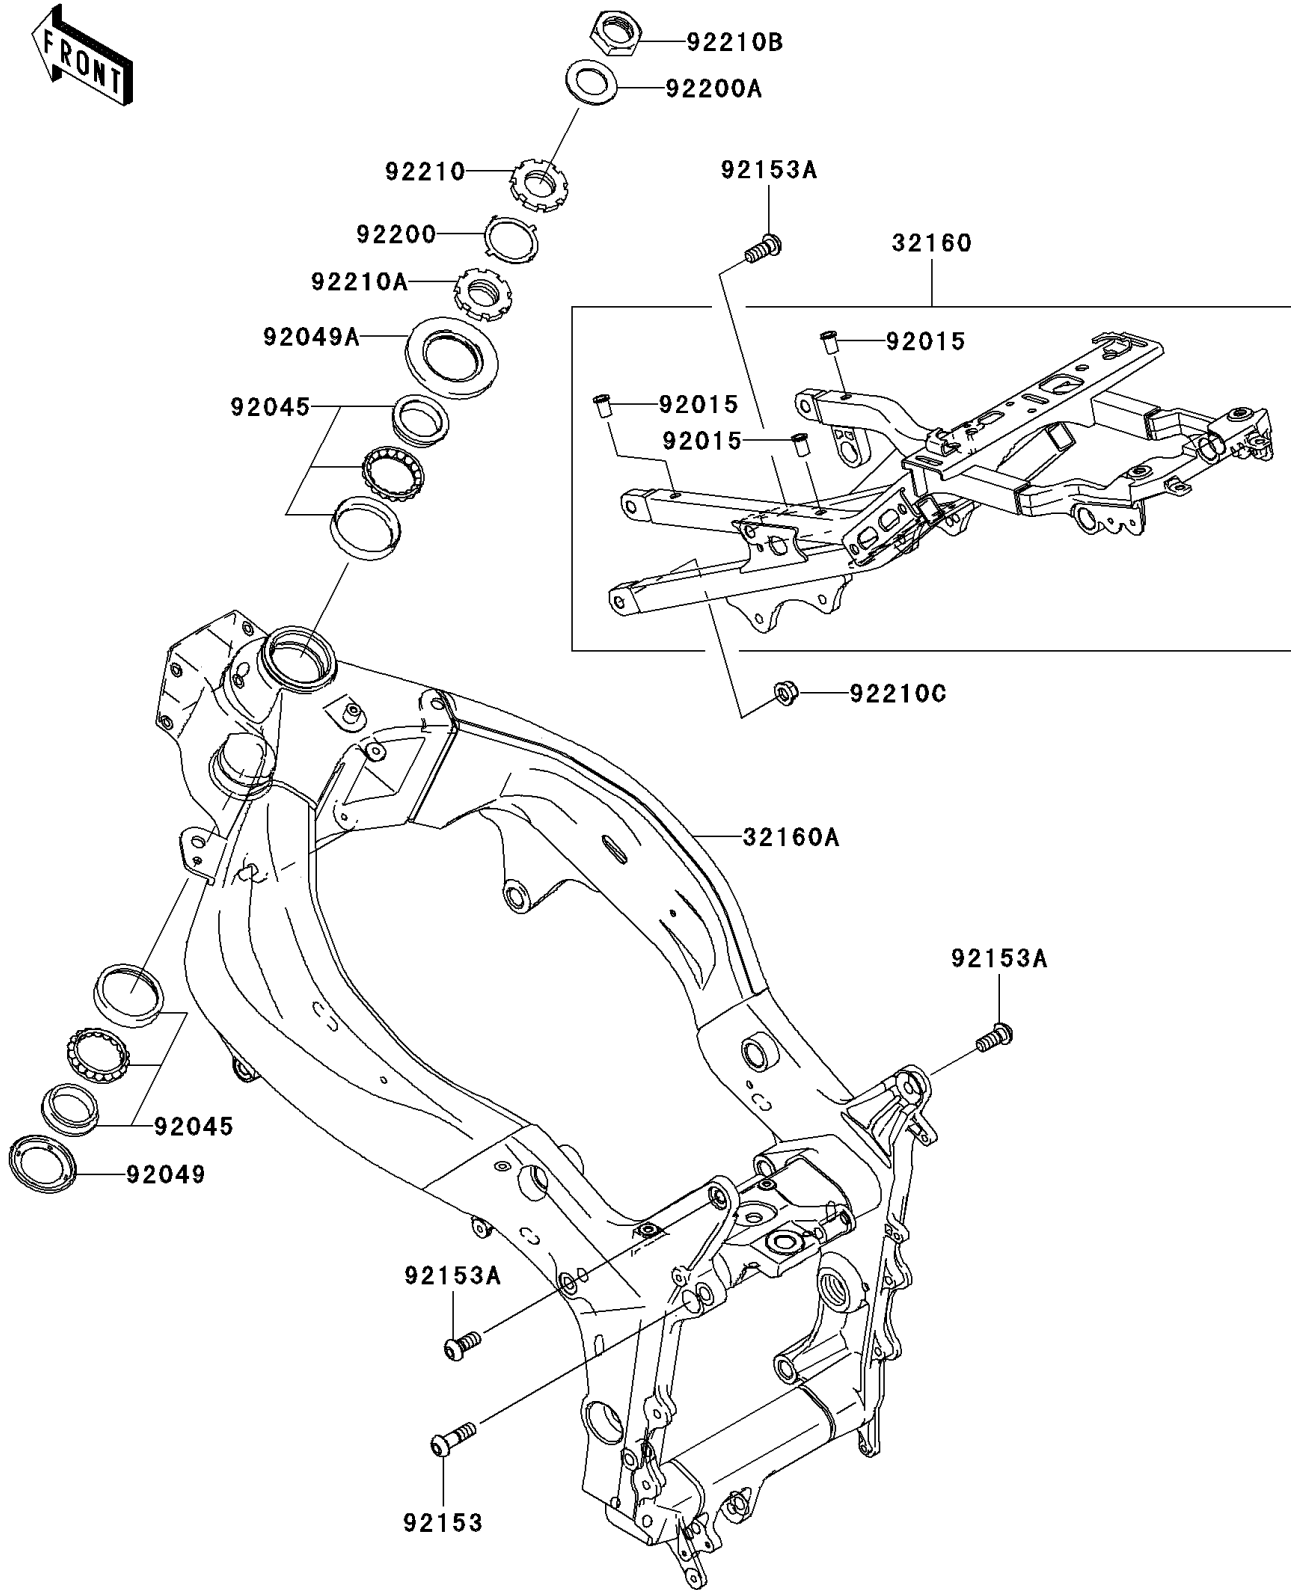

2006 NINJA® ZX™-6R PARTS DIAGRAM

Frame

F2120

2006 NINJA® ZX™-6R PARTS LIST

Frame

ITEM NAME	PART NUMBER	QUANTITY
FRAME-COMP,RR,F.S.BLACK (Ref # 32160)	32160-0085-8F	1
FRAME-COMP,FR,F.S.BLACK (Ref # 32160A)	32160-0113-8F	1
NUT,POP,6MM,L=15 (Ref # 92015)	92015-1791	1
BEARING-BALL,SF07A17PX1V1 (Ref # 92045)	92045-1384	1
SEAL-OIL,DS35X55X4 (Ref # 92049)	92049-0022	1
SEAL-OIL,XXH 43 75 6.4J (Ref # 92049A)	92049-1382	1
BOLT,SOCKET,10X35 (Ref # 92153)	92153-0813	1
BOLT,SOCKET,10X25 (Ref # 92153A)	92153-0945	1
WASHER (Ref # 92200)	92200-0036	1
WASHER,28.5X42X1.6 (Ref # 92200A)	92200-0209	1
NUT,35MM (Ref # 92210)	92210-0095	1
NUT,35MM (Ref # 92210A)	92210-0096	1
NUT,28MM (Ref # 92210B)	92210-0209	1
NUT,LOCK,FLANGED,10MM (Ref # 92210C)	92210-1080	1