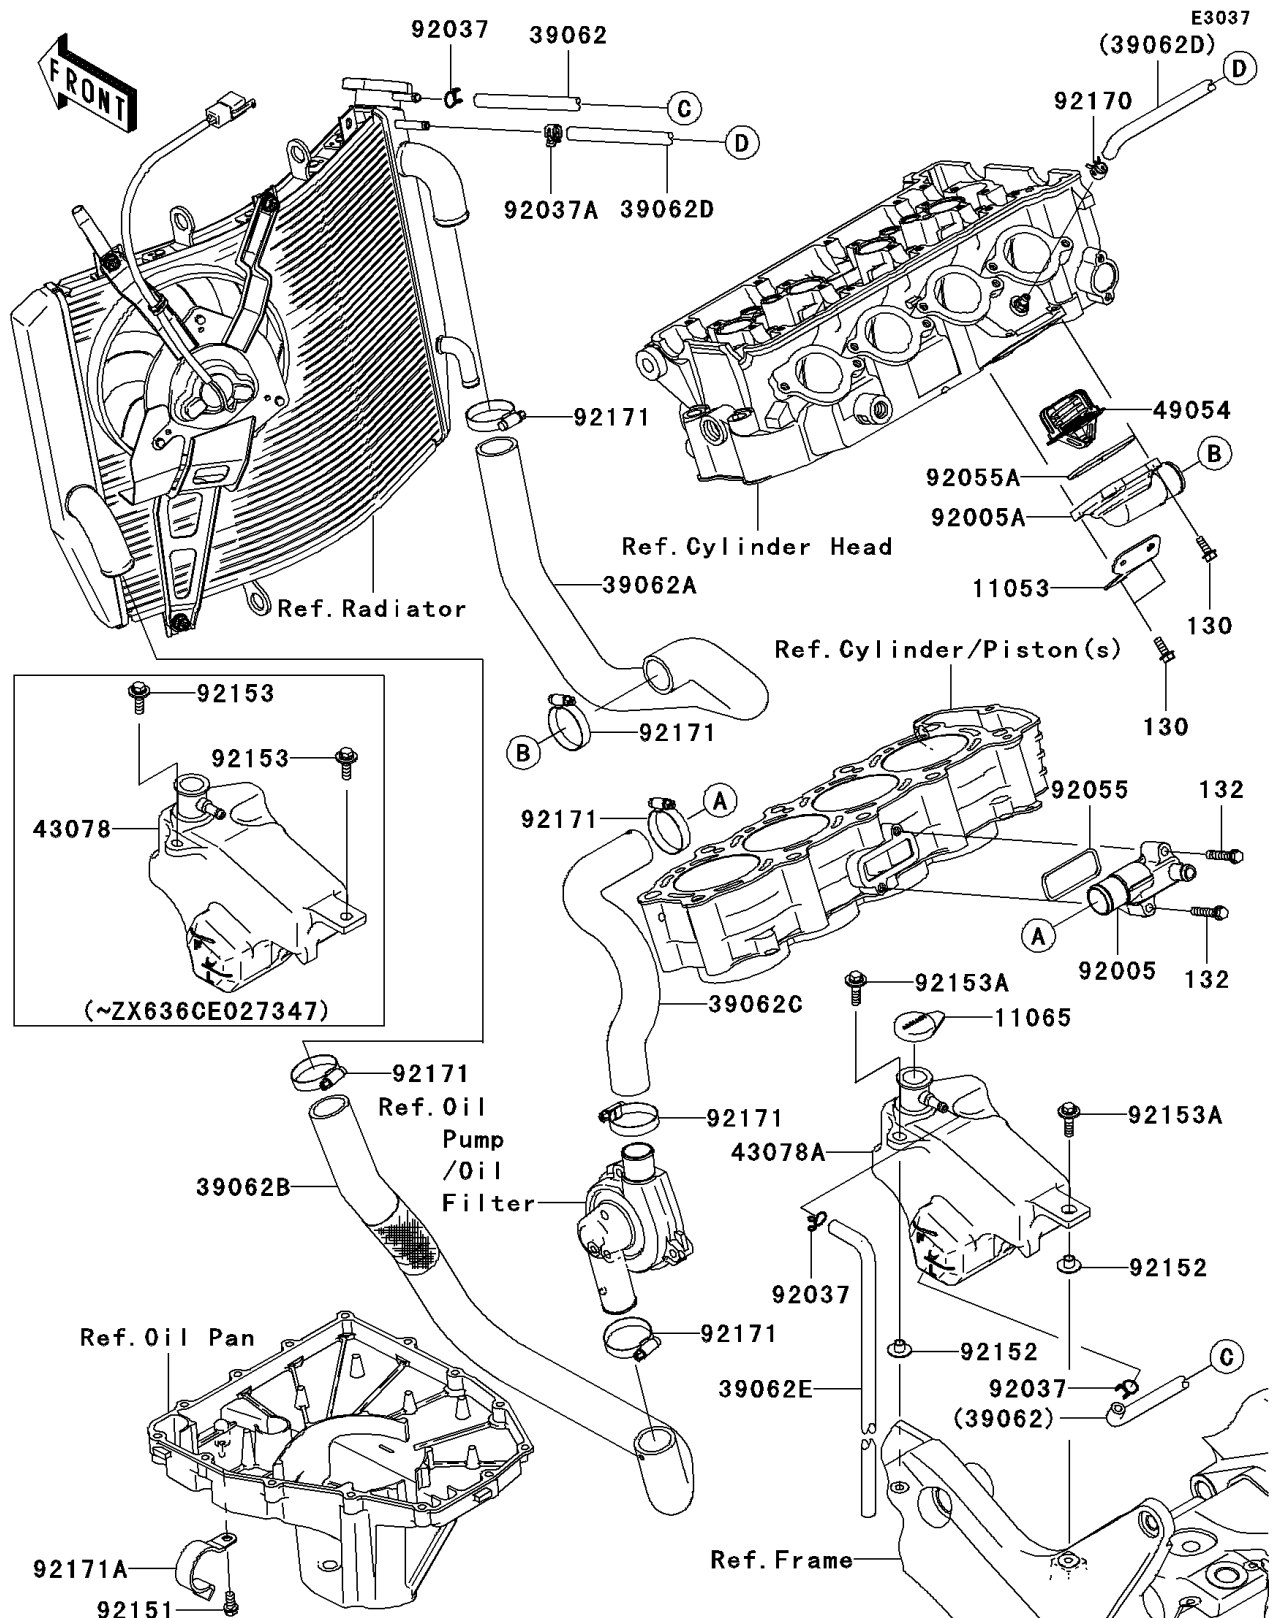

2006 NINJA® ZX™-6R PARTS DIAGRAM

Water Pipe

2006 NINJA® ZX™-6R PARTS LIST

Water Pipe

ITEM NAME	PART NUMBER	QUANTITY
BOLT-FLANGED,5X14 (Ref # 130)	130J0514	1
BOLT-FLANGED-SMALL,6X30 (Ref # 132)	132J0630	1
BRACKET (Ref # 11053)	11053-1712	1
CAP,COOLANT (Ref # 11065)	11065-1093	1
HOSE-COOLING,5.5X10.5X717 (Ref # 39062)	39062-0015	1
HOSE-COOLING,THERMO-RAD (Ref # 39062A)	39062-0070	1
HOSE-COOLING,RAD-W.PUMP (Ref # 39062B)	39062-0071	1
HOSE-COOLING,W.PUMP-CYLINDER (Ref # 39062C)	39062-0072	1
HOSE-COOLING,RAD-HEAD (Ref # 39062D)	39062-0078	1
HOSE-COOLING,5.5X10.5X550 (Ref # 39062E)	39062-1208	1
RESERVOIR (Ref # 43078)	43078-0022	1
RESERVOIR (Ref # 43078A)	43078-0032	1
THERMOSTAT (Ref # 49054)	49054-1067	1
FITTING (Ref # 92005)	92005-0028	1
FITTING,THERMO CAP (Ref # 92005A)	92005-1275	1
CLAMP,TUBE (Ref # 92037)	92037-147	1
CLAMP,TUBE (Ref # 92037A)	92037-1505	1
RING-O (Ref # 92055)	92055-1402	1
RING-O,THERMOSTAT CAP (Ref # 92055A)	92055-1699	1
BOLT,6X12 (Ref # 92151)	92151-1133	1
COLLAR (Ref # 92152)	92152-0401	1
BOLT,6X20 (Ref # 92153)	92153-0502	1
BOLT,FLANGED,6X22 (Ref # 92153A)	92153-0950	1
CLAMP (Ref # 92170)	92170-1493	1
CLAMP (Ref # 92171)	92171-0179	1
CLAMP (Ref # 92171A)	92171-0421	1