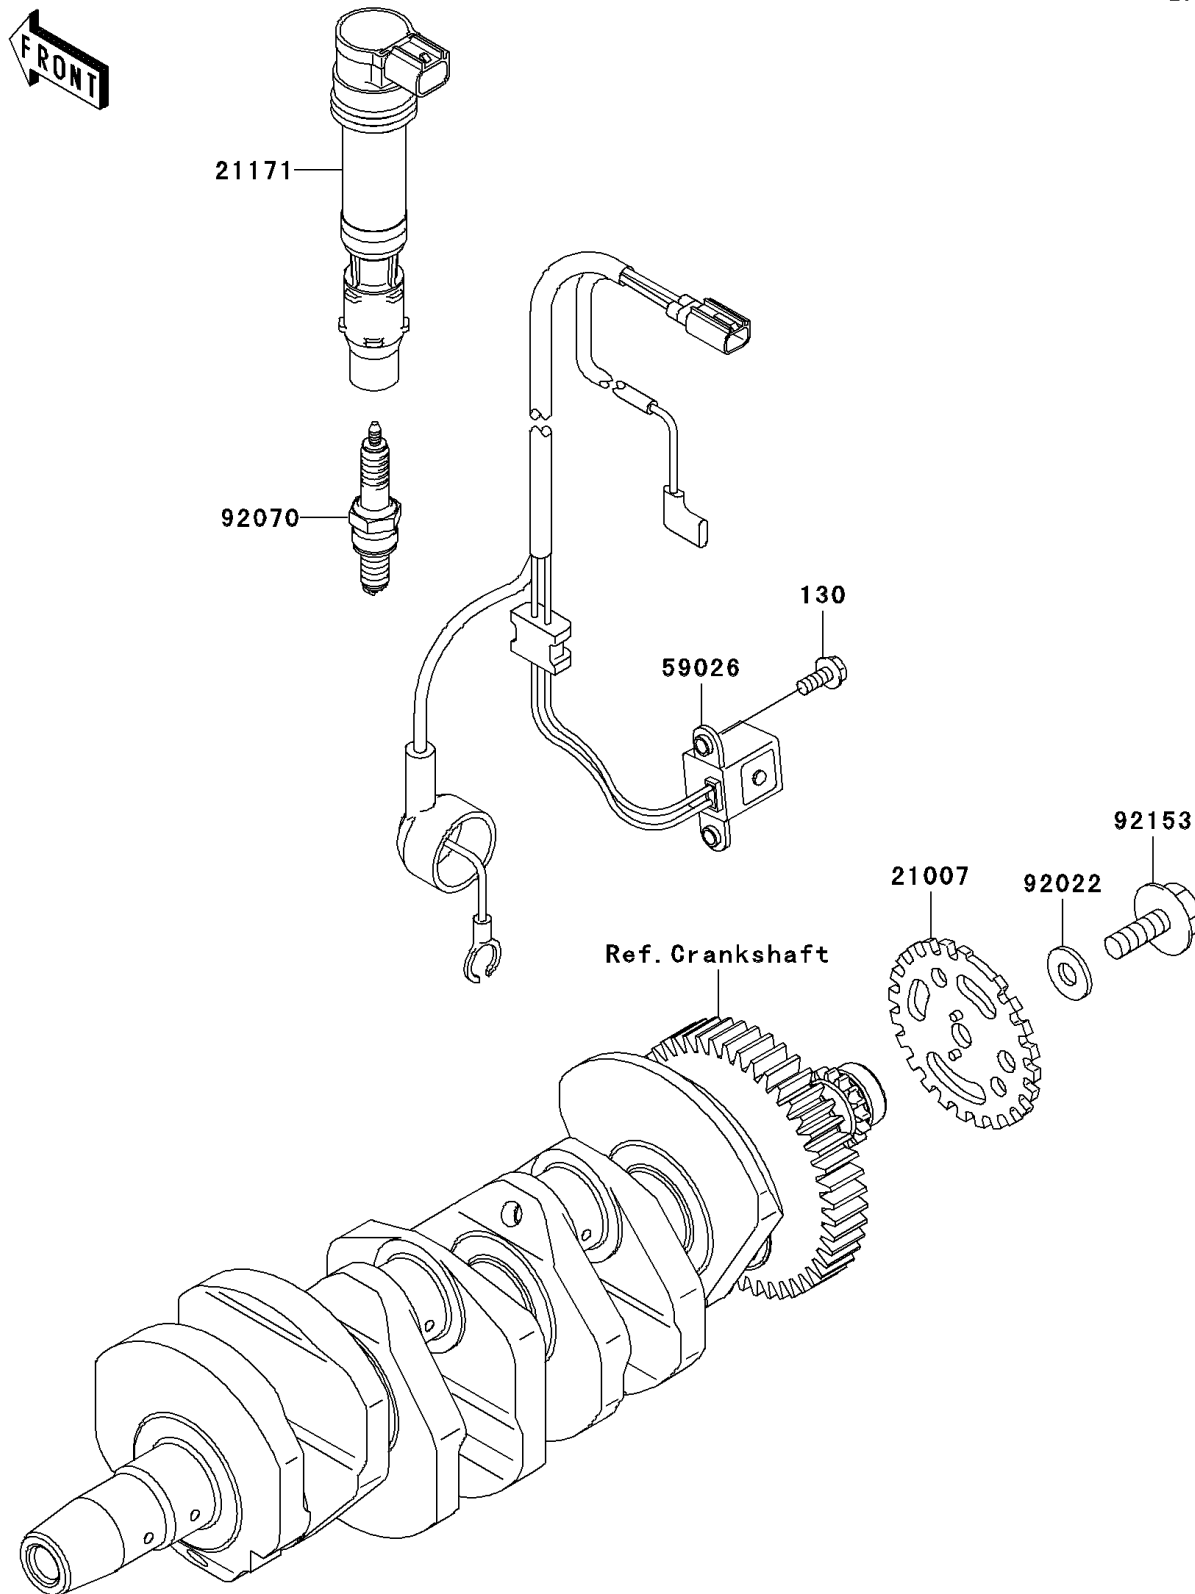

2006 NINJA® ZX™-6R PARTS DIAGRAM

Ignition System

E1830

2006 NINJA® ZX™-6R PARTS LIST

Ignition System

ITEM NAME	PART NUMBER	QUANTITY
BOLT-FLANGED,5X12 (Ref # 130)	130G0512	1
ROTOR,PULSING (Ref # 21007)	21007-0041	1
COIL-ASSY-IGNITION (Ref # 21171)	21171-1282	1
COIL-PULSING (Ref # 59026)	59026-0013	1
WASHER,8.2X19X2 (Ref # 92022)	92022-1533	1
PLUG-SPARK,CR9E(NGK) (Ref # 92070)	92070-1266	1
BOLT,FLANGED,8X23 (Ref # 92153)	92153-0549	1