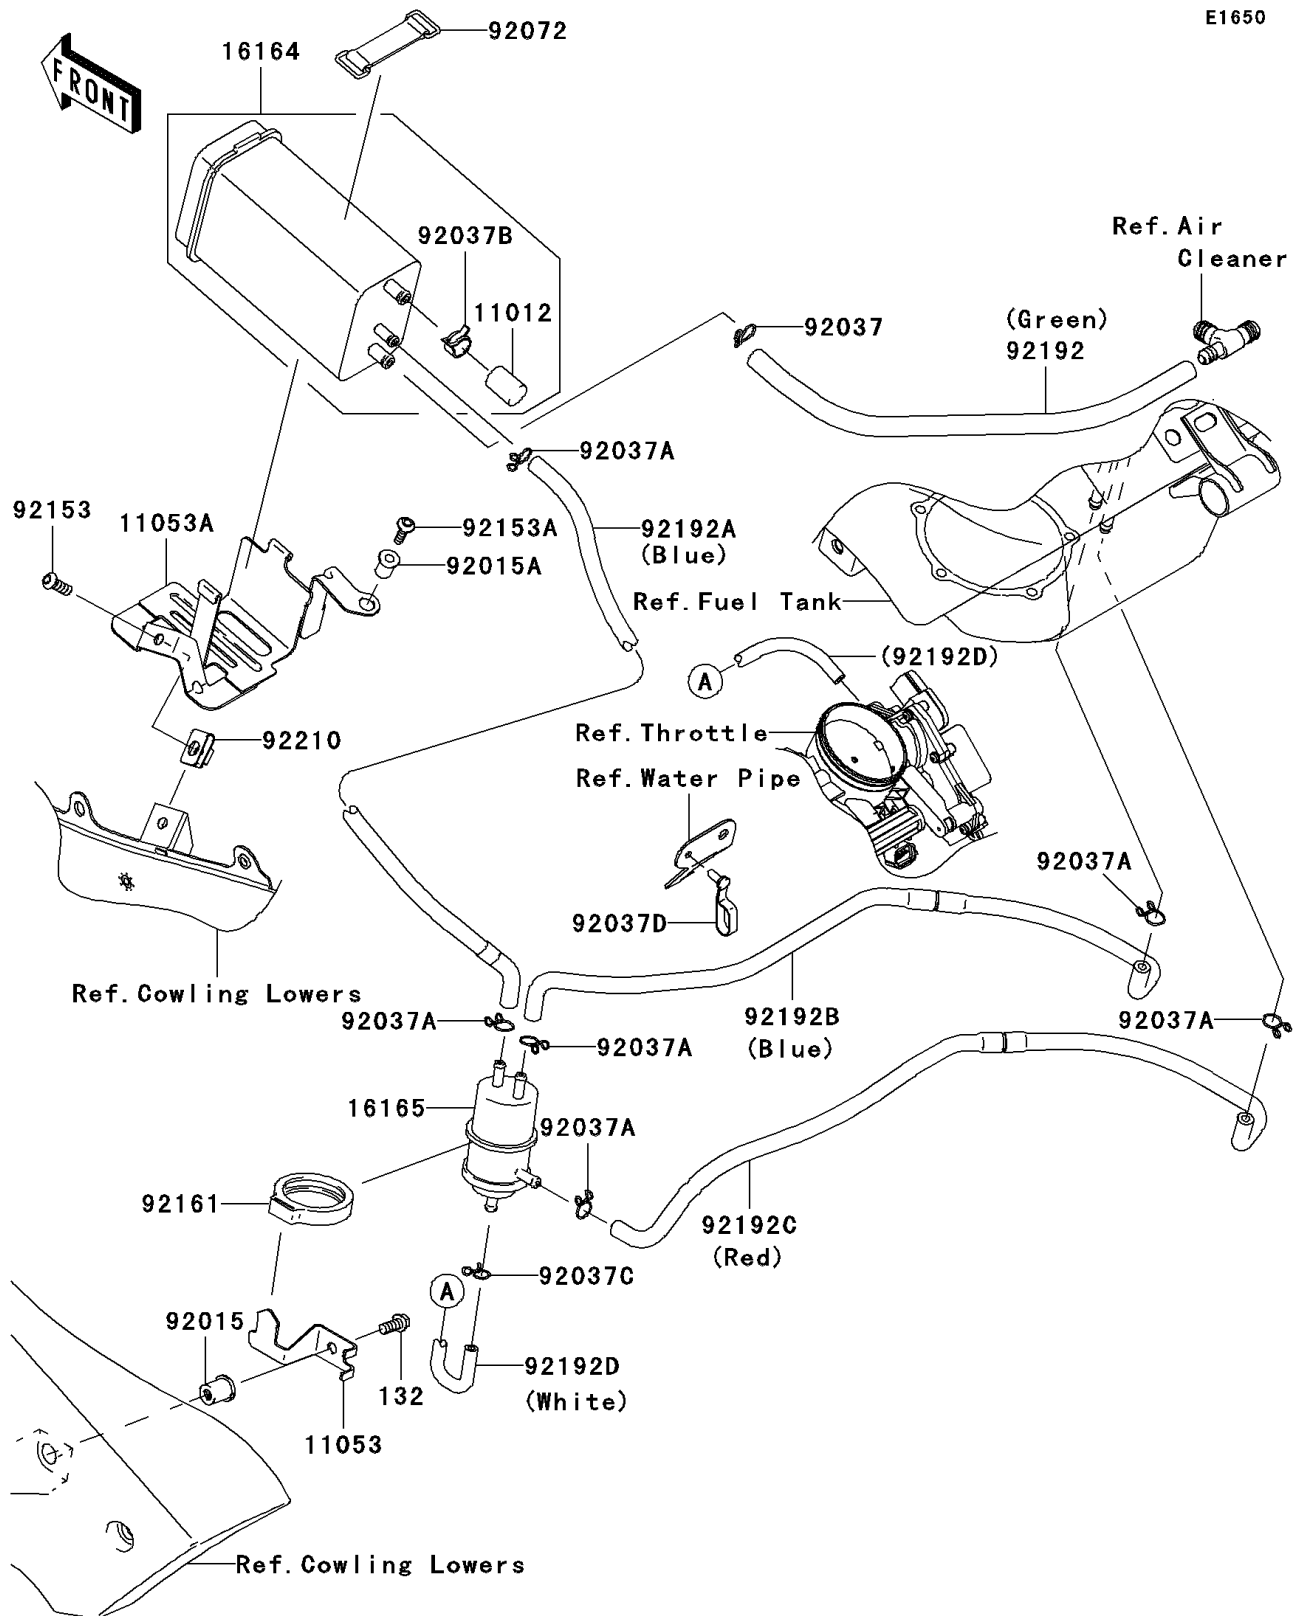

## 2006 NINJA® ZX™-6R PARTS DIAGRAM

Fuel Evaporative System(CA)

E1650

## 2006 NINJA® ZX™-6R PARTS LIST

Fuel Evaporative System(CA)

ITEM NAME	PART NUMBER	QUANTITY
CAP,CANISTER (Ref # 11012)	11012-1388	1
BRACKET (Ref # 11053)	11053-1619	1
BRACKET (Ref # 11053A)	11053-1658	1
CANISTER (Ref # 16164)	16164-1054	1
SEPARATOR (Ref # 16165)	16165-1001	1
NUT (Ref # 92015)	92015-1700	1
NUT,WELL,5MM (Ref # 92015A)	92015-1757	1
CLAMP,HOSE (Ref # 92037)	92037-1104	1
CLAMP,TUBE (Ref # 92037A)	92037-147	1
CLAMP,CANISTER (Ref # 92037B)	92037-1512	1
CLAMP (Ref # 92037C)	92037-1712	1
CLAMP,SPEED,L=80.5 (Ref # 92037D)	92037-1903	1
BAND,L=50 (Ref # 92072)	92072-1419	1
BOLT,SOCKET,6X16 (Ref # 92153)	92153-0404	1
BOLT,SOCKET,5X16 (Ref # 92153A)	92153-1244	1
DAMPER (Ref # 92161)	92161-0239	1
TUBE,CANISTER-FITTING,GREEN (Ref # 92192)	92192-0169	1
TUBE,SEPARATOR-CANISTER,BLUE (Ref # 92192A)	92192-0170	1
TUBE,SEPARATOR-TANK,BLUE (Ref # 92192B)	92192-0171	1
TUBE,SEPARATOR-TANK,RED (Ref # 92192C)	92192-0173	1
TUBE,THROTTLE-SEPARATOR,WHITE (Ref # 92192D)	92192-0175	1
NUT (Ref # 92210)	92210-0130	1
BOLT-FLANGED-SMALL,6X14 (Ref # 132)	132L0614	1