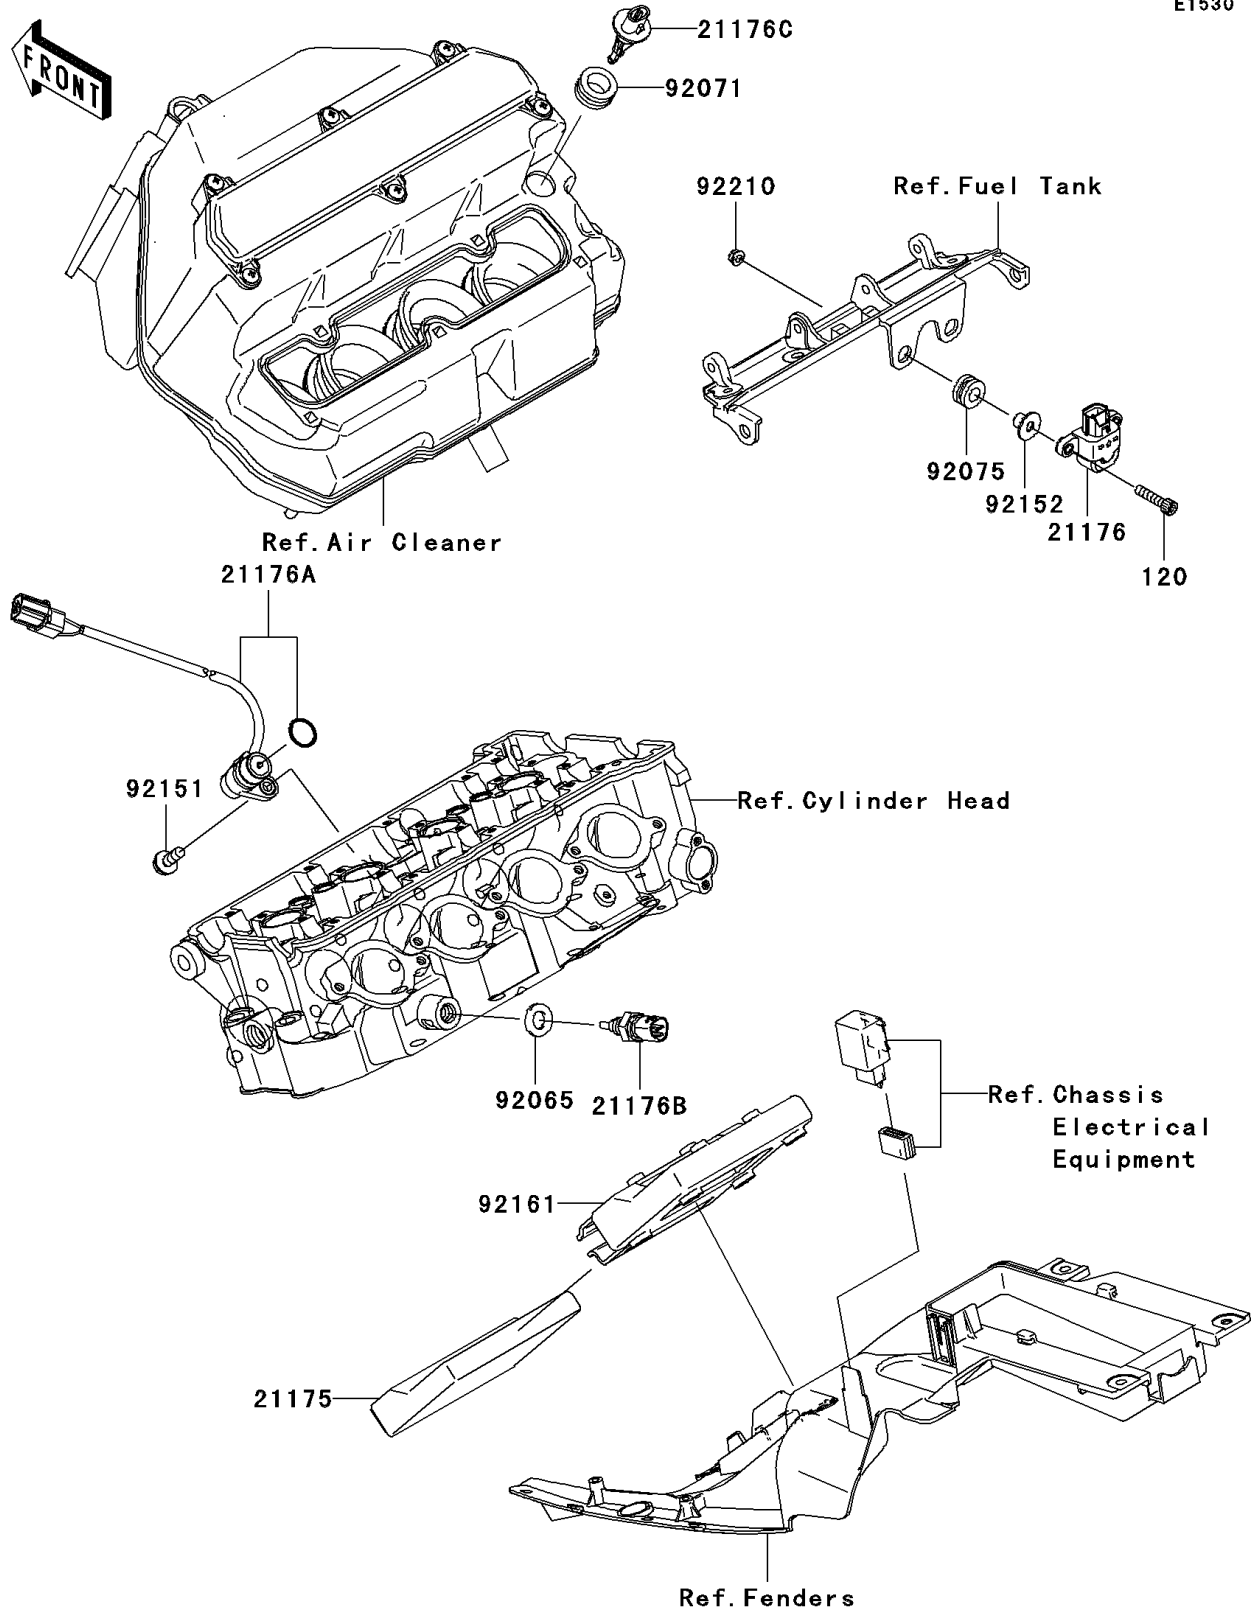

2006 NINJA® ZX™-6R PARTS DIAGRAM

Fuel Injection

E1530

2006 NINJA® ZX™-6R PARTS LIST

Fuel Injection

ITEM NAME	PART NUMBER	QUANTITY
BOLT-SOCKET,5X22 (Ref # 120)	120W0522	1
CONTROL UNIT-ELECTRONIC (Ref # 21175)	21175-0057	1
SENSOR,VEHICLE-DOWN (Ref # 21176)	21176-0026	1
SENSOR,CAM (Ref # 21176A)	21176-0034	1
SENSOR,WATER TEMP (Ref # 21176B)	21176-1120	1
SENSOR,AIR TEMP (Ref # 21176C)	21176-2106	1
GASKET,12X22X2 (Ref # 92065)	92065-097	1
GROMMET (Ref # 92071)	92071-2140	1
DAMPER (Ref # 92075)	92075-1912	1
BOLT,FLANGED,6X16 (Ref # 92151)	92151-1774	1
COLLAR (Ref # 92152)	92152-0134	1
DAMPER (Ref # 92161)	92161-0179	1
NUT,FLANGED,5MM (Ref # 92210)	92210-0007	1