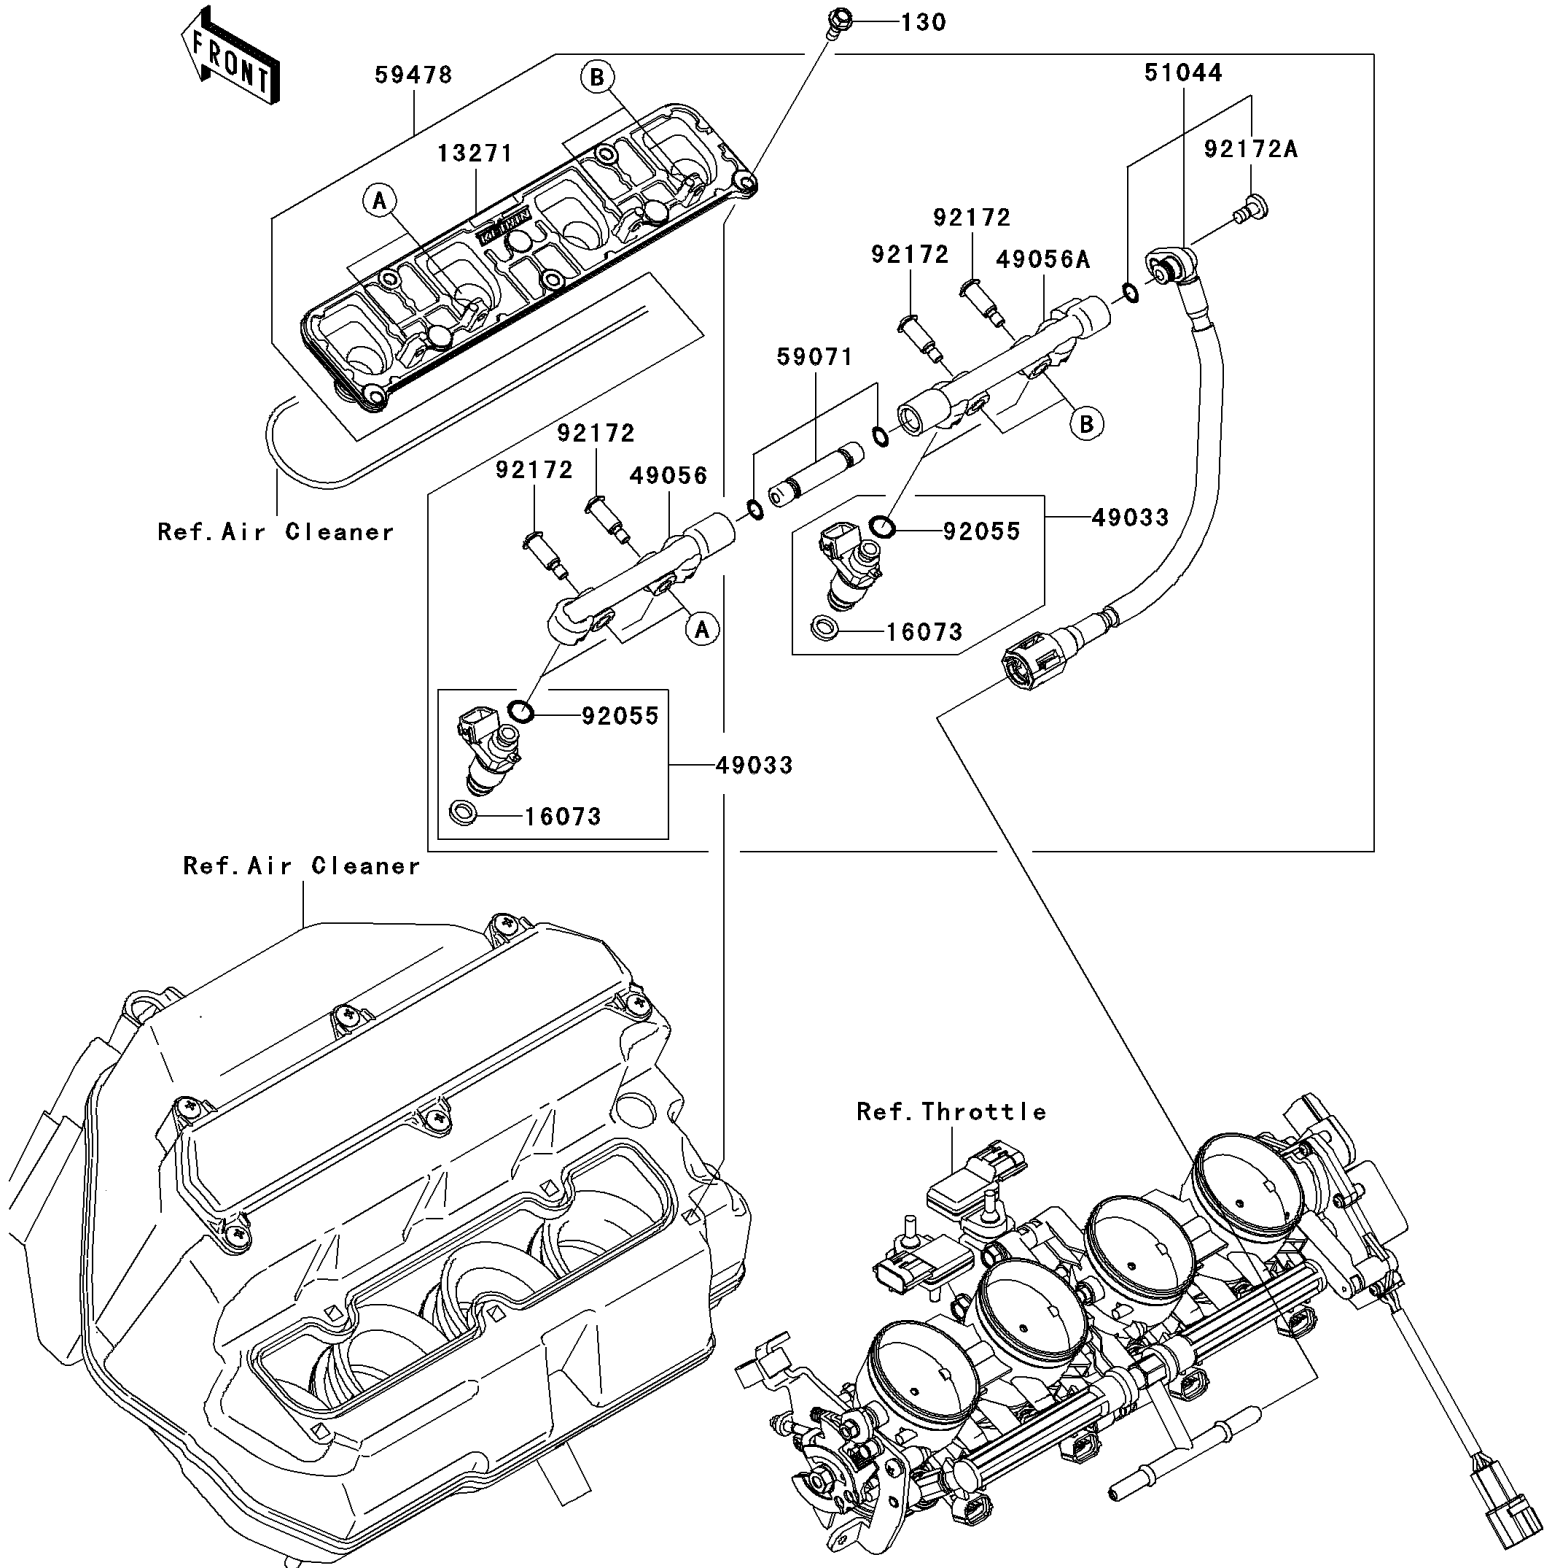

## 2006 NINJA® ZX™-6R PARTS DIAGRAM

Top Feed Injector

E1515

## 2006 NINJA® ZX™-6R PARTS LIST

Top Feed Injector

ITEM NAME	PART NUMBER	QUANTITY
BOLT-FLANGED,5X14 (Ref # 130)	130J0514	1
PLATE (Ref # 13271)	13271-0418	1
INSULATOR (Ref # 16073)	16073-0010	1
NOZZLE-INJECTION,SEAL&RING SET (Ref # 49033)	49033-0009	1
PIPE-INJECTION (Ref # 49056)	49056-0009	1
PIPE-INJECTION (Ref # 49056A)	49056-0010	1
TUBE-ASSY (Ref # 51044)	51044-0020	1
JOINT (Ref # 59071)	59071-0030	1
NOZZLE-ASSY (Ref # 59478)	59478-0003	1
RING-O (Ref # 92055)	92055-0077	1
SCREW,PIPE INJECTION (Ref # 92172)	92172-0064	1
SCREW (Ref # 92172A)	92172-0204	1