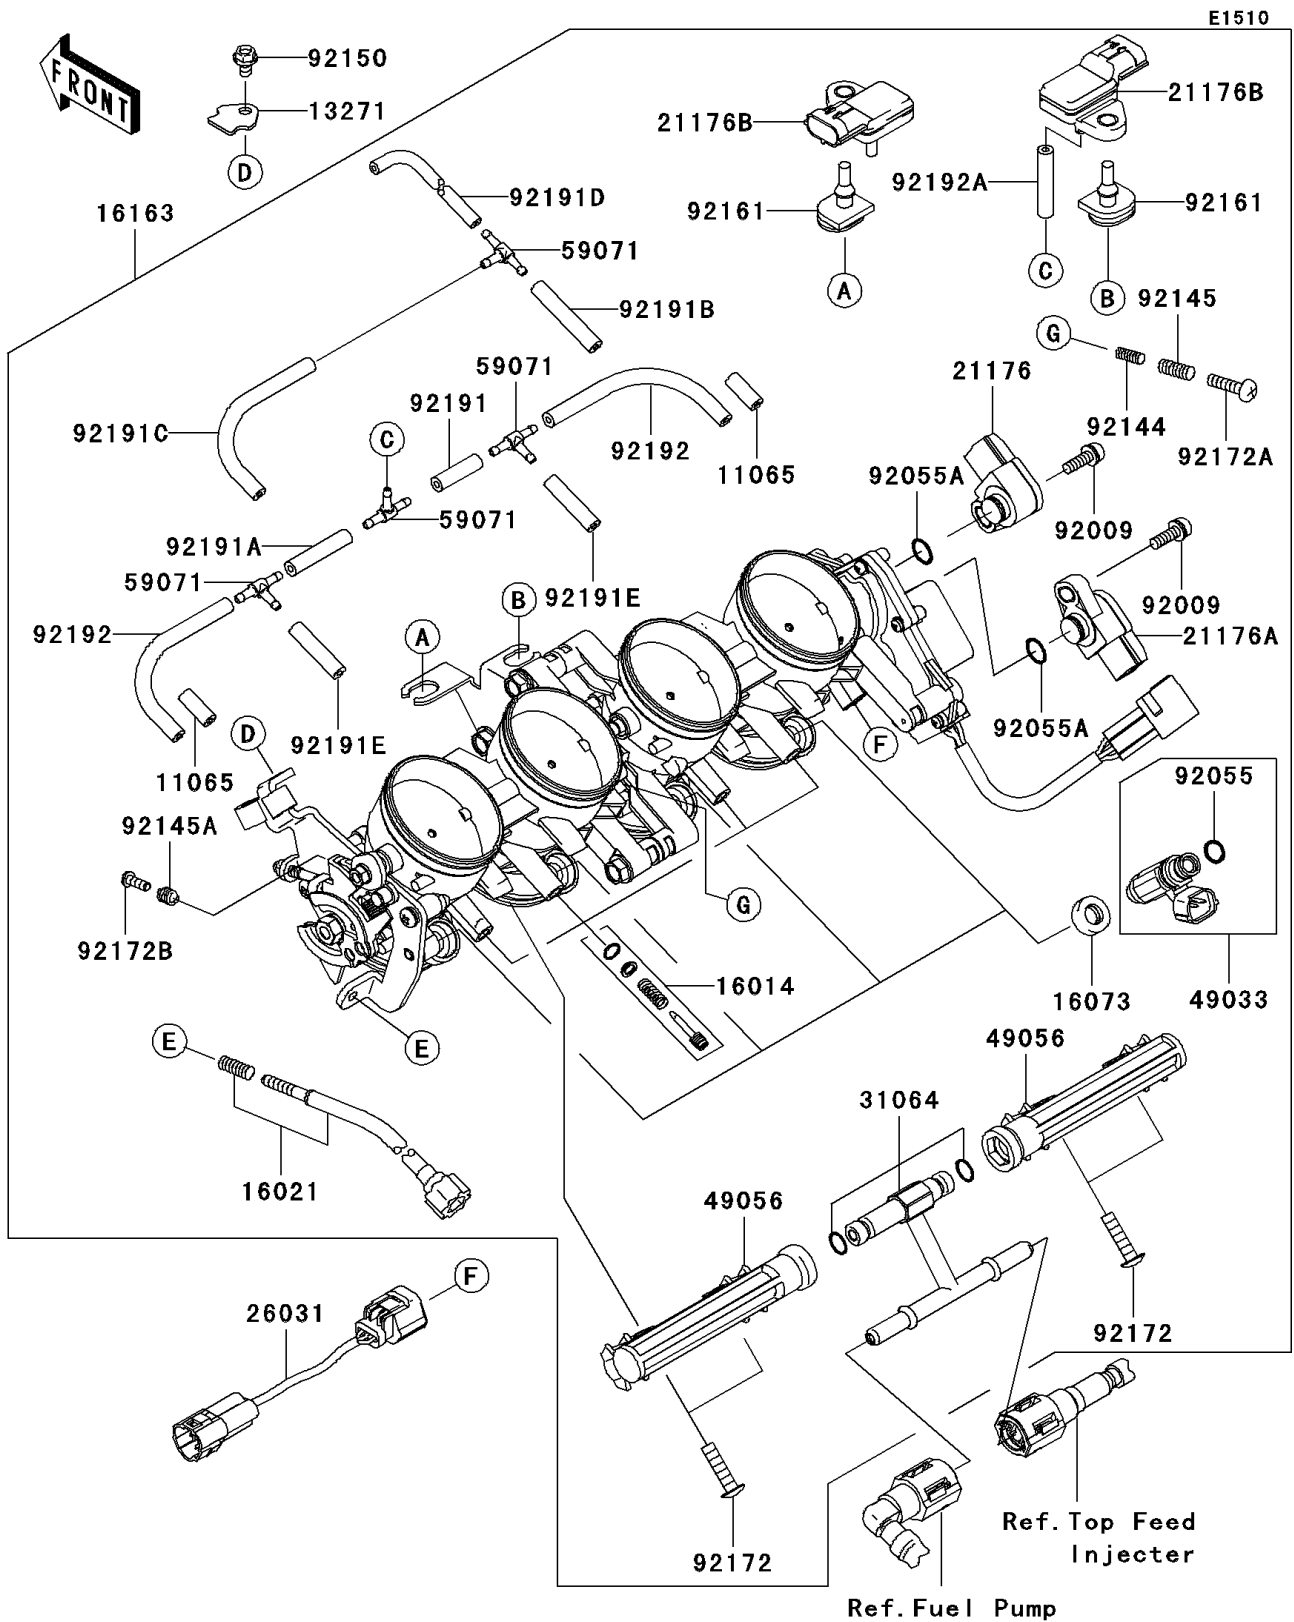

2006 NINJA® ZX™-6R PARTS DIAGRAM

Throttle

2006 NINJA® ZX™-6R PARTS LIST

Throttle

| ITEM NAME | PART NUMBER | QUANTITY |
|---------------------------------------|-------------|----------|
| CAP (Ref # 11065) | 11065-0018 | 1 |
| PLATE (Ref # 13271) | 13271-0559 | 1 |
| SCREW-PILOT AIR (Ref # 16014) | 16014-0002 | 1 |
| SCREW-THROTTLE STOP (Ref # 16021) | 16021-0010 | 1 |
| INSULATOR (Ref # 16073) | 16073-3707 | 1 |
| THROTTLE-ASSY (Ref # 16163) | 16163-0056 | 1 |
| SENSOR,TPS (Ref # 21176) | 21176-0001 | 1 |
| SENSOR,TPS (Ref # 21176A) | 21176-0002 | 1 |
| SENSOR (Ref # 21176B) | 21176-0058 | 1 |
| HARNESS (Ref # 26031) | 26031-0288 | 1 |
| PIPE-COMP,FUEL (Ref # 31064) | 31064-0023 | 1 |
| NOZZLE-INJECTION (Ref # 49033) | 49033-0006 | 1 |
| PIPE-INJECTION (Ref # 49056) | 49056-0001 | 1 |
| JOINT,3WAY,T (Ref # 59071) | 59071-3752 | 1 |
| SCREW,THROTTLE SENSOR (Ref # 92009) | 92009-1981 | 1 |
| RING-O,INJECTION NOZZLE (Ref # 92055) | 92055-1622 | 1 |
| RING-O (Ref # 92055A) | 92055-1671 | 1 |
| SPRING (Ref # 92144) | 92144-1451 | 1 |
| SPRING,THROTTLE SYNCRO (Ref # 92145) | 92145-0055 | 1 |
| SPRING (Ref # 92145A) | 92145-0294 | 1 |
| BOLT,5X8 (Ref # 92150) | 92150-1406 | 1 |
| DAMPER (Ref # 92161) | 92161-0041 | 1 |
| SCREW,PIPE INJECTION (Ref # 92172) | 92172-0064 | 1 |
| SCREW,THROTTLE SYNCRO (Ref # 92172A) | 92172-0065 | 1 |
| SCREW (Ref # 92172B) | 92172-0129 | 1 |
| TUBE,3X7X25 (Ref # 92191) | 92191-0020 | 1 |
| TUBE,3X7X35 (Ref # 92191A) | 92191-0021 | 1 |
| TUBE,3X7X40 (Ref # 92191B) | 92191-0022 | 1 |
| TUBE,3X7X100 (Ref # 92191C) | 92191-0023 | 1 |

2006 NINJA® ZX™-6R PARTS LIST

Throttle

| ITEM NAME | PART NUMBER | QUANTITY |
|--------------------------------------|-------------|----------|
| TUBE,3X7X153 (Ref # 92191D) | 92191-0024 | 1 |
| TUBE,3X7X30 (Ref # 92191E) | 92191-0025 | 1 |
| TUBE,3X7X95 (Ref # 92192) | 92192-0018 | 1 |
| TUBE,(3X7,3.5X7.5)X35 (Ref # 92192A) | 92192-0192 | 1 |