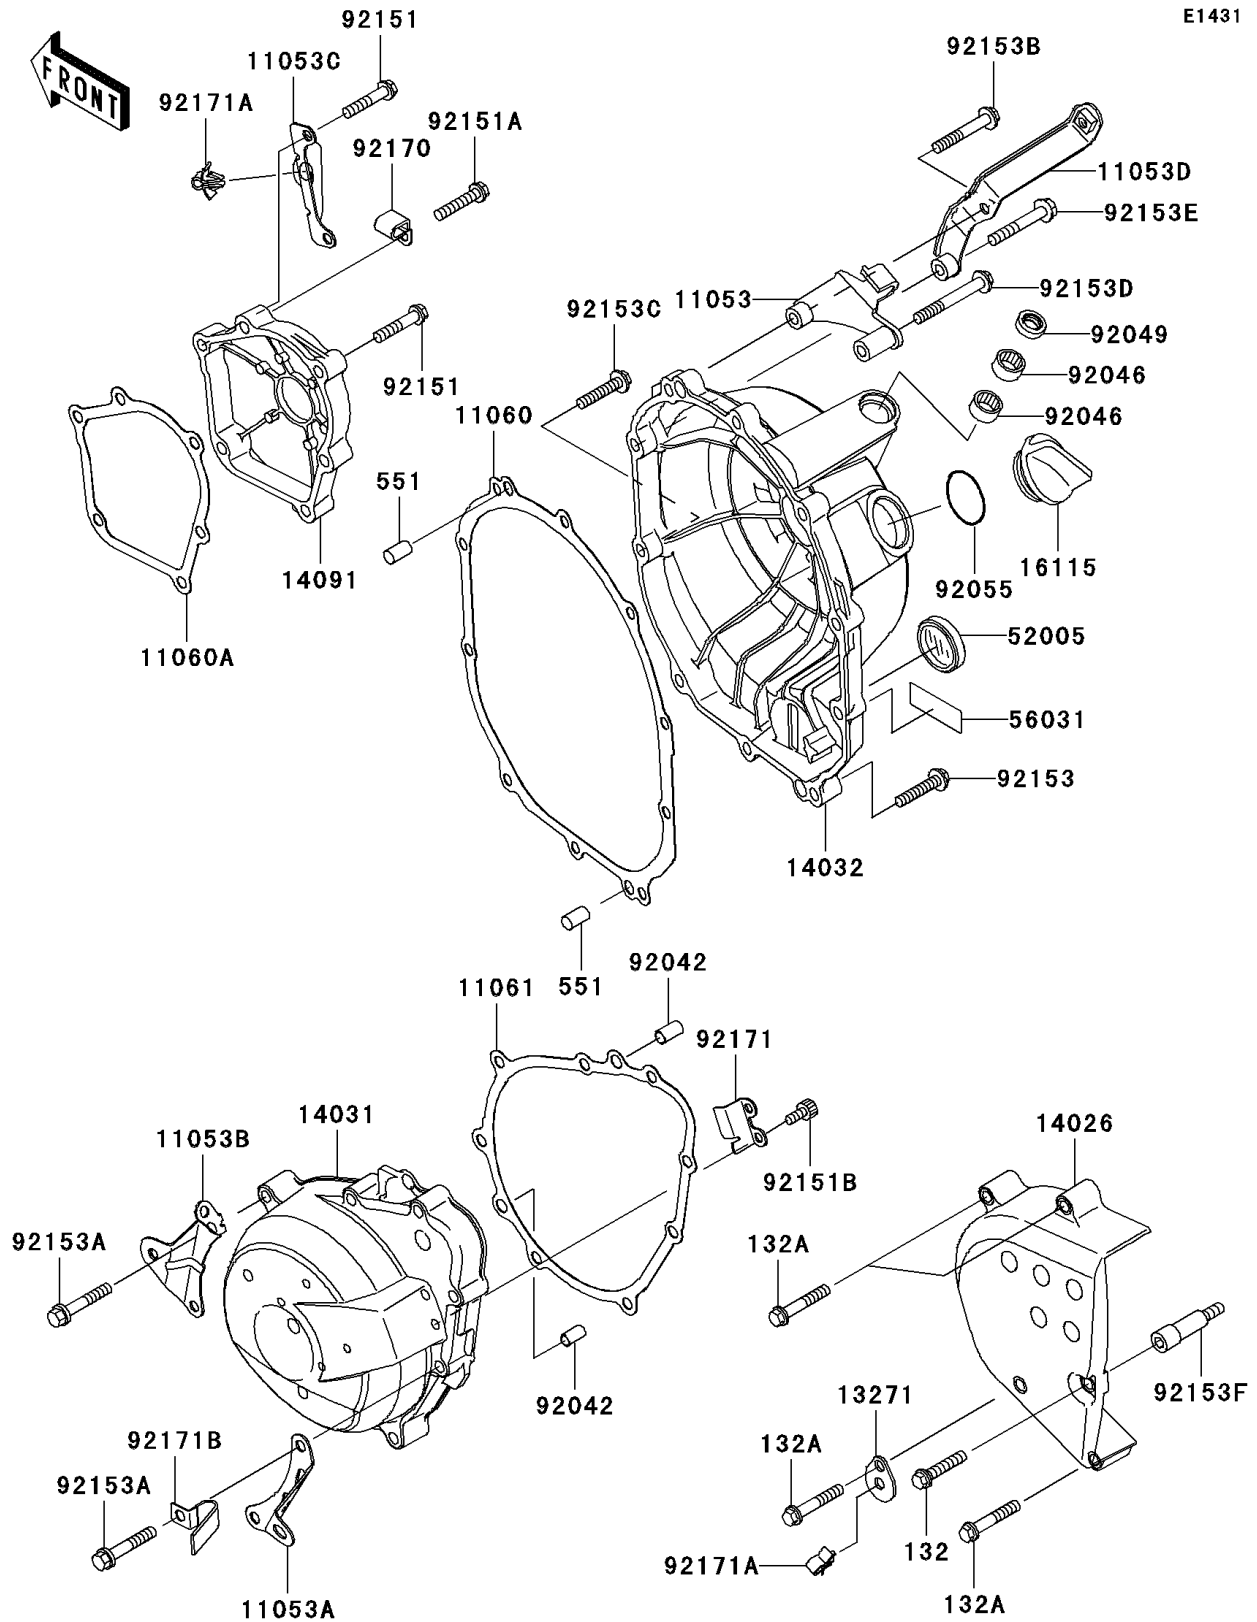

## 2006 NINJA® ZX™-6R PARTS DIAGRAM

Engine Cover(s)

E1431

## 2006 NINJA® ZX™-6R PARTS LIST

Engine Cover(s)

ITEM NAME	PART NUMBER	QUANTITY
BOLT-FLANGED-SMALL,6X30 (Ref # 132)	132J0630	1
BOLT-FLANGED-SMALL,6X35 (Ref # 132A)	132J0635	1
PIN-DOWEL,8X14 (Ref # 551)	551A0814	1
BRACKET,CLUTCH WIRE (Ref # 11053)	11053-1353	1
BRACKET,GENERATOR COVER,RR (Ref # 11053A)	11053-1456	1
BRACKET,GENERATOR COVER,FR (Ref # 11053B)	11053-1677	1
BRACKET,PULSER COVER (Ref # 11053C)	11053-1699	1
BRACKET,CLUTCH COVER (Ref # 11053D)	11053-1700	1
GASKET,CLUTCH COVER (Ref # 11060)	11060-1853	1
GASKET,PULSING COVER (Ref # 11060A)	11060-1867	1
GASKET,GENERATOR COVER (Ref # 11061)	11061-0113	1
PLATE (Ref # 13271)	13271-0561	1
COVER-CHAIN (Ref # 14026)	14026-0018	1
COVER-GENERATOR (Ref # 14031)	14031-0032	1
COVER-CLUTCH (Ref # 14032)	14032-0037	1
COVER,PULSER (Ref # 14091)	14091-0319	1
CAP-OIL FILLER (Ref # 16115)	16115-1009	1
GAUGE,OIL LEVEL (Ref # 52005)	52005-1057	1
LABEL-MANUAL,OIL CAPACITY (Ref # 56031)	56031-1895	1
PIN,DOWEL,6.3X8X14 (Ref # 92042)	92042-007	1
BEARING-NEEDLE,HK1210 (Ref # 92046)	92046-1010	1
SEAL-OIL,TB12205.5 (Ref # 92049)	92049-1271	1
RING-O,31.7X2.4 (Ref # 92055)	92055-049	1
BOLT,6X30 (Ref # 92151)	92151-1134	1
BOLT,6X30 (Ref # 92151A)	92151-1201	1
BOLT,SOCKET,5X12 (Ref # 92151B)	92151-1365	1
BOLT,6X30 (Ref # 92153)	92153-0608	1
BOLT,6X35 (Ref # 92153A)	92153-0634	1
BOLT,6X40 (Ref # 92153B)	92153-0635	1

## 2006 NINJA® ZX™-6R PARTS LIST

Engine Cover(s)

ITEM NAME	PART NUMBER	QUANTITY
BOLT,6X30 (Ref # 92153C)	92153-0786	1
BOLT,6X50 (Ref # 92153D)	92153-0830	1
BOLT,M6X40,YEL (Ref # 92153E)	92153-0929	1
BOLT,SOCKET (Ref # 92153F)	92153-0992	1
CLAMP (Ref # 92170)	92170-1577	1
CLAMP (Ref # 92171)	92171-0411	1
CLAMP (Ref # 92171A)	92171-0477	1
CLAMP (Ref # 92171B)	92171-1238	1