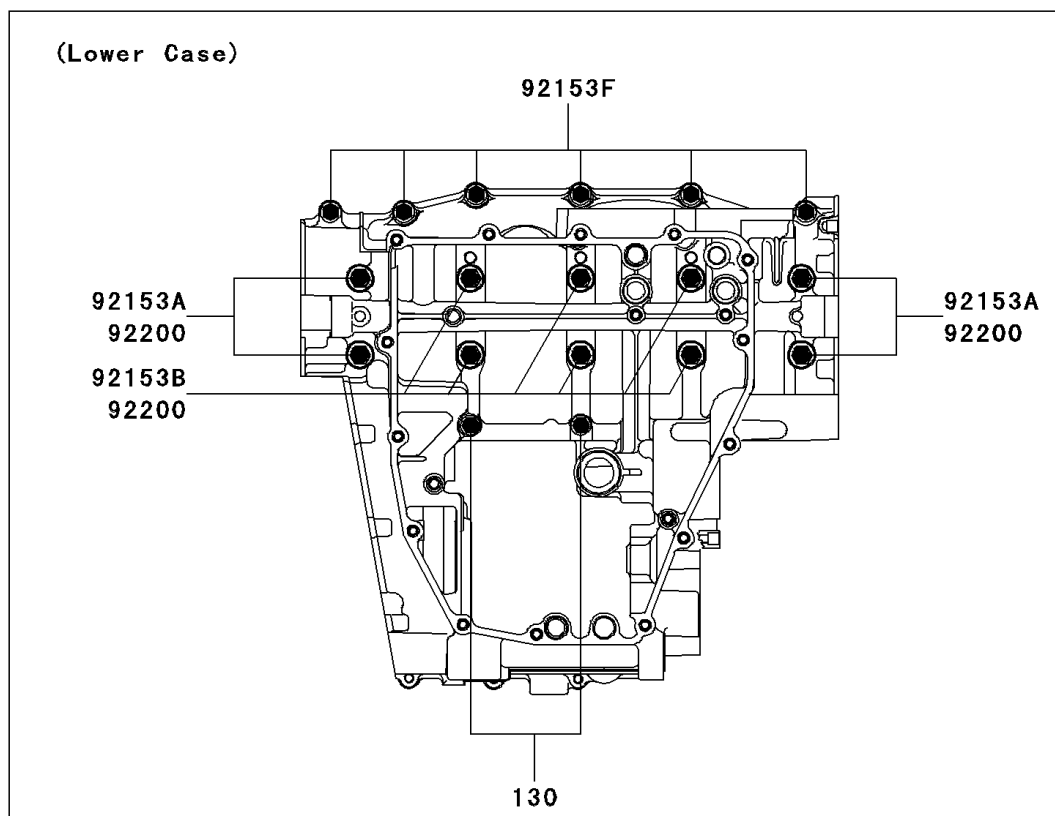

## 2006 NINJA® ZX™-6R PARTS DIAGRAM

Crankcase Bolt Pattern

E1412

## 2006 NINJA® ZX™-6R PARTS LIST

Crankcase Bolt Pattern

ITEM NAME	PART NUMBER	QUANTITY
BOLT-FLANGED,6X75 (Ref # 130)	130P0675	1
BOLT,7X70 (Ref # 92150)	92150-1250	1
BOLT,6X35 (Ref # 92150A)	92150-1547	1
BOLT,6X95 (Ref # 92153)	92153-0329	1
BOLT,8X94 (Ref # 92153A)	92153-0692	1
BOLT,8X71 (Ref # 92153B)	92153-0693	1
BOLT,6X50,WHITE (Ref # 92153C)	92153-0925	1
BOLT,6X65,WHITE (Ref # 92153D)	92153-0926	1
BOLT,6X85,WHITE (Ref # 92153E)	92153-0927	1
BOLT,7X38 (Ref # 92153F)	92153-1109	1
WASHER,8.5X18X3.0 (Ref # 92200)	92200-0153	1
WASHER,6.8X11.5X1.0 (Ref # 92200A)	92200-1461	1