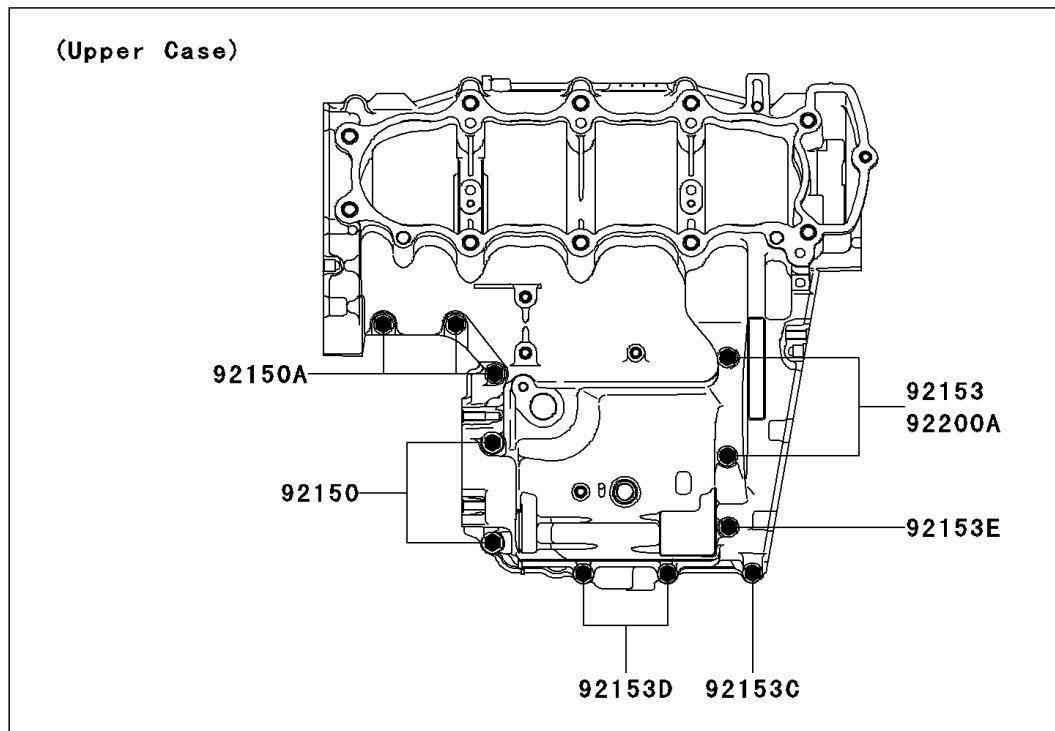

## 2006 NINJA® ZX™-6R PARTS DIAGRAM

Crankcase Bolt Pattern

E1412

## 2006 NINJA® ZX™-6R PARTS LIST

Crankcase Bolt Pattern

ITEM NAME	PART NUMBER	QUANTITY
BOLT-FLANGED,6X75 (Ref # 130)	130P0675	1
BOLT,7X70 (Ref # 92150)	92150-1250	1
BOLT,6X35 (Ref # 92150A)	92150-1547	1
BOLT,6X95 (Ref # 92153)	92153-0329	1
BOLT,8X94 (Ref # 92153A)	92153-0692	1
BOLT,8X71 (Ref # 92153B)	92153-0693	1
BOLT,6X50,WHITE (Ref # 92153C)	92153-0925	1
BOLT,6X65,WHITE (Ref # 92153D)	92153-0926	1
BOLT,6X85,WHITE (Ref # 92153E)	92153-0927	1
BOLT,7X38 (Ref # 92153F)	92153-1109	1
WASHER,8.5X18X3.0 (Ref # 92200)	92200-0153	1
WASHER,6.8X11.5X1.0 (Ref # 92200A)	92200-1461	1