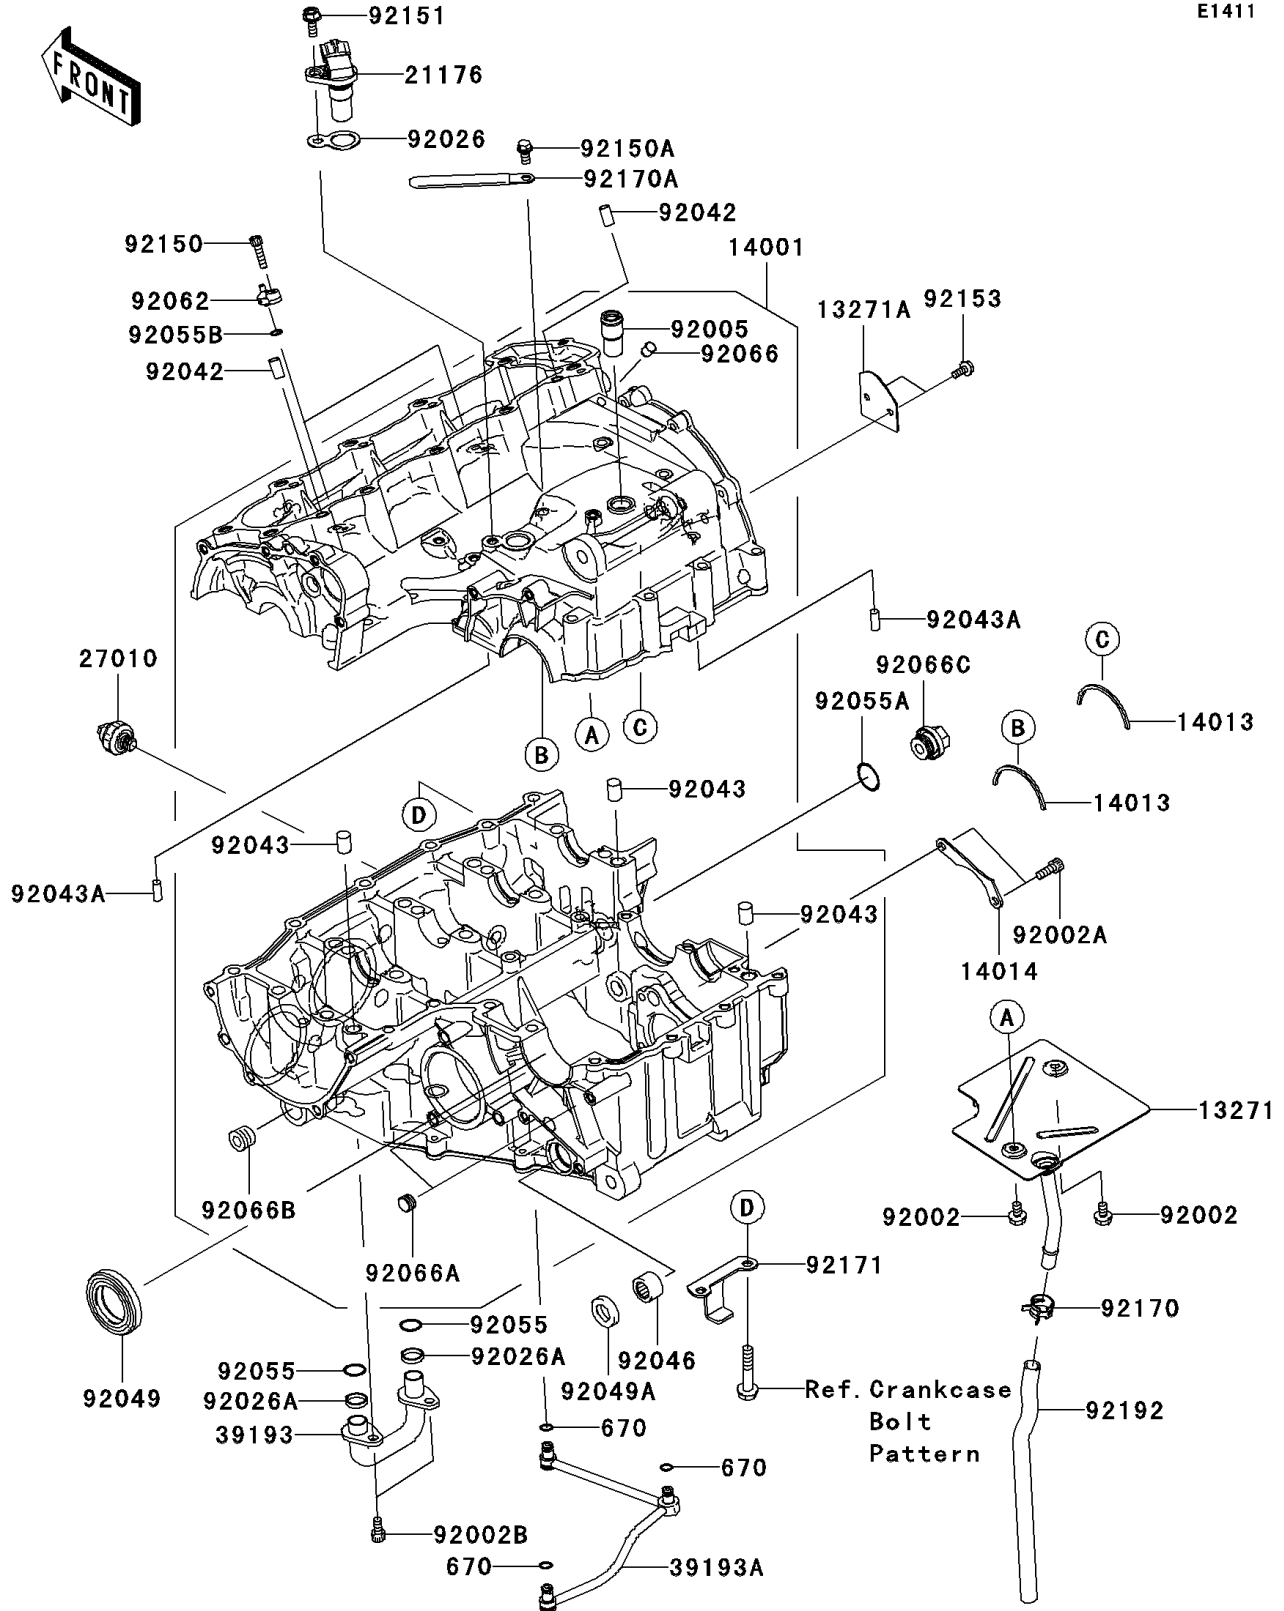

## 2006 NINJA® ZX™-6R PARTS DIAGRAM

Crankcase

E1411

## 2006 NINJA® ZX™-6R PARTS LIST

Crankcase

ITEM NAME	PART NUMBER	QUANTITY
O RING (Ref # 670)	670D1505	1
PLATE,BREATHER (Ref # 13271)	13271-0380	1
PLATE,SIDE BREATHER (Ref # 13271A)	13271-0381	1
SET-CRANKCASE (Ref # 14001)	14001-0053	1
RING-POSITION (Ref # 14013)	14013-004	1
PLATE-POSITION (Ref # 14014)	14014-0017	1
SENSOR,SPEED (Ref # 21176)	21176-0028	1
SWITCH,OIL PRESSURE (Ref # 27010)	27010-1313	1
PIPE-OIL (Ref # 39193)	39193-0025	1
PIPE-OIL (Ref # 39193A)	39193-0026	1
BOLT,6X10 (Ref # 92002)	92002-1449	1
BOLT,SOCKET,6X16 (Ref # 92002A)	92002-1778	1
BOLT,SOCKET,6X12 (Ref # 92002B)	92002-1796	1
FITTING,BREATHER (Ref # 92005)	92005-1238	1
SPACER (Ref # 92026)	92026-0058	1
SPACER,14.3X16.6X3.2 (Ref # 92026A)	92026-0069	1
PIN,DOWEL,6.3X8X14 (Ref # 92042)	92042-007	1
PIN (Ref # 92043)	92043-1506	1
PIN,6X16 (Ref # 92043A)	92043-1690	1
BEARING-NEEDLE,7E-HK1412 (Ref # 92046)	92046-037	1
SEAL-OIL,TC32528 (Ref # 92049)	92049-1307	1
SEAL-OIL,TC14245 (Ref # 92049A)	92049-1520	1
RING-O,13.8X1.9 (Ref # 92055)	92055-0065	1
RING-O,20X2 (Ref # 92055A)	92055-1146	1
RING-O,5.5X1.5 (Ref # 92055B)	92055-1343	1
NOZZLE,OIL JET (Ref # 92062)	92062-0006	1
PLUG,OIL LINE,7.2X8 (Ref # 92066)	92066-1012	1
PLUG (Ref # 92066A)	92066-1110	1
PLUG,PT3/8X12 (Ref # 92066B)	92066-1252	1

## 2006 NINJA® ZX™-6R PARTS LIST

Crankcase

ITEM NAME	PART NUMBER	QUANTITY
PLUG,MAIN GALLERY,18X9 (Ref # 92066C)	92066-1394	1
BOLT,SOCKET,5X20 (Ref # 92150)	92150-1019	1
BOLT,6X12 (Ref # 92150A)	92150-1841	1
BOLT,FLANGED,6X16 (Ref # 92151)	92151-1774	1
BOLT,8X15 (Ref # 92153)	92153-0753	1
CLAMP (Ref # 92170)	92170-1167	1
CLAMP (Ref # 92170A)	92170-1925	1
CLAMP,WATER HOSE (Ref # 92171)	92171-0549	1
TUBE,BREATHING (Ref # 92192)	92192-0155	1