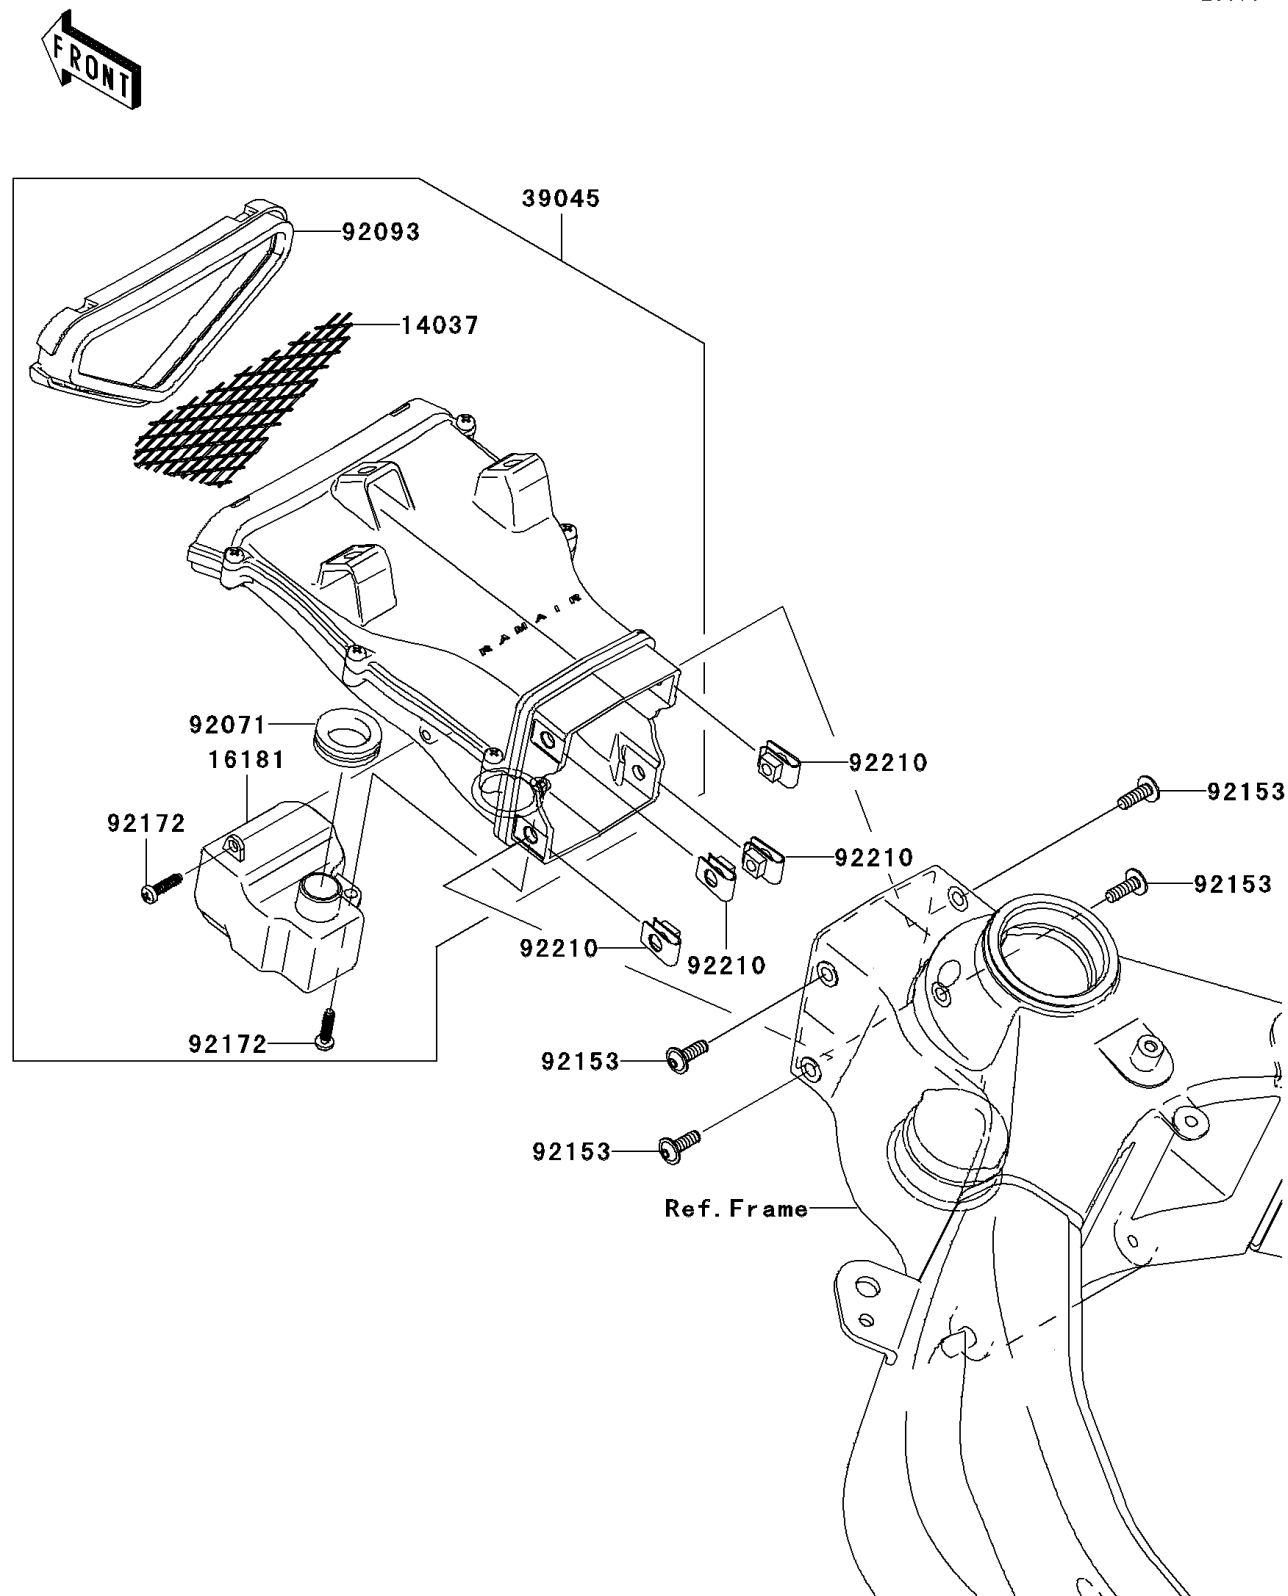

2006 NINJA® ZX™-6R PARTS DIAGRAM

Air Duct

E1131

2006 NINJA® ZX™-6R PARTS LIST

Air Duct

ITEM NAME	PART NUMBER	QUANTITY
SCREEN,INTAKE (Ref # 14037)	14037-0026	1
TANK-RESONATOR (Ref # 16181)	16181-0002	1
DUCT-ASSY,RAM (Ref # 39045)	39045-0011	1
GROMMET (Ref # 92071)	92071-3704	1
SEAL,RAMDUCT (Ref # 92093)	92093-0030	1
BOLT,6X18 (Ref # 92153)	92153-0875	1
SCREW,TAPPING,5X20 (Ref # 92172)	92172-0009	1
NUT (Ref # 92210)	92210-0130	1