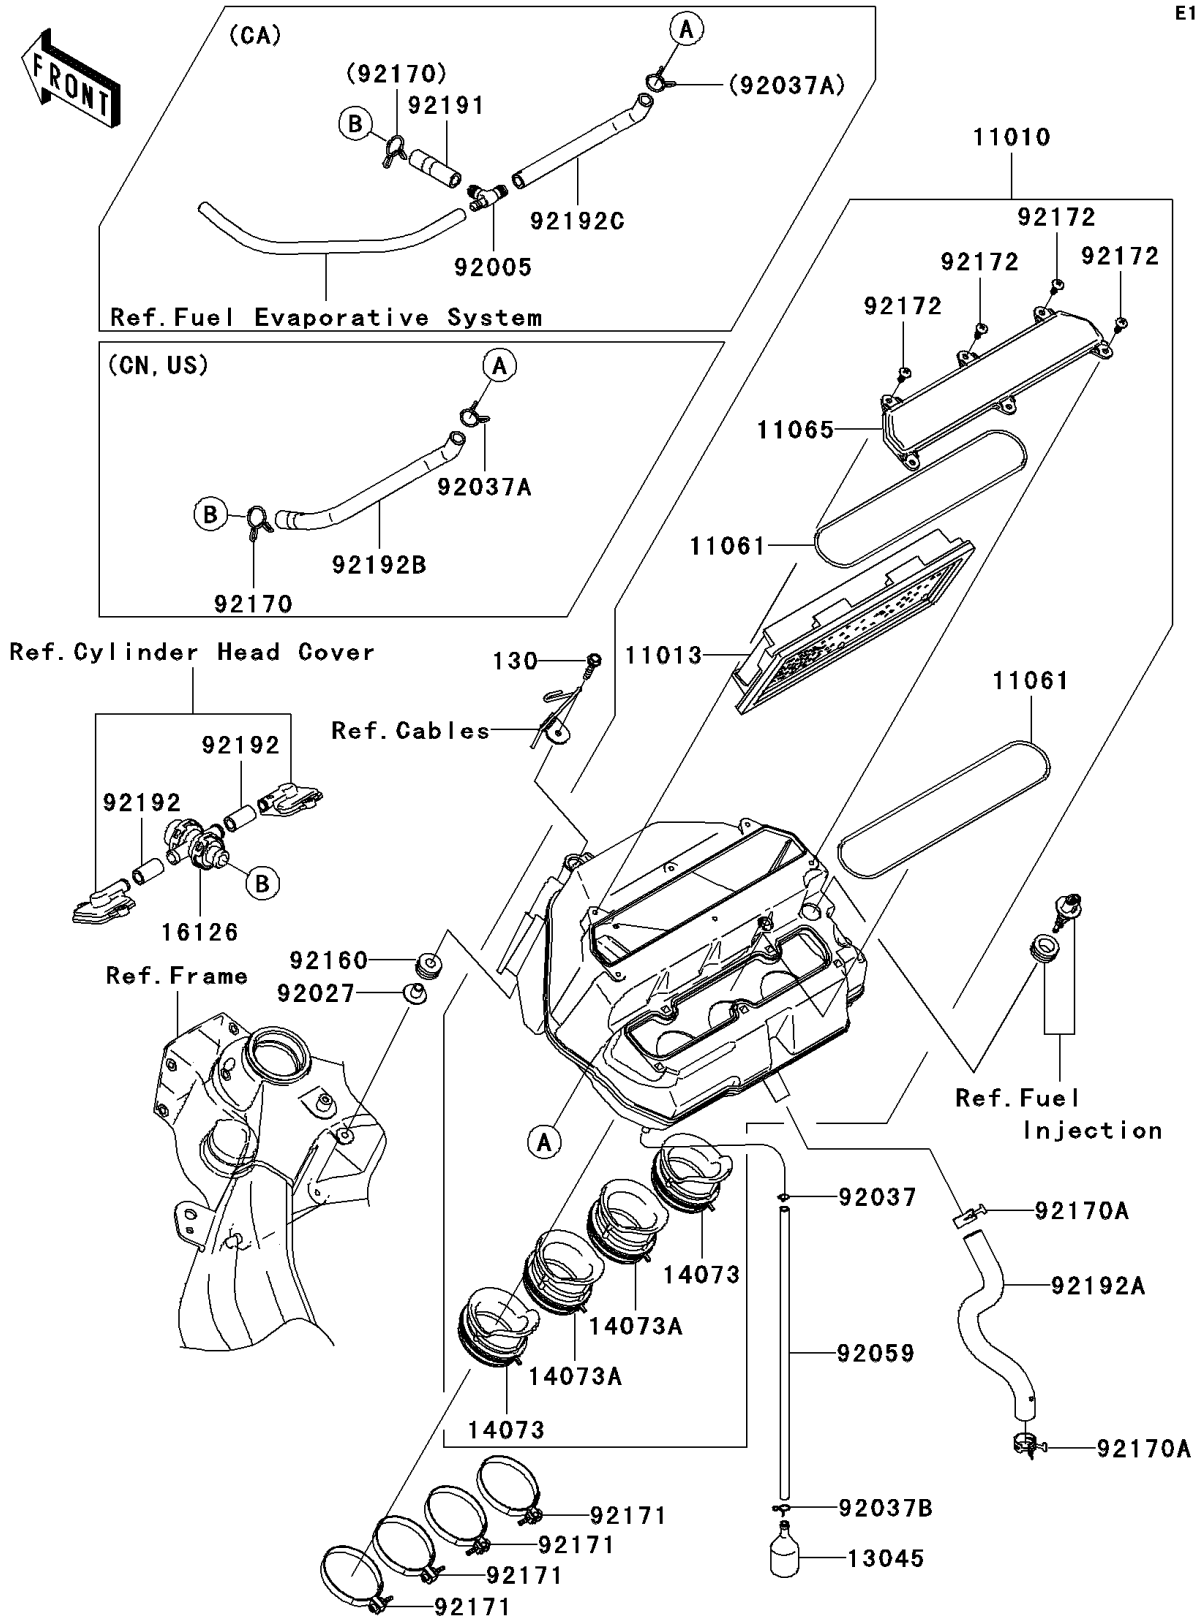

2006 NINJA® ZX™-6R PARTS DIAGRAM

Air Cleaner

E1130

2006 NINJA® ZX™-6R PARTS LIST

Air Cleaner

ITEM NAME	PART NUMBER	QUANTITY
BOLT-FLANGED,6X30 (Ref # 130)	130L0630	1
FILTER-ASSY-AIR (Ref # 11010)	11010-0061	1
ELEMENT-AIR FILTER (Ref # 11013)	11013-0010	1
GASKET (Ref # 11061)	11061-0127	1
CAP,AIR FILTER CASE (Ref # 11065)	11065-0082	1
RECEIVER-OIL (Ref # 13045)	13045-1057	1
DUCT (Ref # 14073)	14073-0077	1
DUCT (Ref # 14073A)	14073-0081	1
VALVE,AIR SWITCH (Ref # 16126)	16126-1433	1
COLLAR,L=13.1 (Ref # 92027)	92027-251	1
CLAMP,TUBE (Ref # 92037)	92037-010	1
CLAMP (Ref # 92037A)	92037-1593	1
CLAMP (Ref # 92037B)	92037-1712	1
TUBE,6X9X360 (Ref # 92059)	92059-103	1
DAMPER (Ref # 92160)	92160-1162	1
CLAMP (Ref # 92170)	92170-1017	1
CLAMP (Ref # 92170A)	92170-1060	1
CLAMP,FUNNEL TIGHTEN (Ref # 92171)	92171-0436	1
SCREW,5X16 (Ref # 92172)	92172-0177	1
TUBE,10X16X29 (Ref # 92192)	92192-0009	1
TUBE,BLOW-BY (Ref # 92192A)	92192-0153	1
FITTING (Ref # 92005)	92005-1402	1
TUBE,FITTING-AIR SWITCH (Ref # 92191)	92191-1813	1
TUBE,A/C-ASV (Ref # 92192B)	92192-0154	1
TUBE,FITTING-A/C (Ref # 92192C)	92192-0168	1