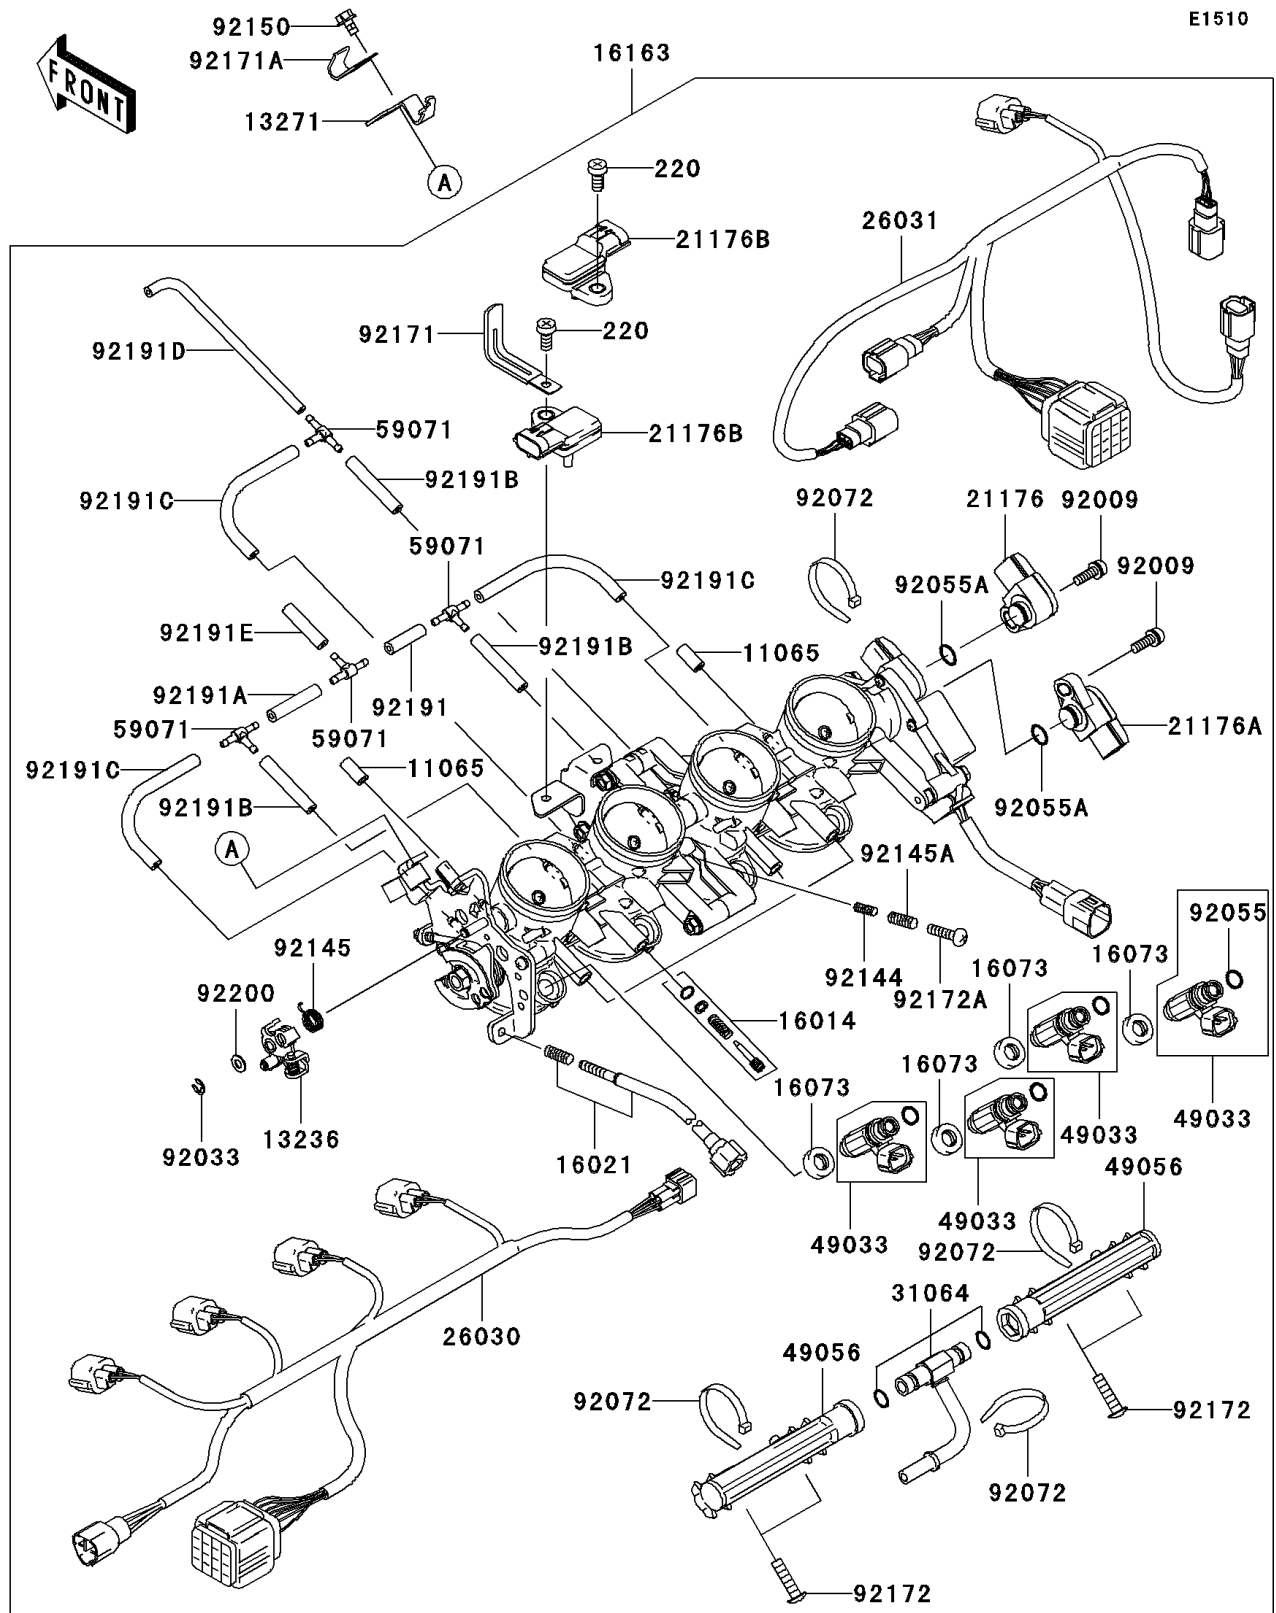

2003 NINJA® ZX™-6R PARTS DIAGRAM

Throttle

E1510

2003 NINJA® ZX™-6R PARTS LIST

Throttle

ITEM NAME	PART NUMBER	QUANTITY
SCREW-PAN-CROS,6X12 (Ref # 220)	220C0612	1
CAP (Ref # 11065)	11065-0018	1
LEVER-COMP,FAST IDLE (Ref # 13236)	13236-0014	1
PLATE (Ref # 13271)	13271-0098	1
SCREW-PILOT AIR (Ref # 16014)	16014-0002	1
SCREW-THROTTLE STOP (Ref # 16021)	16021-0001	1
INSULATOR (Ref # 16073)	16073-3707	1
THROTTLE-ASSY (Ref # 16163)	16163-1120	1
SENSOR,TPS (Ref # 21176)	21176-0001	1
SENSOR,TPS (Ref # 21176A)	21176-0002	1
SENSOR,PRESSURE (Ref # 21176B)	21176-0058	1
HARNESS (Ref # 26030)	26030-1998	1
HARNESS (Ref # 26031)	26031-1081	1
PIPE-COMP,FUEL (Ref # 31064)	31064-0002	1
NOZZLE-INJECTION (Ref # 49033)	49033-1059	1
PIPE-INJECTION (Ref # 49056)	49056-0001	1
JOINT,3WAY,T (Ref # 59071)	59071-3752	1
SCREW,THROTTLE SENSOR (Ref # 92009)	92009-1981	1
RING-SNAP,FAST IDLE (Ref # 92033)	92033-0004	1
RING-O,INJECTION NOZZLE (Ref # 92055)	92055-1622	1
RING-O (Ref # 92055A)	92055-1671	1
BAND,SUB-HARNESS (Ref # 92072)	92072-0012	1
SPRING (Ref # 92144)	92144-1451	1
SPRING,FAST IDLE (Ref # 92145)	92145-0054	1
SPRING,THROTTLE SYNCRO (Ref # 92145A)	92145-0055	1
BOLT,5X8 (Ref # 92150)	92150-1406	1
CLAMP (Ref # 92171)	92171-0112	1
CLAMP (Ref # 92171A)	92171-1539	1
SCREW,PIPE INJECTION (Ref # 92172)	92172-0064	1

2003 NINJA® ZX™-6R PARTS LIST

Throttle

ITEM NAME	PART NUMBER	QUANTITY
SCREW,THROTTLE SYNCRO (Ref # 92172A)	92172-0065	1
TUBE,3X7X25 (Ref # 92191)	92191-0020	1
TUBE,3X7X35 (Ref # 92191A)	92191-0021	1
TUBE,3X7X40 (Ref # 92191B)	92191-0022	1
TUBE,3X7X100 (Ref # 92191C)	92191-0023	1
TUBE,3X7X153 (Ref # 92191D)	92191-0024	1
TUBE,3X7X30 (Ref # 92191E)	92191-0025	1
WASHER,FAST IDLE (Ref # 92200)	92200-0033	1