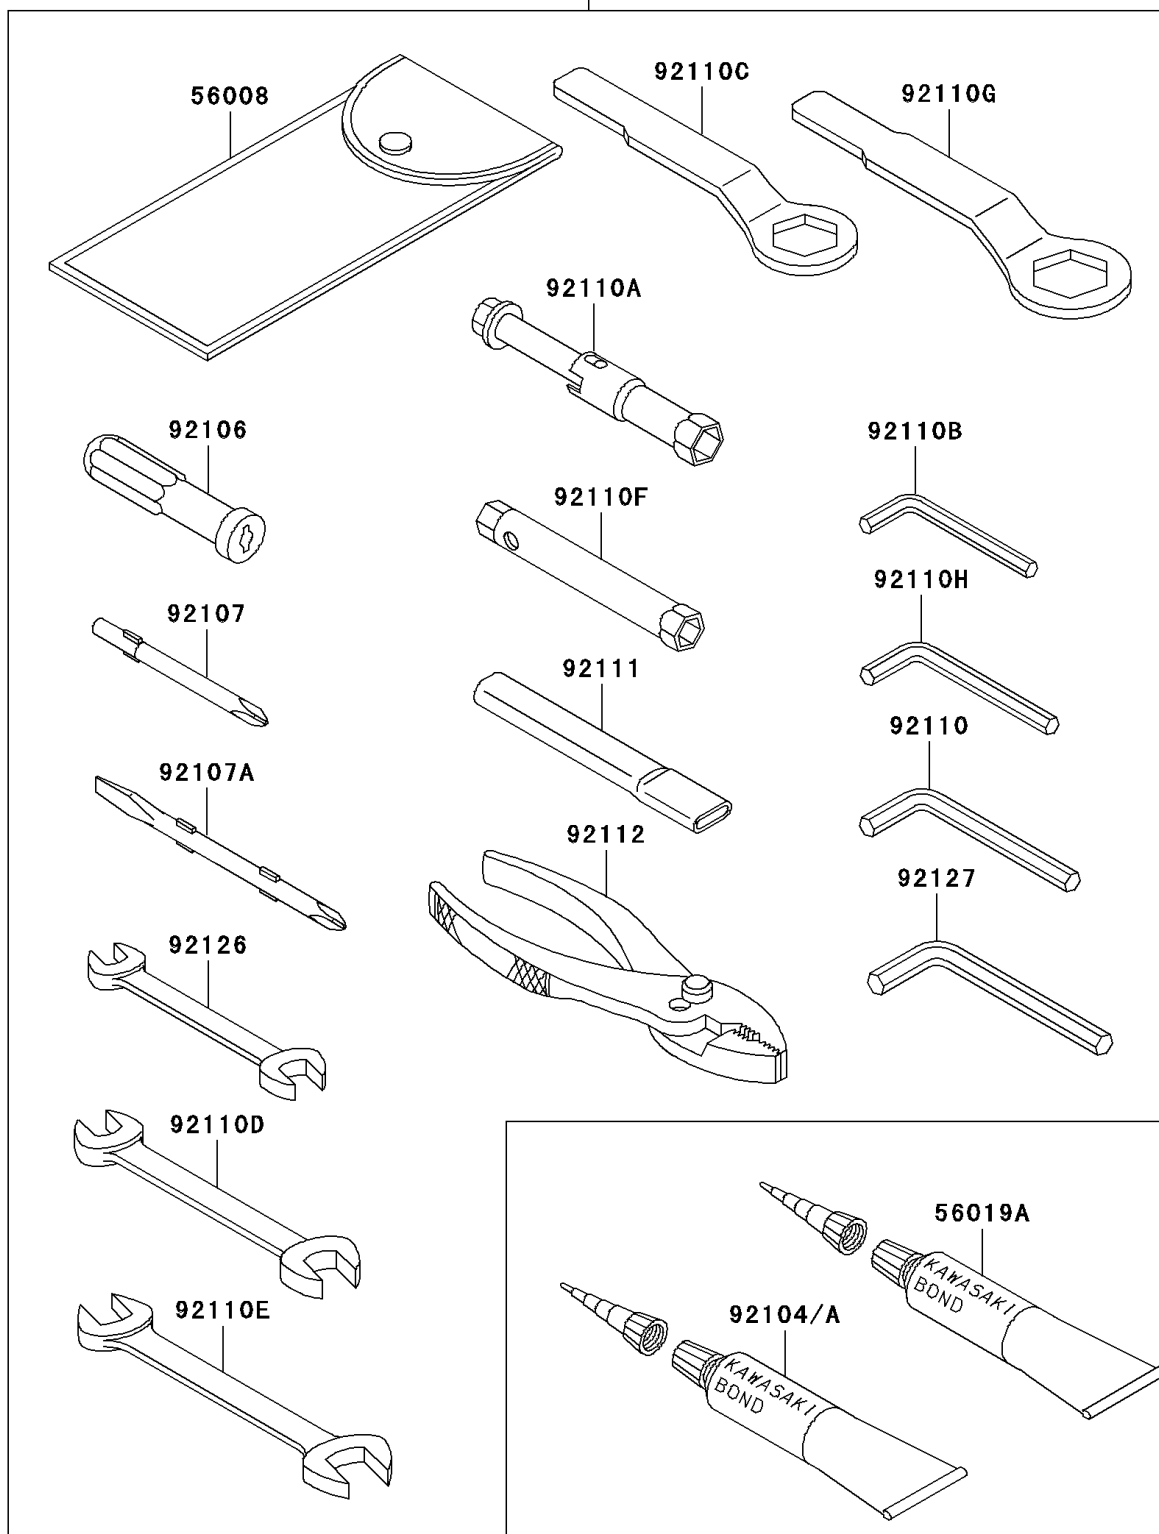

2006 NINJA® ZX™-6RR PARTS DIAGRAM

Owner's Tools

56007

F2810

2006 NINJA® ZX™-6RR PARTS LIST

Owner's Tools

ITEM NAME	PART NUMBER	QUANTITY
TOOL-KIT (Ref # 56007)	56007-0017	1
BAG,TOOL (Ref # 56008)	56008-1075	1
THREE BOND TB1211,HT/RS,WHITE (Ref # 56019A)	56019-120	1
GASKET-LIQUID,TB1211F (Ref # 92104)	92104-0004	1
GASKET-LIQUID,BLACK TB1216B (Ref # 92104A)	92104-1064	1
GRIP-SCREW DRIVER (Ref # 92106)	92106-1001	1
TOOL-DRIVER,#3PHILLIPS (Ref # 92107)	92107-005	1
TOOL-DRIVER,#2PHILLIPS&SLOT (Ref # 92107A)	92107-1051	1
TOOL-WRENCH,ALLEN,5MM (Ref # 92110)	92110-1015	1
TOOL-WRENCH,BOX,16MM (Ref # 92110A)	92110-1132	1
TOOL-WRENCH,ALLEN,3MM (Ref # 92110B)	92110-1140	1
TOOL-WRENCH,BOX END,22MM (Ref # 92110C)	92110-1148	1
TOOL-WRENCH,OPEN END,10X12 (Ref # 92110D)	92110-1152	1
TOOL-WRENCH,OPEN END,14X17 (Ref # 92110E)	92110-1153	1
TOOL-WRENCH,BOX,8&10MM (Ref # 92110F)	92110-1160	1
TOOL-WRENCH,BOX END,32MM (Ref # 92110G)	92110-1161	1
TOOL-WRENCH,ALLEN,4MM (Ref # 92110H)	92110-3703	1
TOOL-BAR,BOX END WRENCH (Ref # 92111)	92111-1051	1
TOOL-PLIERS (Ref # 92112)	92112-1001	1
TOOL-WRENCH,OPEN END,8X10 (Ref # 92126)	92126-004	1
TOOL-WRENCH,ALLEN,6MM (Ref # 92127)	92127-003	1