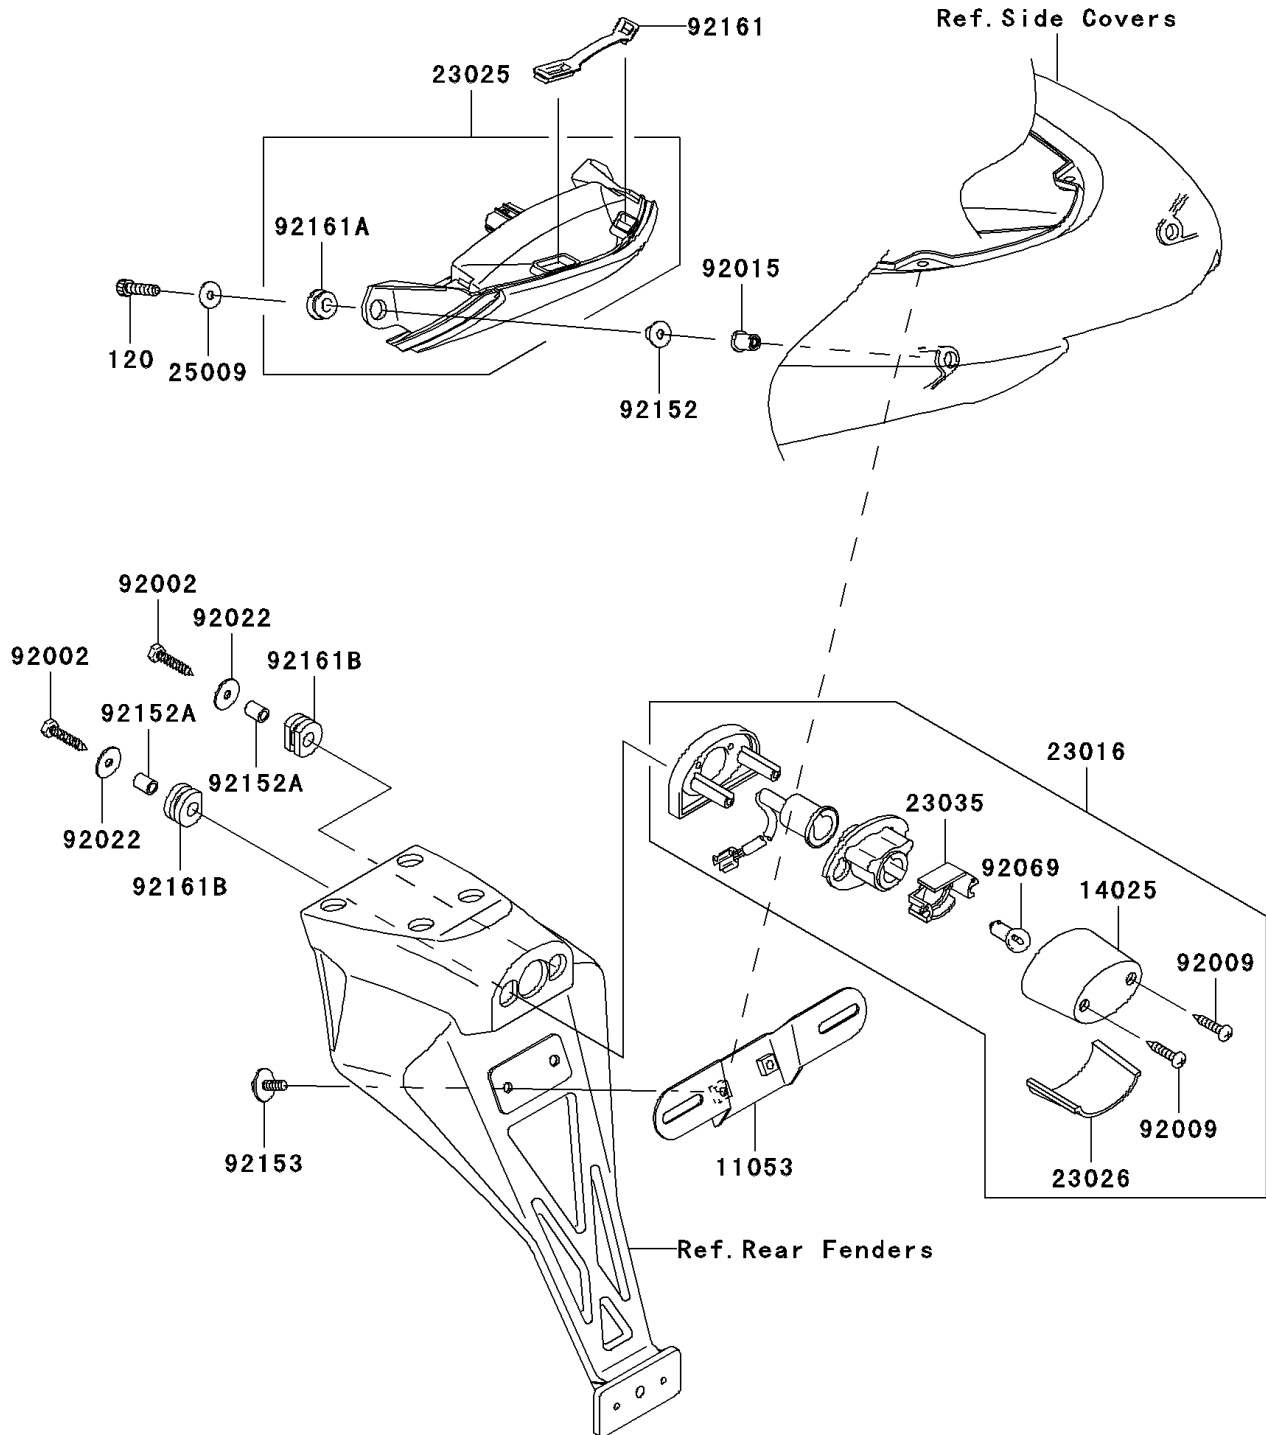

2006 NINJA® ZX™-6RR PARTS DIAGRAM

Taillight(s)

F2720

2006 NINJA® ZX™-6RR PARTS LIST

Taillight(s)

ITEM NAME	PART NUMBER	QUANTITY
BOLT-SOCKET,5X22 (Ref # 120)	120W0522	1
BRACKET,LICENSE (Ref # 11053)	11053-0400	1
COVER,LICENSE LAMP (Ref # 14025)	14025-1725	1
LAMP-ASSY,LICENSE (Ref # 23016)	23016-1200	1
LAMP-TAIL (Ref # 23025)	23025-0014	1
LENS,LICENSE LAMP (Ref # 23026)	23026-1064	1
REFLECTOR-LAMP,LICENSE (Ref # 23035)	23035-1066	1
WASHER,5.2X16X1.2 (Ref # 25009)	25009-004	1
BOLT,TAPPING,5X25 (Ref # 92002)	92002-1831	1
SCREW,TAPPING,4X20 (Ref # 92009)	92009-1378	1
NUT,WELL,5MM (Ref # 92015)	92015-1757	1
WASHER,5.5X20X1.2 (Ref # 92022)	92022-1581	1
BULB,12V 5W (Ref # 92069)	92069-1055	1
COLLAR (Ref # 92152)	92152-0092	1
COLLAR,6X9X11.5 (Ref # 92152A)	92152-1458	1
BOLT,6X16 (Ref # 92153)	92153-0684	1
DAMPER,TAIL LAMP (Ref # 92161)	92161-0191	1
DAMPER (Ref # 92161A)	92161-1188	1
DAMPER (Ref # 92161B)	92161-1313	1