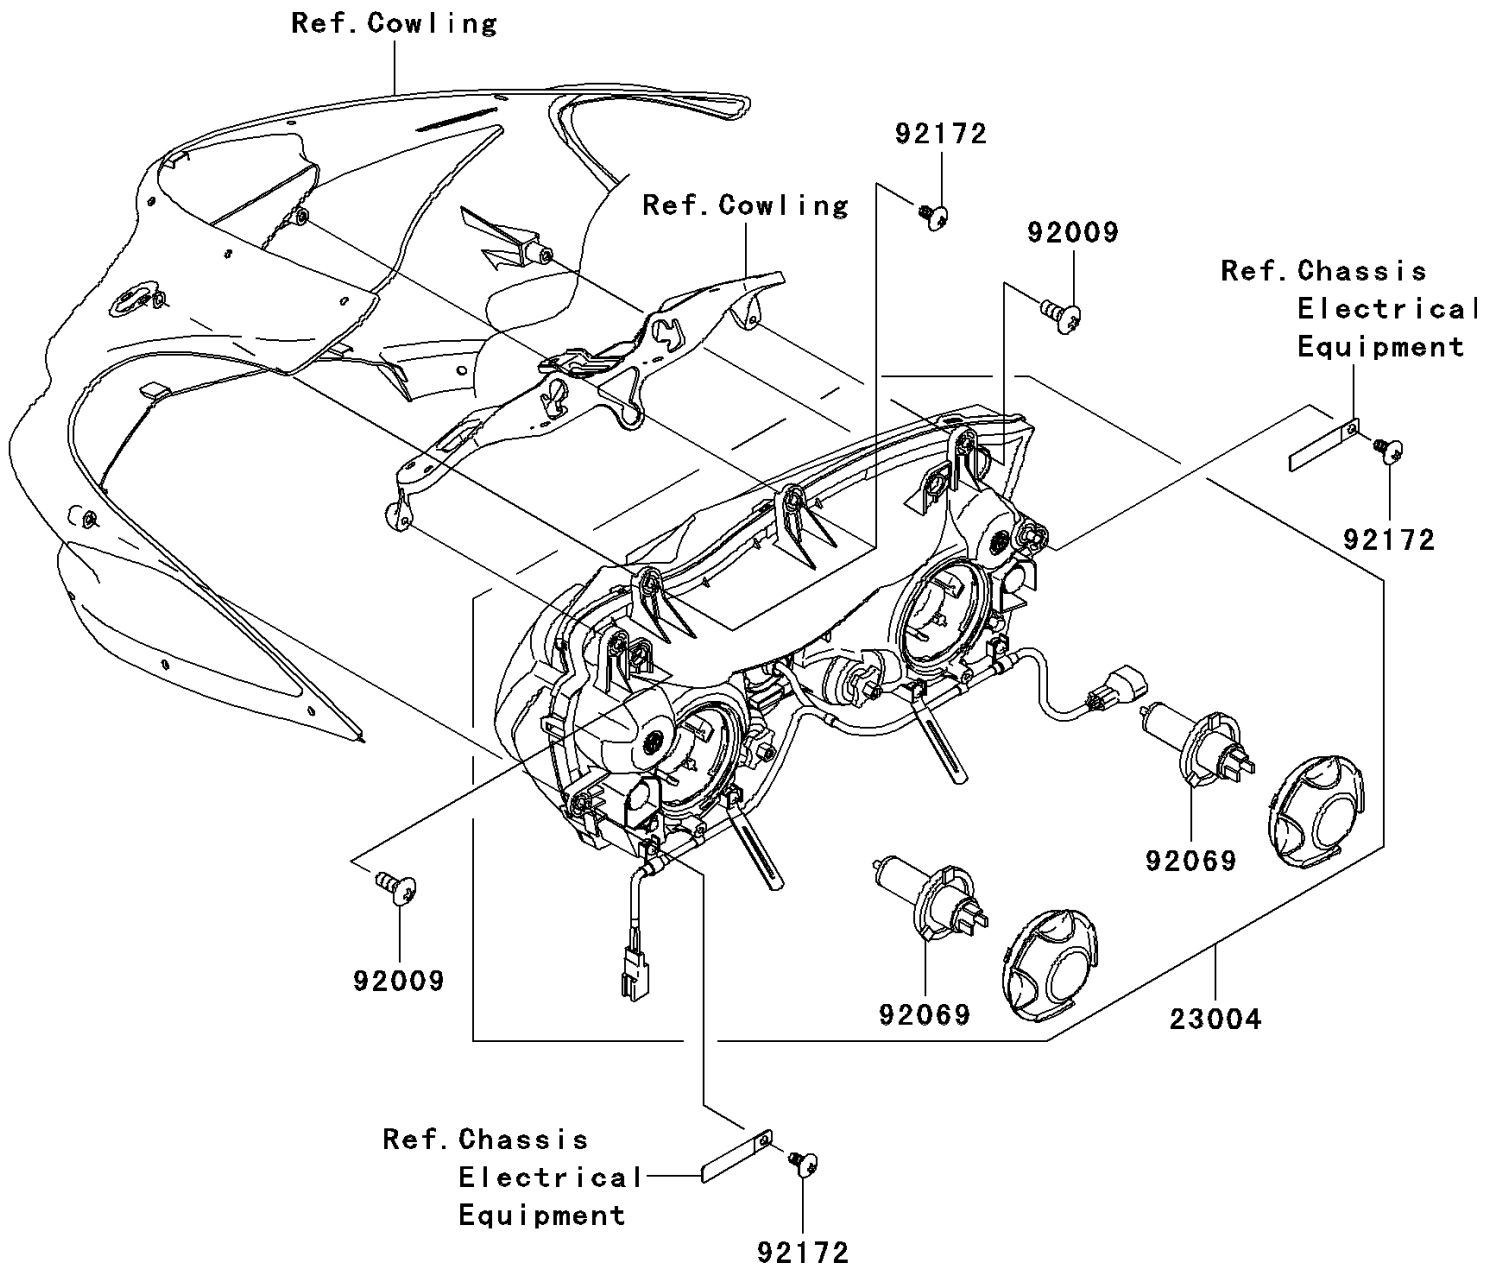

2006 NINJA® ZX™-6RR PARTS DIAGRAM

Headlight(s)

F2710

2006 NINJA® ZX™-6RR PARTS LIST

Headlight(s)

ITEM NAME	PART NUMBER	QUANTITY
LAMP-HEAD (Ref # 23004)	23004-0043	1
SCREW,6X15 (Ref # 92009)	92009-3830	1
BULB,12V 55W,H7 (Ref # 92069)	92069-1126	1
SCREW,TAPPING,5X16 (Ref # 92172)	92172-0175	1