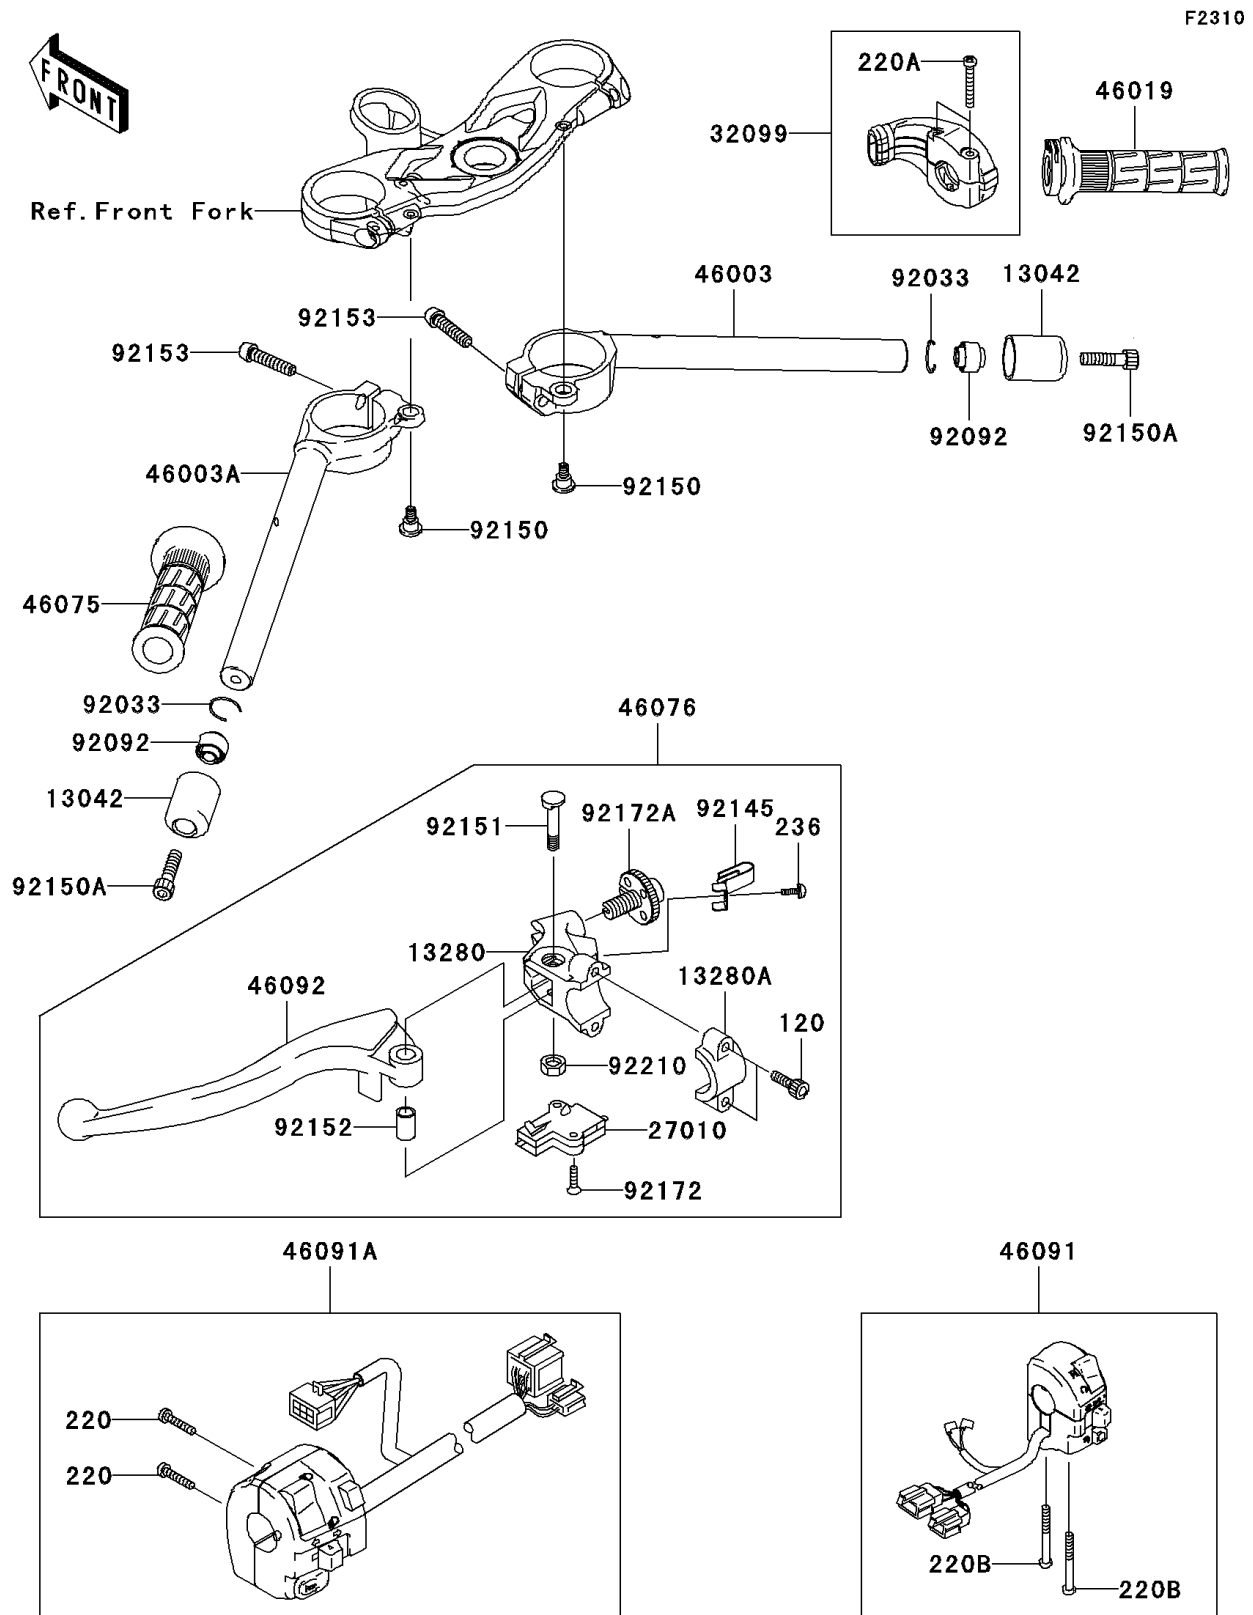

2006 NINJA® ZX™-6RR PARTS DIAGRAM

Handlebar

2006 NINJA® ZX™-6RR PARTS LIST

Handlebar

ITEM NAME	PART NUMBER	QUANTITY
BOLT-SOCKET,6X20 (Ref # 120)	120T0620	1
SCREW-PAN-CROS,5X25 (Ref # 220)	220C0525	1
SCREW-PAN-CROS,5X35 (Ref # 220A)	220C0535	1
SCREW-PAN-CROS,5X45 (Ref # 220B)	220C0545	1
SCREW-PAN-WSP-CROS,4X10 (Ref # 236)	236C0410	1
WEIGHT,HANDLE (Ref # 13042)	13042-1133	1
HOLDER,CLUTCH LEVER (Ref # 13280)	13280-0034	1
HOLDER,CLUTCH LEVER (Ref # 13280A)	13280-0035	1
SWITCH,CLUTCH (Ref # 27010)	27010-1492	1
CASE,THROTTLE CABLE (Ref # 32099)	32099-1193	1
HANDLE,RH (Ref # 46003)	46003-0068	1
HANDLE,LH (Ref # 46003A)	46003-1590	1
GRIP-ASSY,THROTTLE (Ref # 46019)	46019-0001	1
GRIP,LH (Ref # 46075)	46075-1144	1
LEVER-ASSY-GRIP,CLUTCH (Ref # 46076)	46076-0024	1
HOUSING-ASSY-CONTROL,RH (Ref # 46091)	46091-0040	1
HOUSING-ASSY-CONTROL,LH (Ref # 46091A)	46091-0054	1
LEVER-GRIP,CLUTCH (Ref # 46092)	46092-0006	1
RING-SNAP,OD=22.2 (Ref # 92033)	92033-1102	1
BUSHING-RUBBER,HANDLE (Ref # 92092)	92092-1075	1
SPRING (Ref # 92145)	92145-1286	1
BOLT,6MM (Ref # 92150)	92150-1090	1
BOLT,SOCKET,8X30 (Ref # 92150A)	92150-1604	1
BOLT (Ref # 92151)	92151-1523	1
COLLAR (Ref # 92152)	92152-0103	1
BOLT,SOCKET,8X35 (Ref # 92153)	92153-0907	1
SCREW,3X16 (Ref # 92172)	92172-0183	1
SCREW,ADJUST NUT (Ref # 92172A)	92172-1060	1
NUT,LOCK,6MM (Ref # 92210)	92210-0006	1