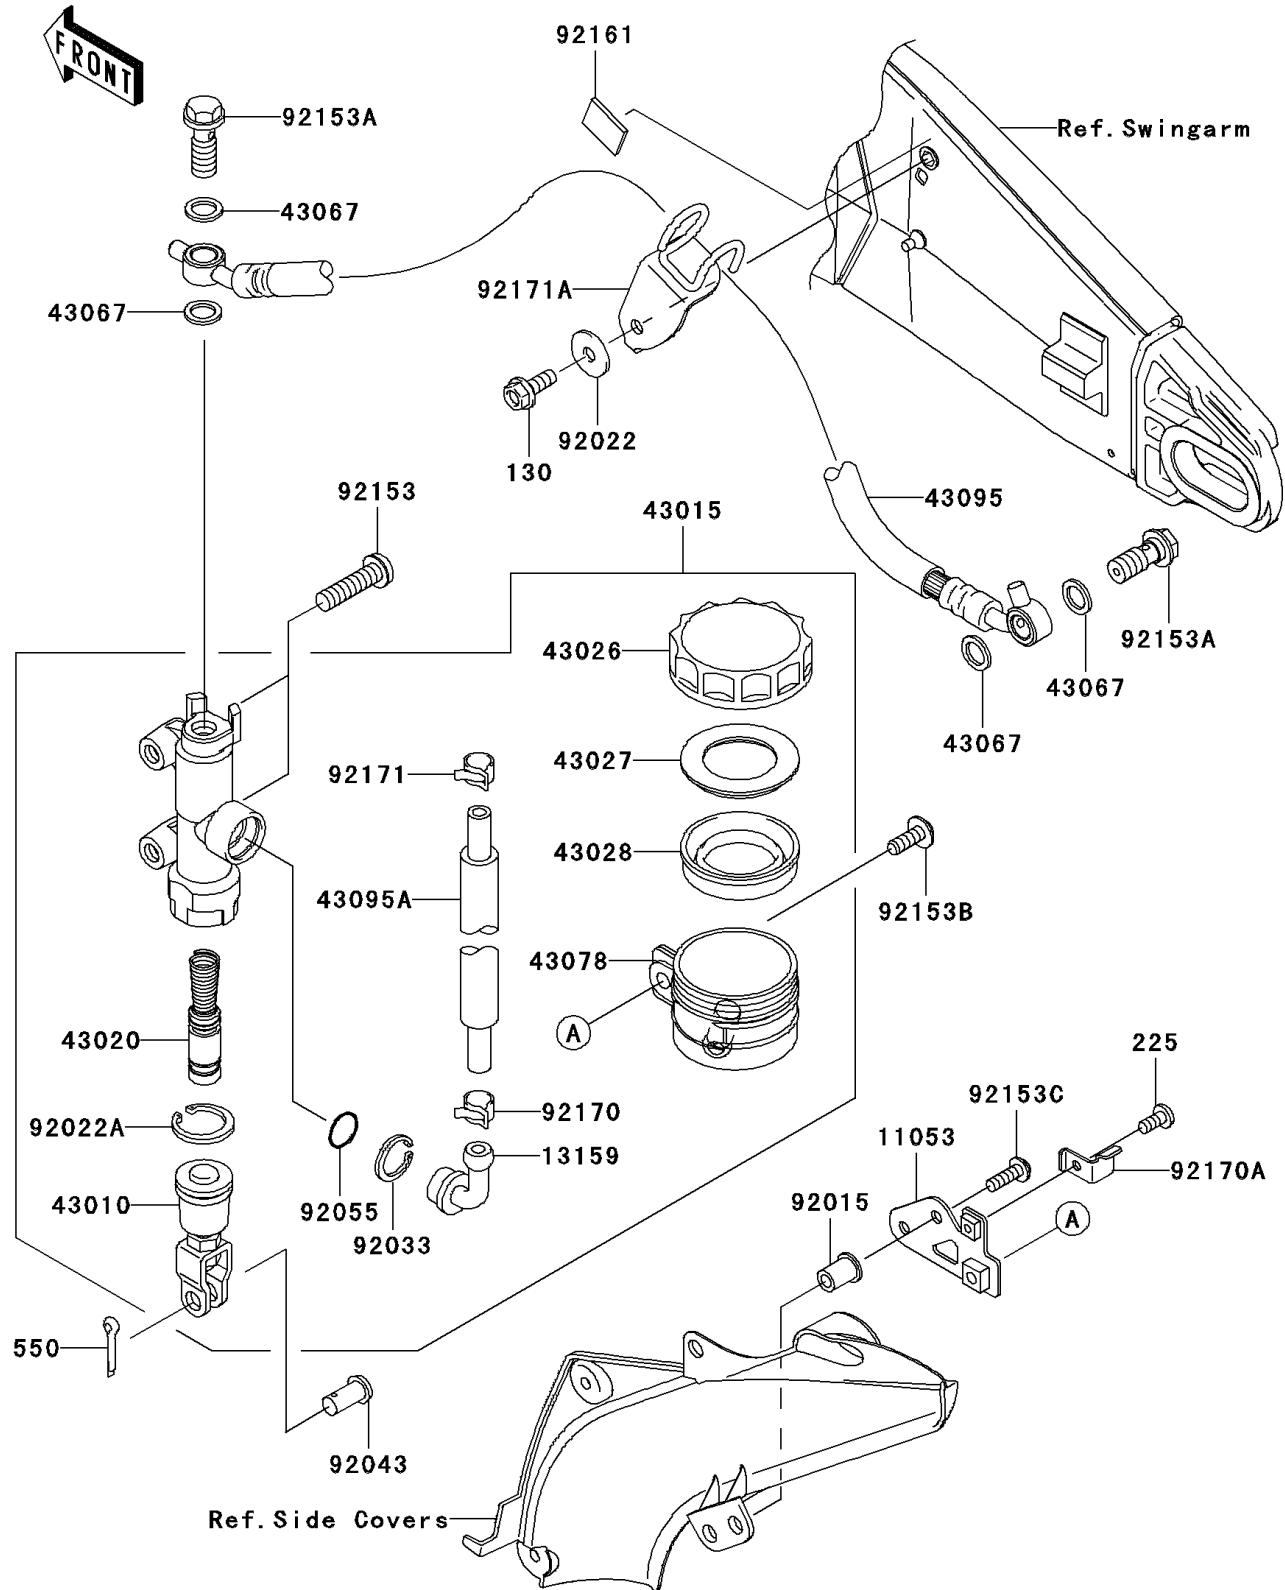

## 2006 NINJA® ZX™-6RR PARTS DIAGRAM

Rear Master Cylinder

F2293

## 2006 NINJA® ZX™-6RR PARTS LIST

Rear Master Cylinder

ITEM NAME	PART NUMBER	QUANTITY
BOLT-FLANGED,6X16 (Ref # 130)	130L0616	1
SCREW-PAN-WSP-CROS,4X12 (Ref # 225)	225F0412	1
PIN-COTTER,2.0X15 (Ref # 550)	550D2015	1
BRACKET,RESERVOIR TANK,RR (Ref # 11053)	11053-1398	1
CONNECTOR (Ref # 13159)	13159-1056	1
ROD-ASSY-BRAKE (Ref # 43010)	43010-1062	1
CYLINDER-ASSY-MASTER,RR (Ref # 43015)	43015-0033	1
PISTON-COMP-BRAKE (Ref # 43020)	43020-1094	1
CAP-BRAKE (Ref # 43026)	43026-1051	1
PLATE-DIAPHRAGM (Ref # 43027)	43027-1051	1
DIAPHRAGM,MASTER CYLINDER (Ref # 43028)	43028-1057	1
WASHER,10.5X15X1.5 (Ref # 43067)	43067-001	1
RESERVOIR,RR MASTER CYLINDER (Ref # 43078)	43078-1165	1
HOSE-BRAKE,RR (Ref # 43095)	43095-0070	1
HOSE-BRAKE,RR MASTER CYLINDER (Ref # 43095A)	43095-0170	1
NUT,WELL,5MM (Ref # 92015)	92015-1757	1
WASHER,6.5X20X1.6,BLACK (Ref # 92022)	92022-1346	1
WASHER,CIRCRIP (Ref # 92022A)	92022-1601	1
RING-SNAP,20.5MM (Ref # 92033)	92033-1186	1
PIN,8MM (Ref # 92043)	92043-1303	1
RING-O,MASTER CYLINDER (Ref # 92055)	92055-1251	1
BOLT,SOCKET,8X30 (Ref # 92153)	92153-0393	1
BOLT,OIL,L=23 (Ref # 92153A)	92153-0627	1
BOLT,8X16 (Ref # 92153B)	92153-0817	1
BOLT,SOCKET,5X16 (Ref # 92153C)	92153-1244	1
DAMPER (Ref # 92161)	92161-0273	1
CLAMP,HOSE (Ref # 92170)	92170-1091	1
CLAMP,RESERVOIR TANK CAP (Ref # 92170A)	92170-1879	1
CLAMP,HOSE (Ref # 92171)	92171-0463	1

## 2006 NINJA® ZX™-6RR PARTS LIST

Rear Master Cylinder

ITEM NAME	PART NUMBER	QUANTITY
CLAMP,BRAKE HOSE (Ref # 92171A)	92171-0480	1