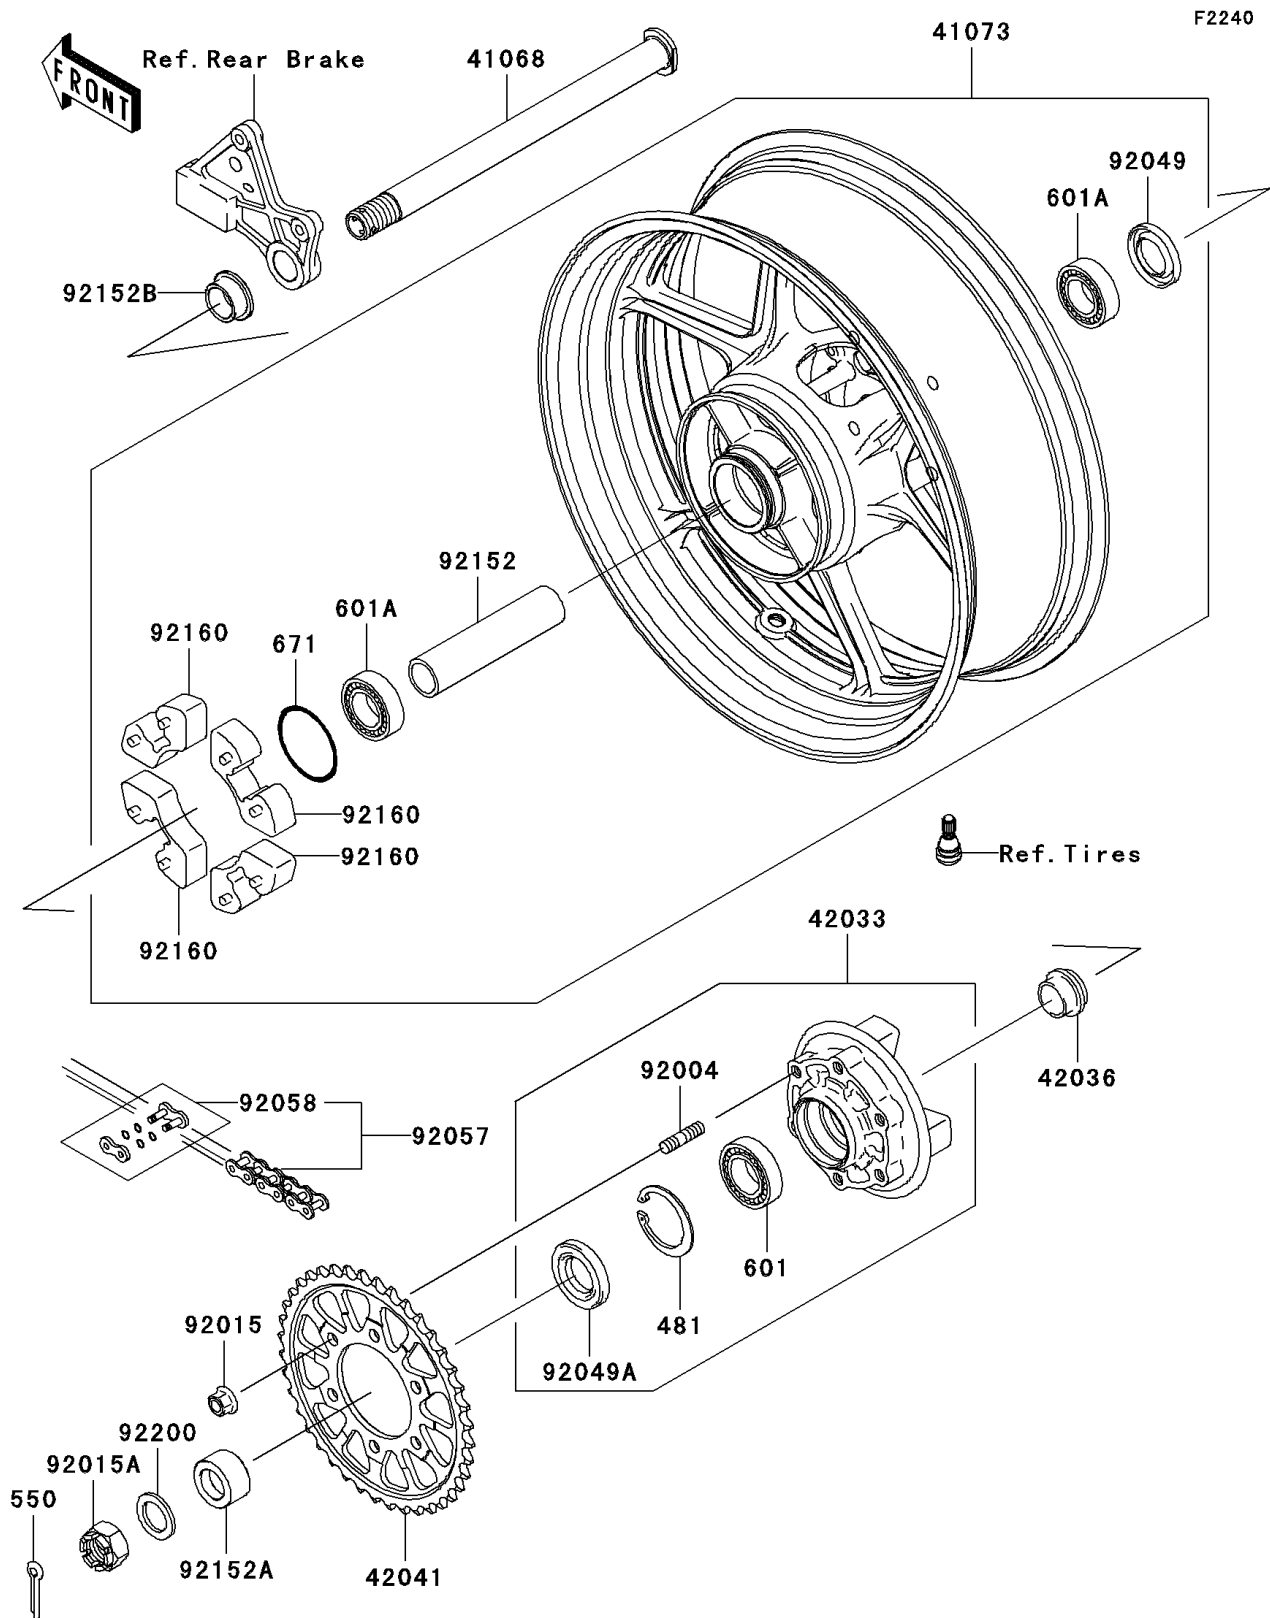

2006 NINJA® ZX™-6RR PARTS DIAGRAM

Rear Wheel/Chain

2006 NINJA® ZX™-6RR PARTS LIST

Rear Wheel/Chain

ITEM NAME	PART NUMBER	QUANTITY
CIRCLIP (Ref # 481)	481J5500	1
PIN-COTTER,4.0X40 (Ref # 550)	550D4040	1
BEARING-BALL,#6006G (Ref # 601)	601B6006G	1
BEARING-BALL (Ref # 601A)	601B6205UU	1
O RING,60MM (Ref # 671)	671B2560	1
AXLE,RR (Ref # 41068)	41068-0035	1
WHEEL-ASSY,RR,GRAYSTONE (Ref # 41073)	41073-0040-2A	1
COUPLING-ASSY,RR HUB (Ref # 42033)	42033-1213	1
SLEEVE,RR HUB,L=22 (Ref # 42036)	42036-1279	1
SPROCKET-HUB,43T (Ref # 42041)	42041-0017	1
STUD,10X19 (Ref # 92004)	92004-1275	1
NUT,FLANGED,10MM (Ref # 92015)	92015-1335	1
NUT,CASTLE,24MM (Ref # 92015A)	92015-1844	1
SEAL-OIL,RR HUB (Ref # 92049)	92049-1375	1
SEAL-OIL,PJN 40 55 8 (Ref # 92049A)	92049-1376	1
CHAIN,DRIVE,EK520MVXL1X110L (Ref # 92057)	92057-0089	1
JOINT-CHAIN,DRIVE (Ref # 92058)	92058-0007	1
COLLAR,RR HUB,L=137 (Ref # 92152)	92152-0214	1
COLLAR,RR AXLE,LH,L=21.5 (Ref # 92152A)	92152-0244	1
COLLAR,RR AXLE,RH,L=18 (Ref # 92152B)	92152-0245	1
DAMPER,SHOCK,RR HUB (Ref # 92160)	92160-1485	1
WASHER,25.5X38X3.2 (Ref # 92200)	92200-1479	1