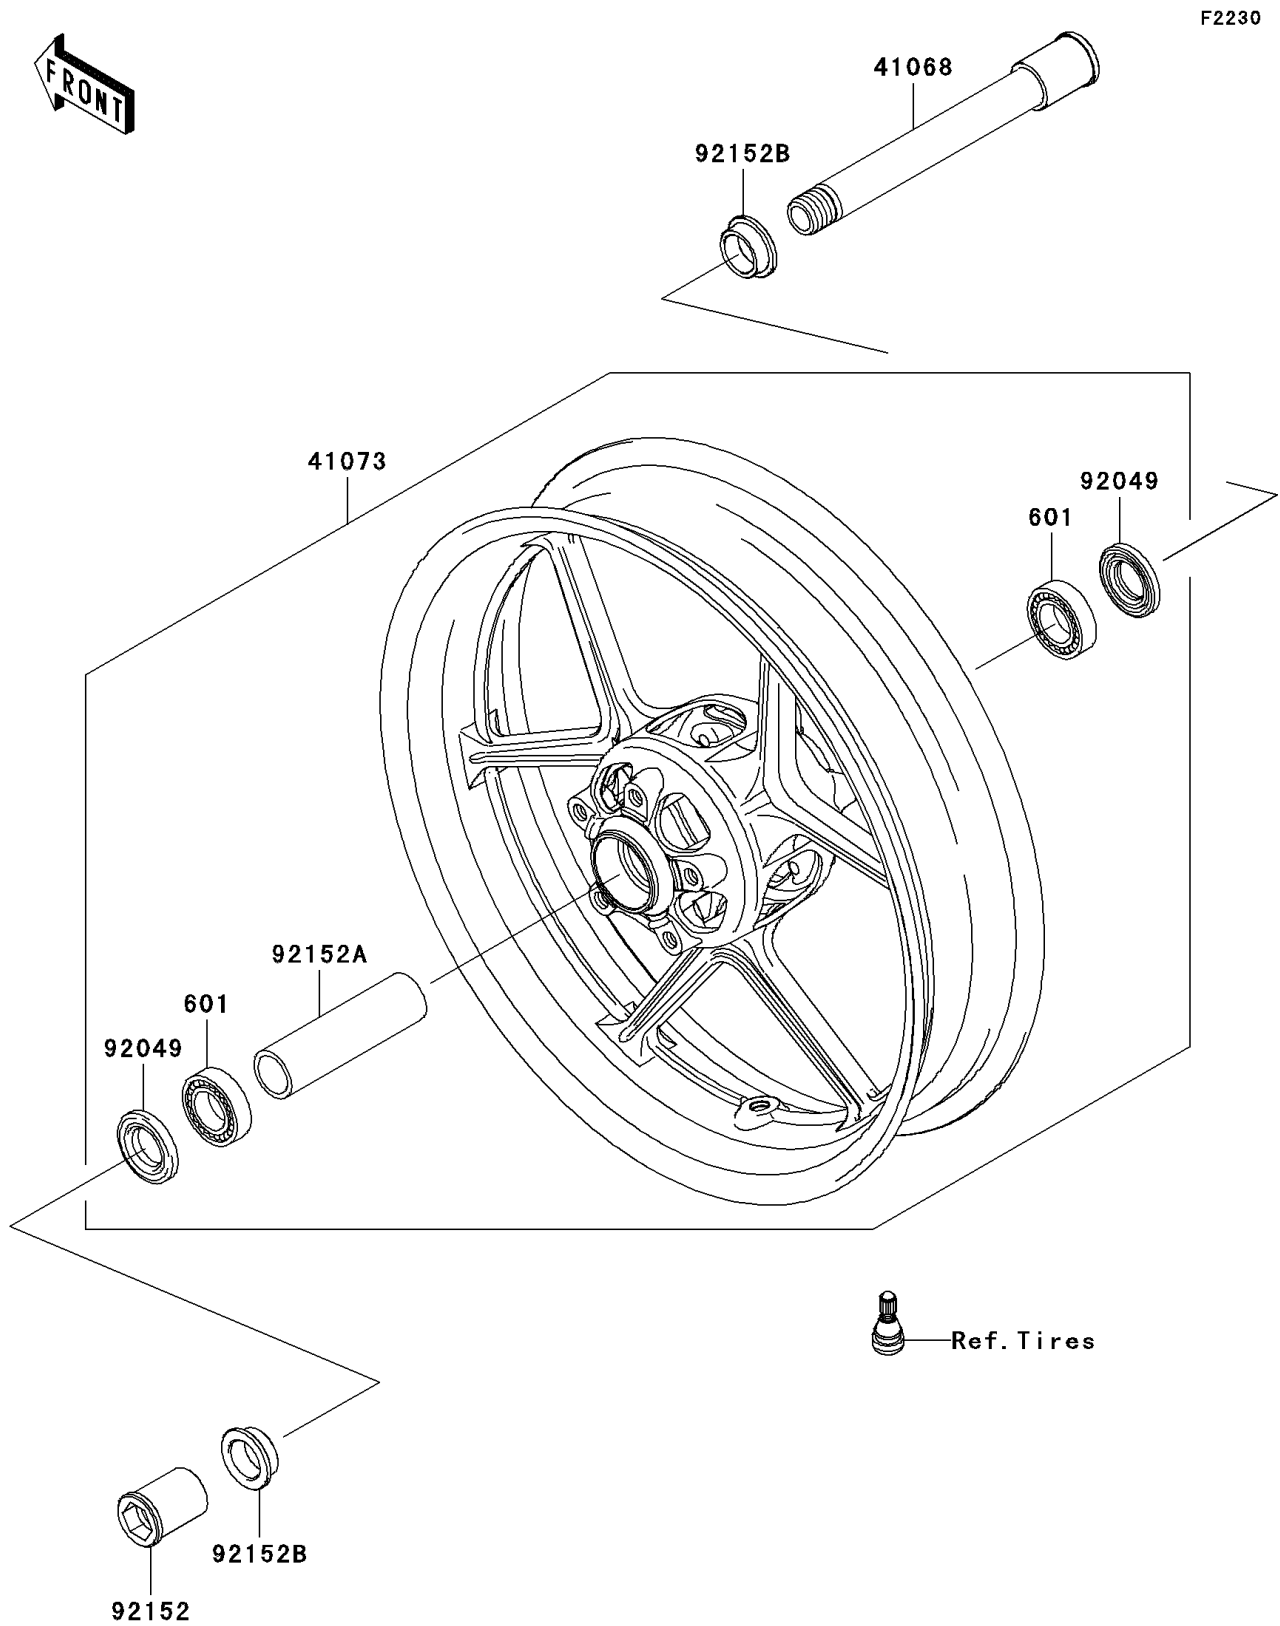

2006 NINJA® ZX™-6RR PARTS DIAGRAM

Front Wheel

2006 NINJA® ZX™-6RR PARTS LIST

Front Wheel

ITEM NAME	PART NUMBER	QUANTITY
BEARING-BALL,#6005UU (Ref # 601)	601B6005UU	1
AXLE,FR (Ref # 41068)	41068-0034	1
WHEEL-ASSY,FR,GRAYSTONE (Ref # 41073)	41073-0039-2A	1
SEAL-OIL,BJN 32 47 5 (Ref # 92049)	92049-1377	1
COLLAR,FR AXLE,LH,L=44.5 (Ref # 92152)	92152-0240	1
COLLAR,FR HUB,L=115 (Ref # 92152A)	92152-0242	1
COLLAR,FR AXLE,L=13 (Ref # 92152B)	92152-0289	1