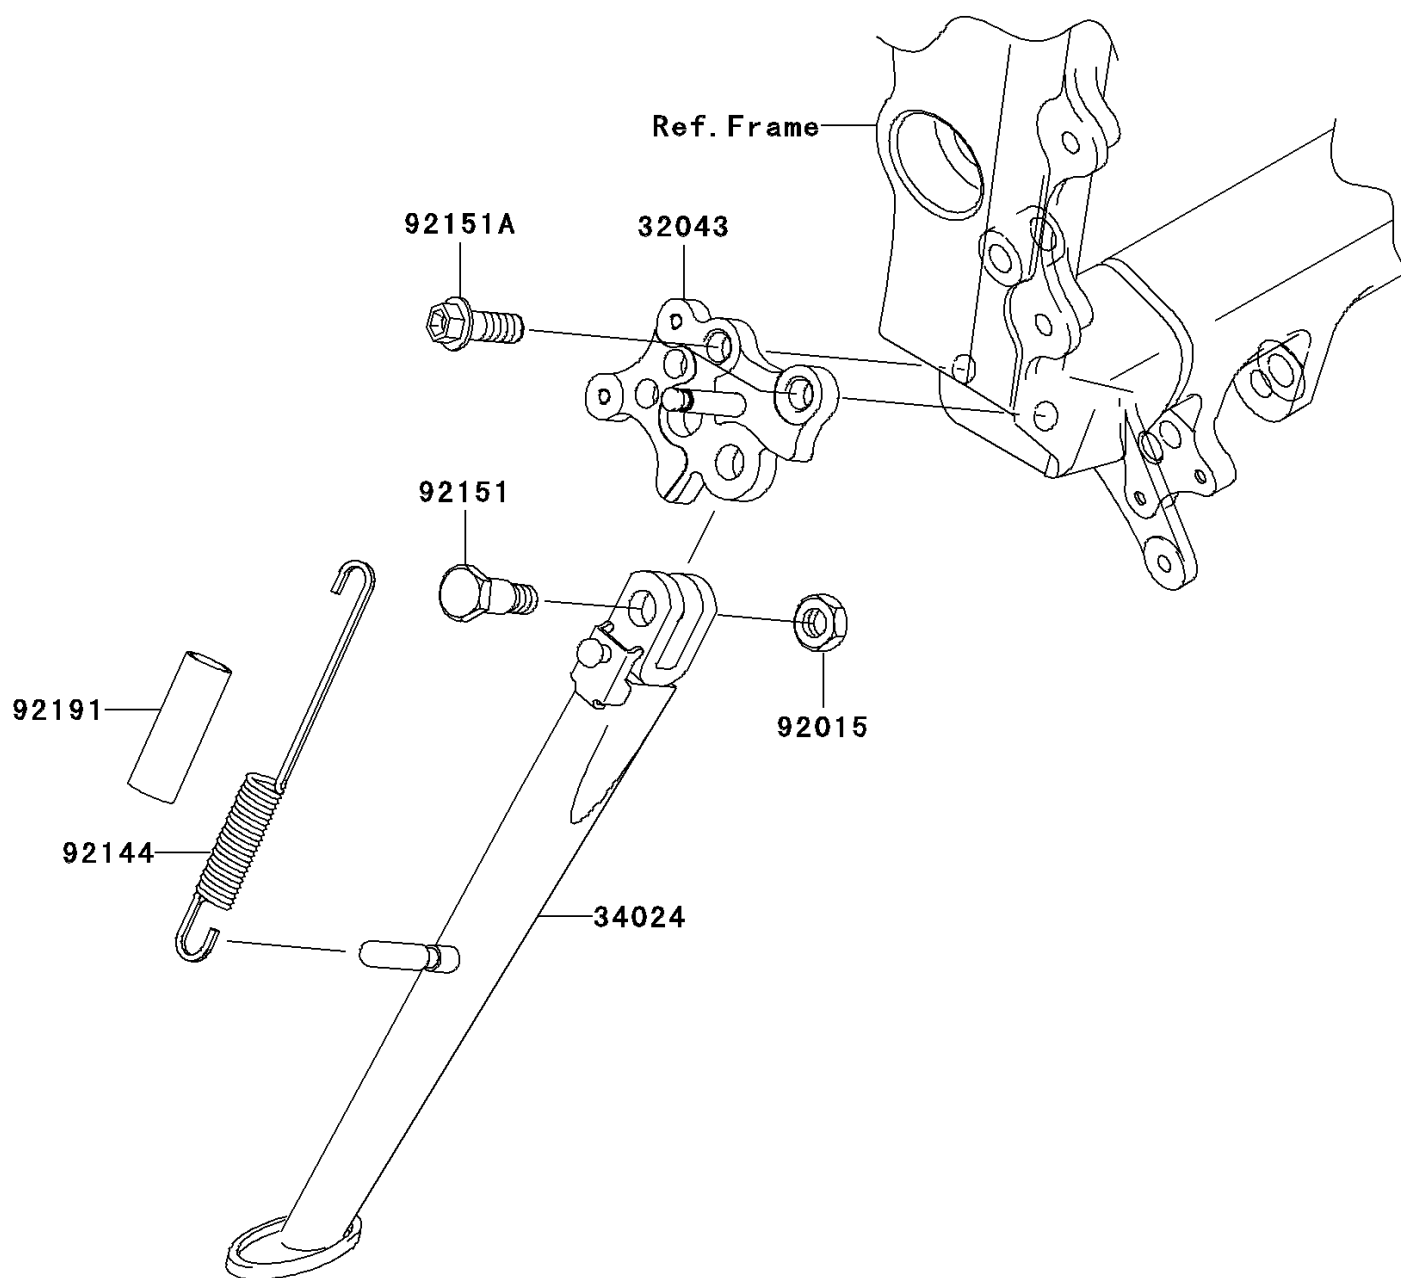

2006 NINJA® ZX™-6RR PARTS DIAGRAM

Stand(s)

F2190

2006 NINJA® ZX™-6RR PARTS LIST

Stand(s)

ITEM NAME	PART NUMBER	QUANTITY
BRACKET-STAND (Ref # 32043)	32043-1484	1
STAND-SIDE (Ref # 34024)	34024-0001	1
NUT,LOCK,10MM,BLACK (Ref # 92015)	92015-1188	1
SPRING,SIDE STAND (Ref # 92144)	92144-1818	1
BOLT,SIDE STAND (Ref # 92151)	92151-1797	1
BOLT,FLANGED,10X25 (Ref # 92151A)	92151-1802	1
TUBE,13X16X60 (Ref # 92191)	92191-1001	1