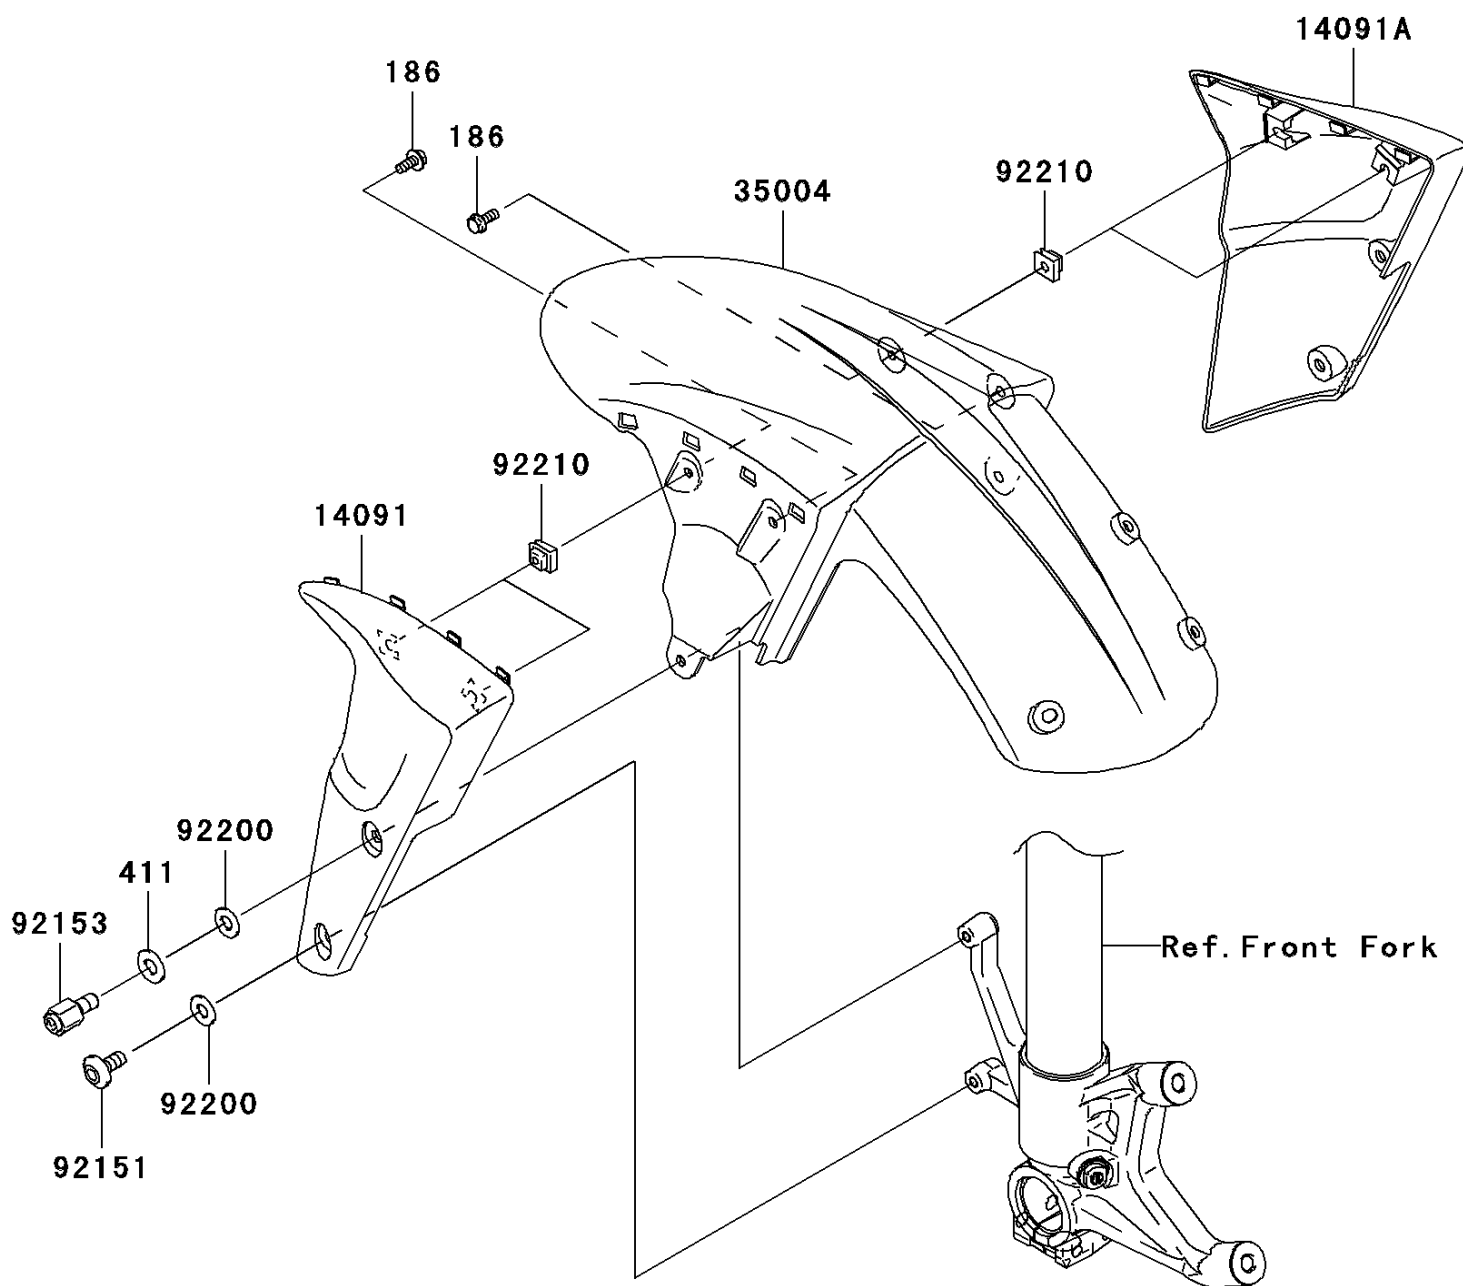

2006 NINJA® ZX™-6RR PARTS DIAGRAM

Front Fender(s)

F2171

2006 NINJA® ZX™-6RR PARTS LIST

Front Fender(s)

ITEM NAME	PART NUMBER	QUANTITY
BOLT-UPSET-WP,5X14 (Ref # 186)	186L0514	1
WASHER-PLAIN,6MM,BLACK (Ref # 411)	411F0600	1
COVER,FRONT FENDER,LH,F.BLACK (Ref # 14091)	14091-0103-6Z	1
COVER,FRONT FENDER,RH,F.BLACK (Ref # 14091A)	14091-0104-6Z	1
FENDER-FRONT,L.GREEN (Ref # 35004)	35004-0034-777	1
BOLT,SOCKET,6X14 (Ref # 92151)	92151-1654	1
BOLT,6MM (Ref # 92153)	92153-0335	1
WASHER,6.5X14X1 (Ref # 92200)	92200-1388	1
NUT,5MM (Ref # 92210)	92210-1266	1